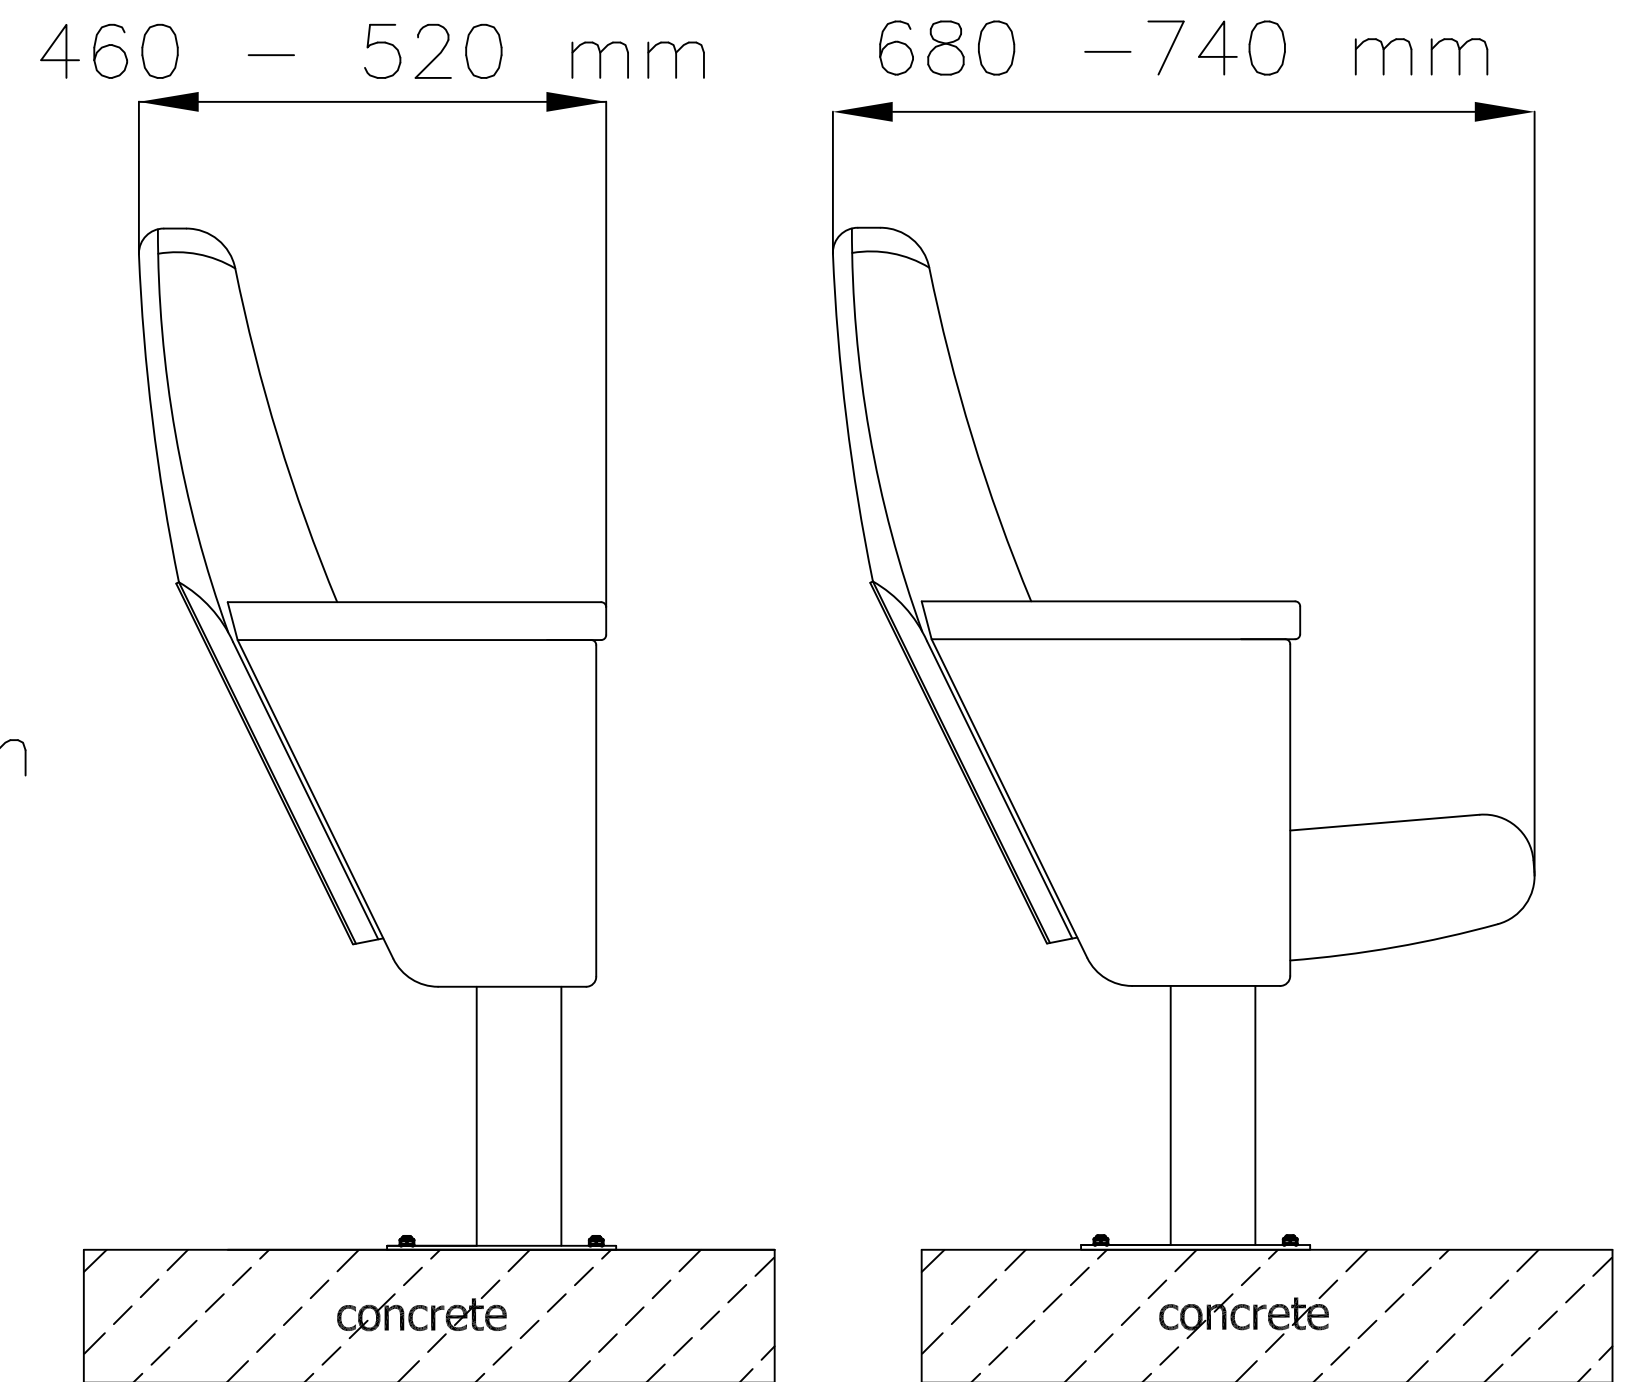

FRONT VIEW

SIDE VIEW

TOP VIEW

ASTRA I - ARMCHAIR

- common leg