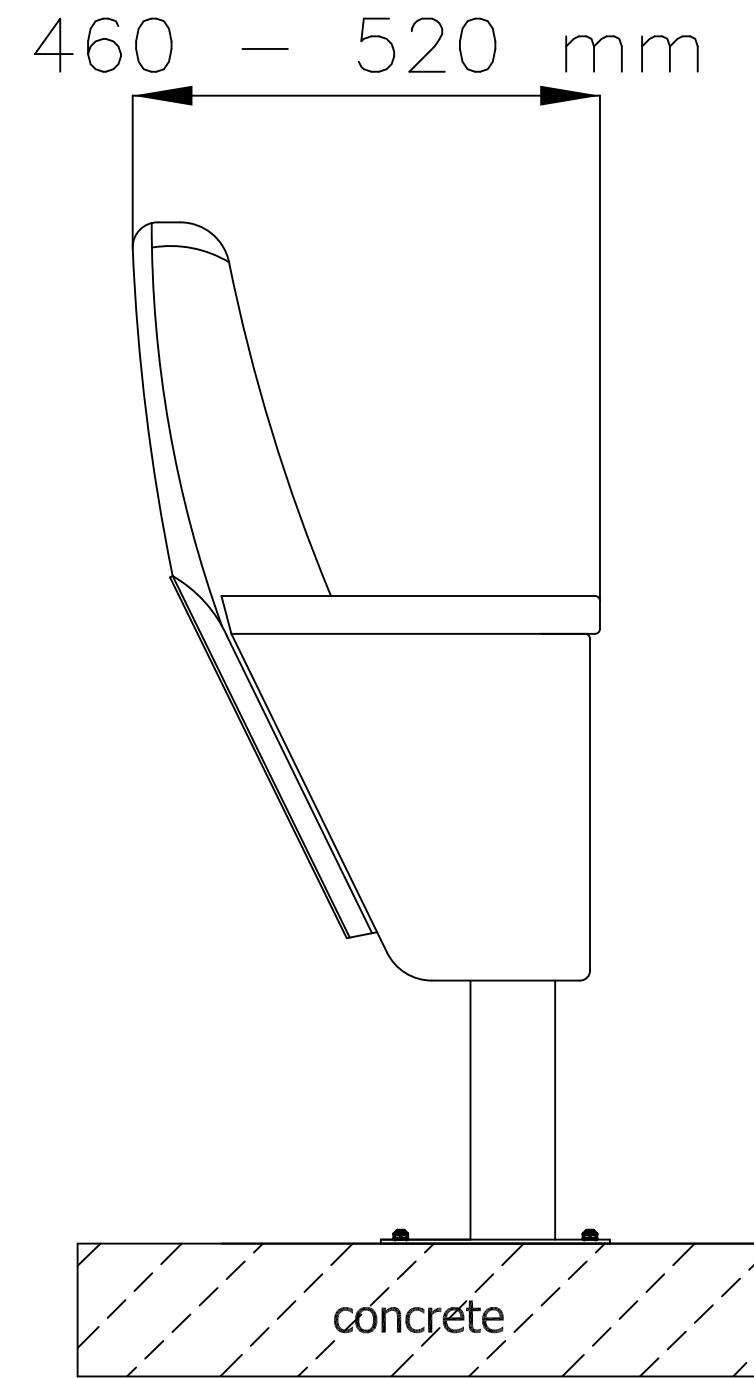

FRONT VIEW

SIDE VIEW

TOP VIEW

ASTRA I - ARMCHAIR

- individual

www.prostar-stadium-seating.com