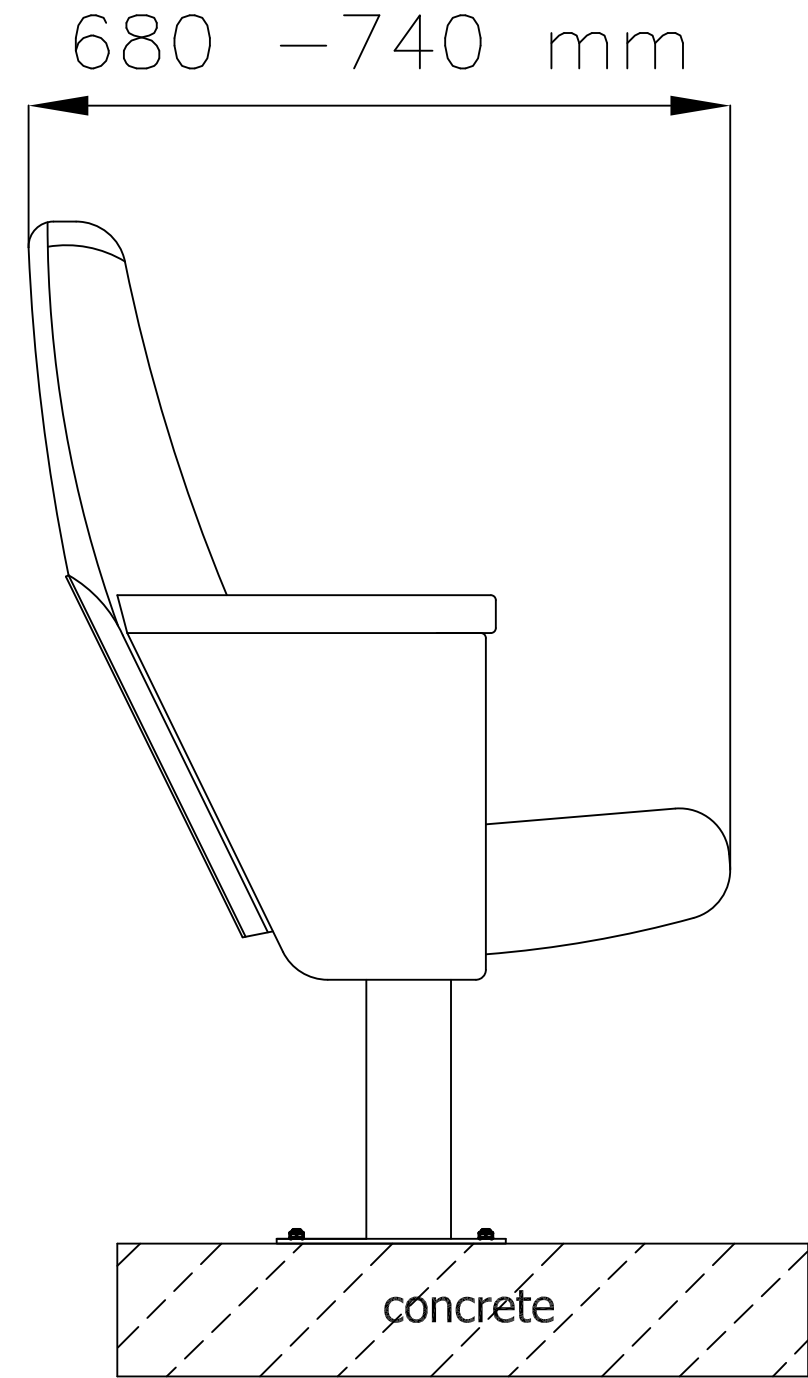

FRONT VIEW

SIDE VIEW

TOP VIEW

ASTRA I - ARMCHAIR

- individual

www.prostar-stadium-seating.com