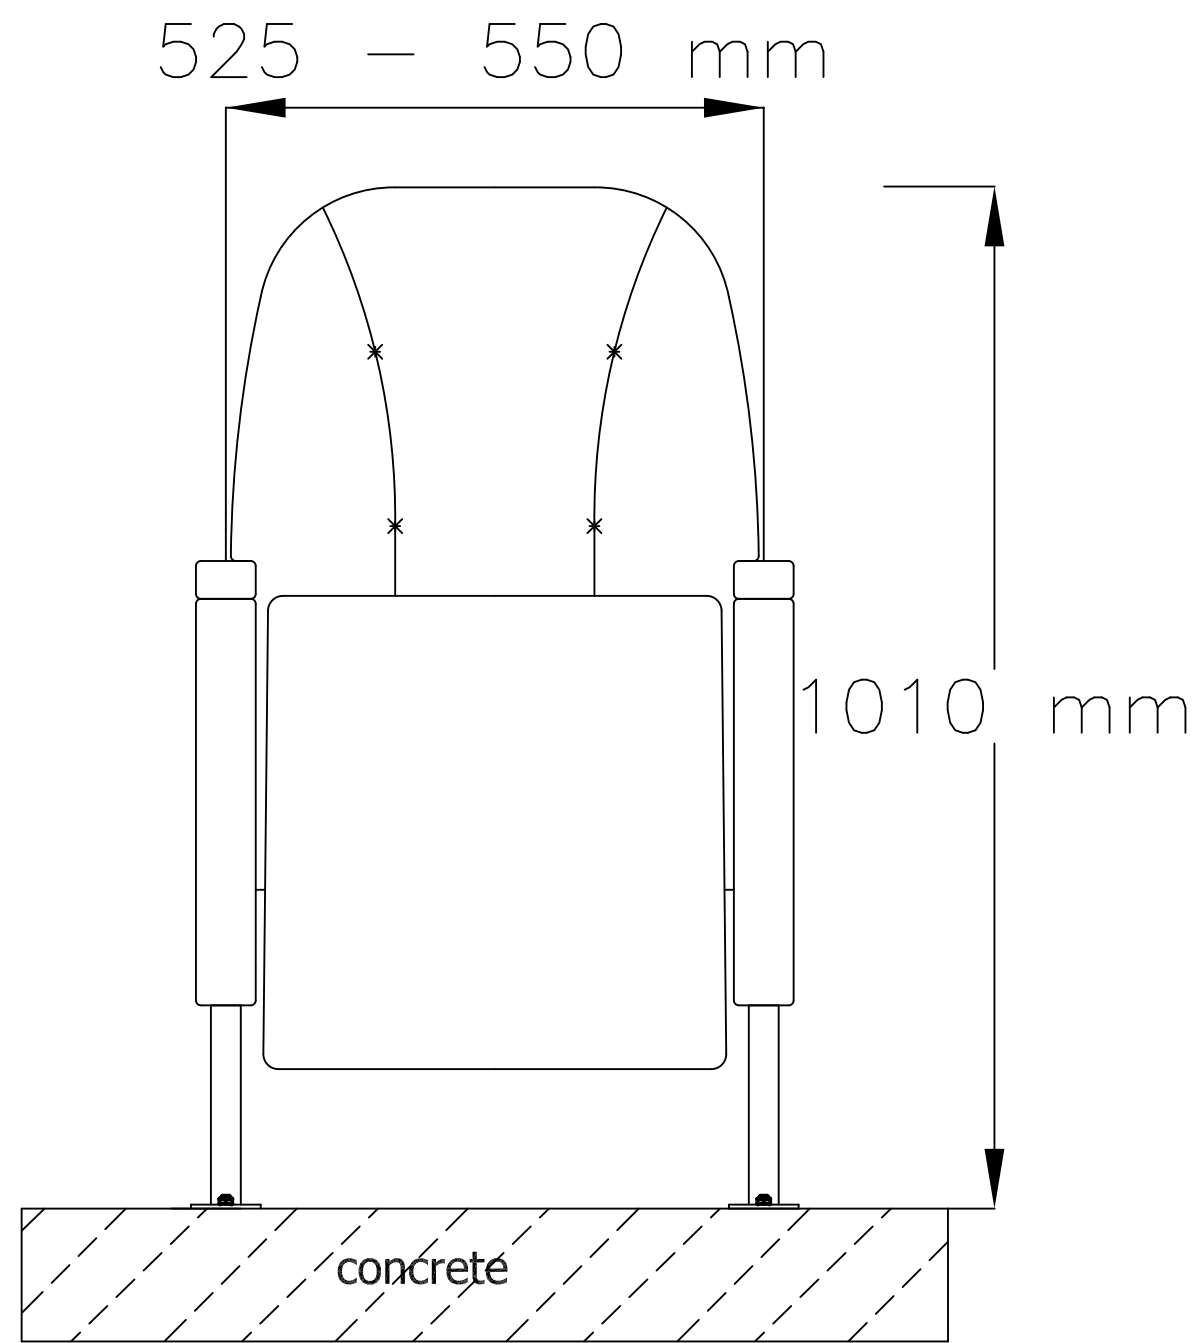

FRONT VIEW

SIDE VIEW

TOP VIEW

ASTRA I - ARMCHAIR

- individual

www.prostar-stadium-seating.com