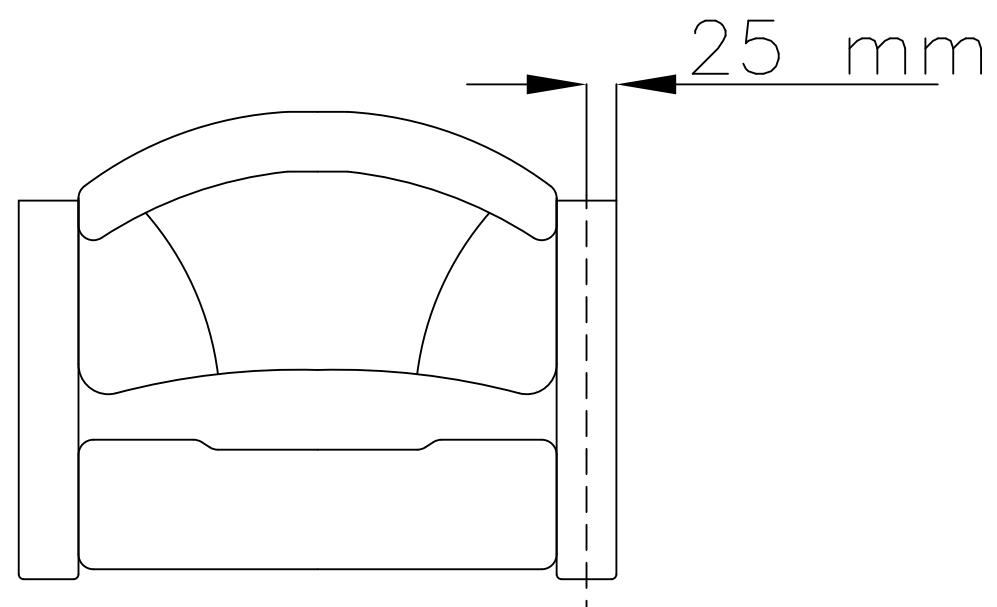

FRONT VIEW

SIDE VIEW

TOP VIEW

ASTRA I - ARMCHAIR

- individual

www.prostar-stadium-seating.com