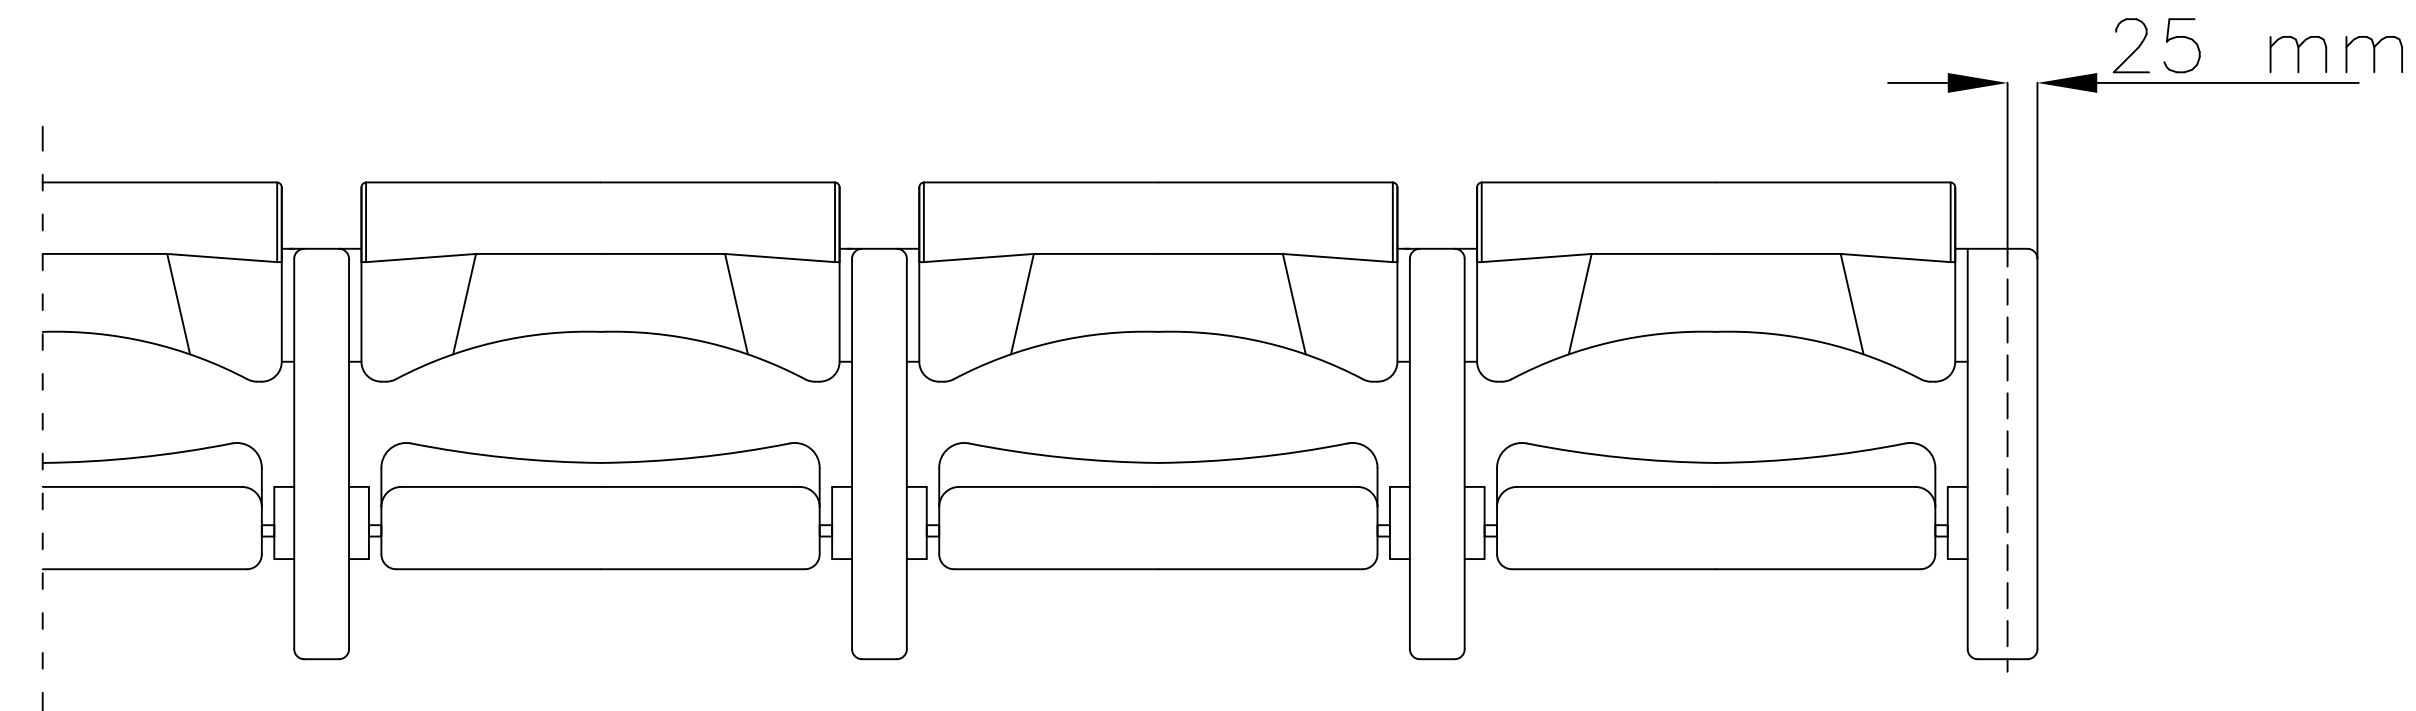

FRONT VIEW

SIDE VIEW

TOP VIEW

ASTRA II - ARMCHAIR

- common leg

www.prostar-stadium-seating.com