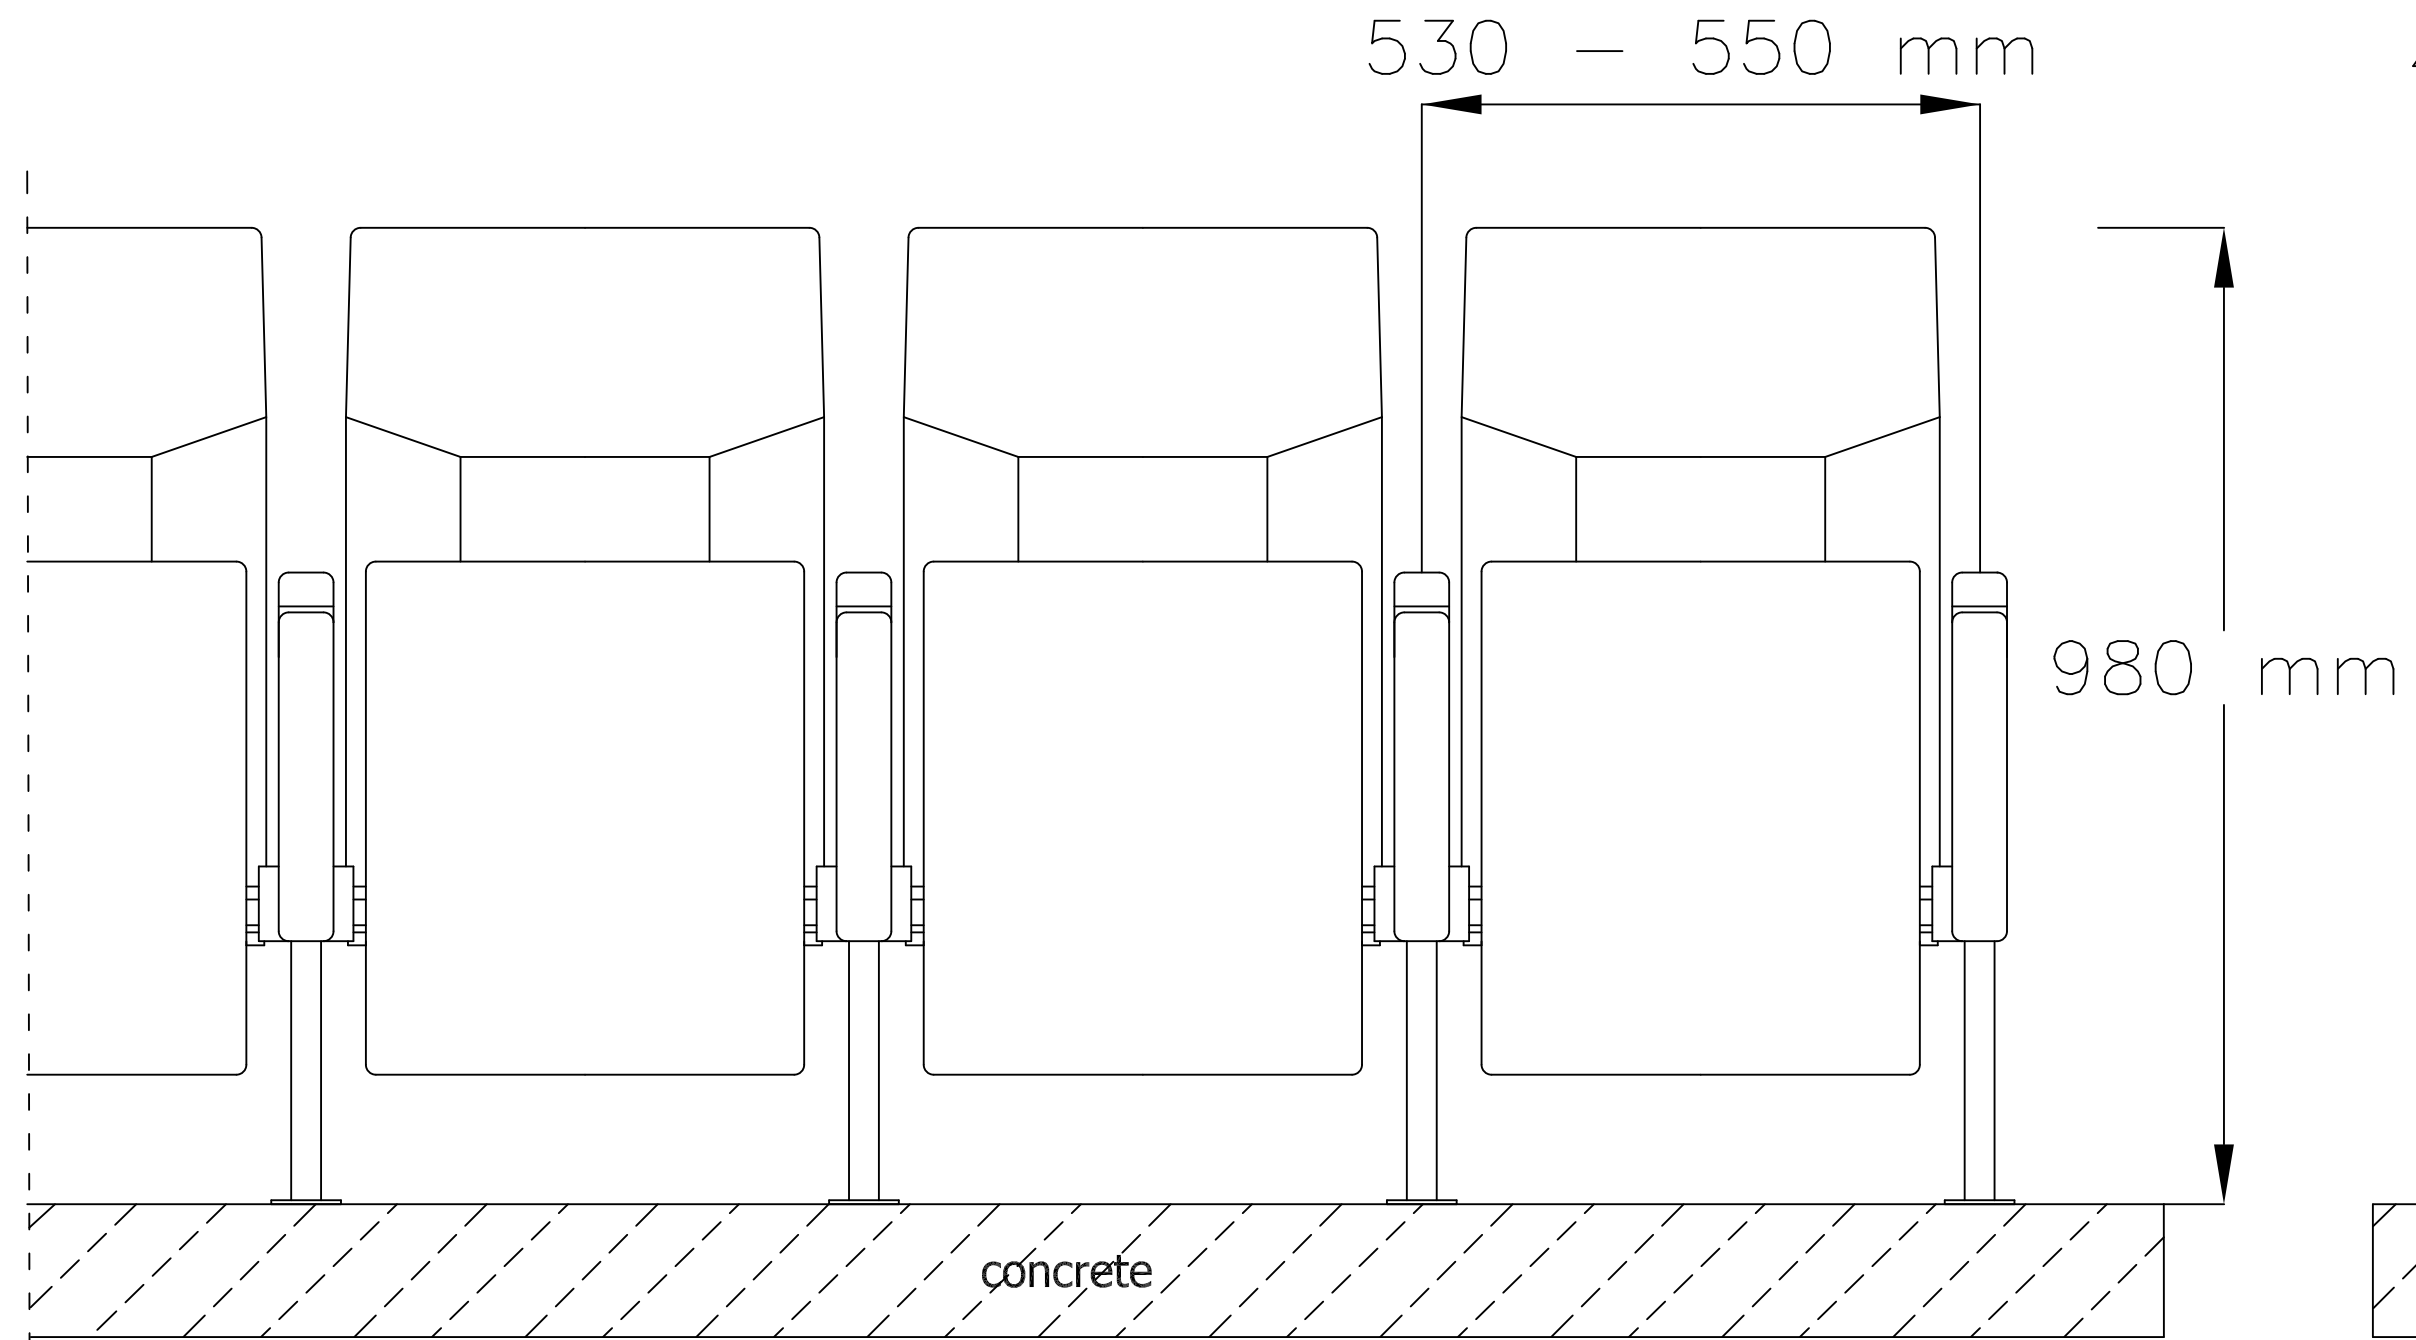

FRONT VIEW

SIDE VIEW

TOP VIEW

ASTRA II - ARMCHAIR

- common leg

www.prostar-stadium-seating.com