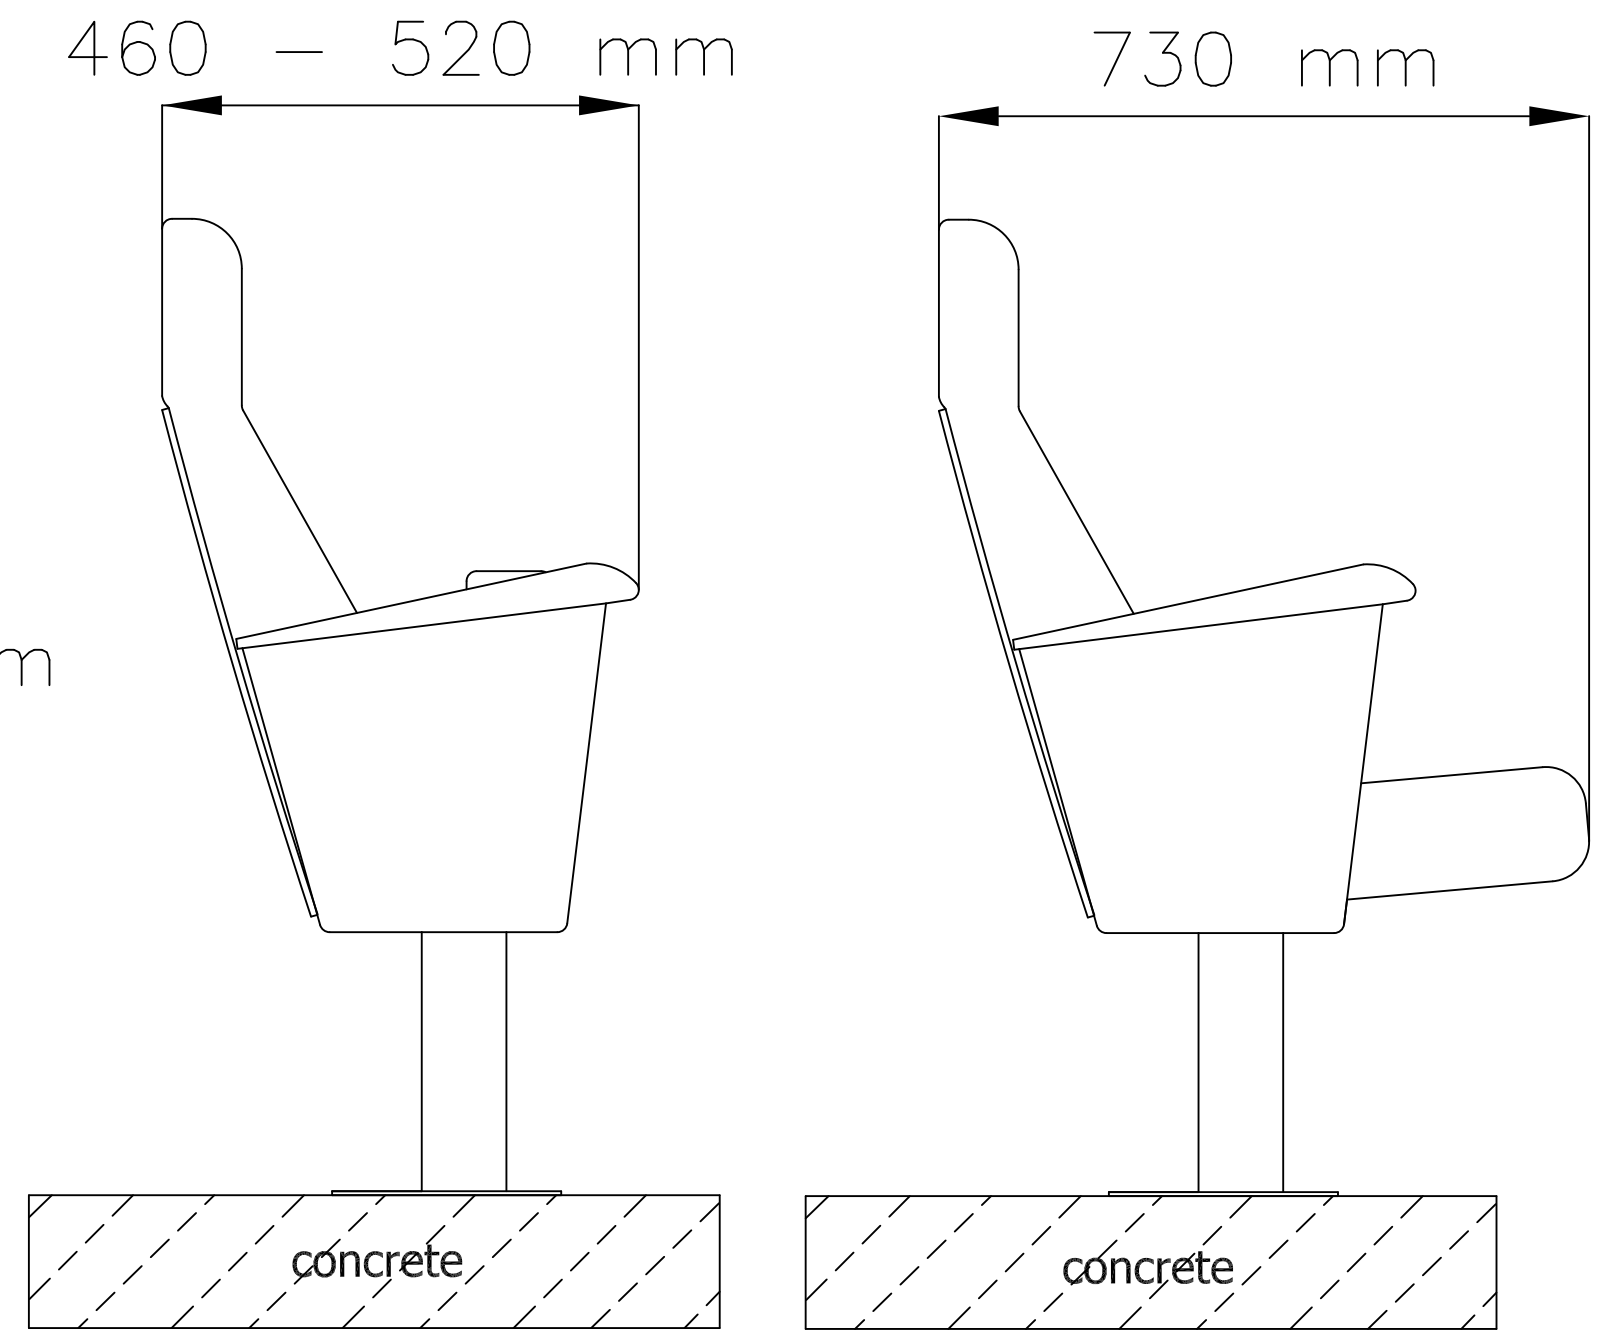

FRONT VIEW

SIDE VIEW

TOP VIEW

ASTRA II - ARMCHAIR

- common leg

www.prostar-stadium-seating.com