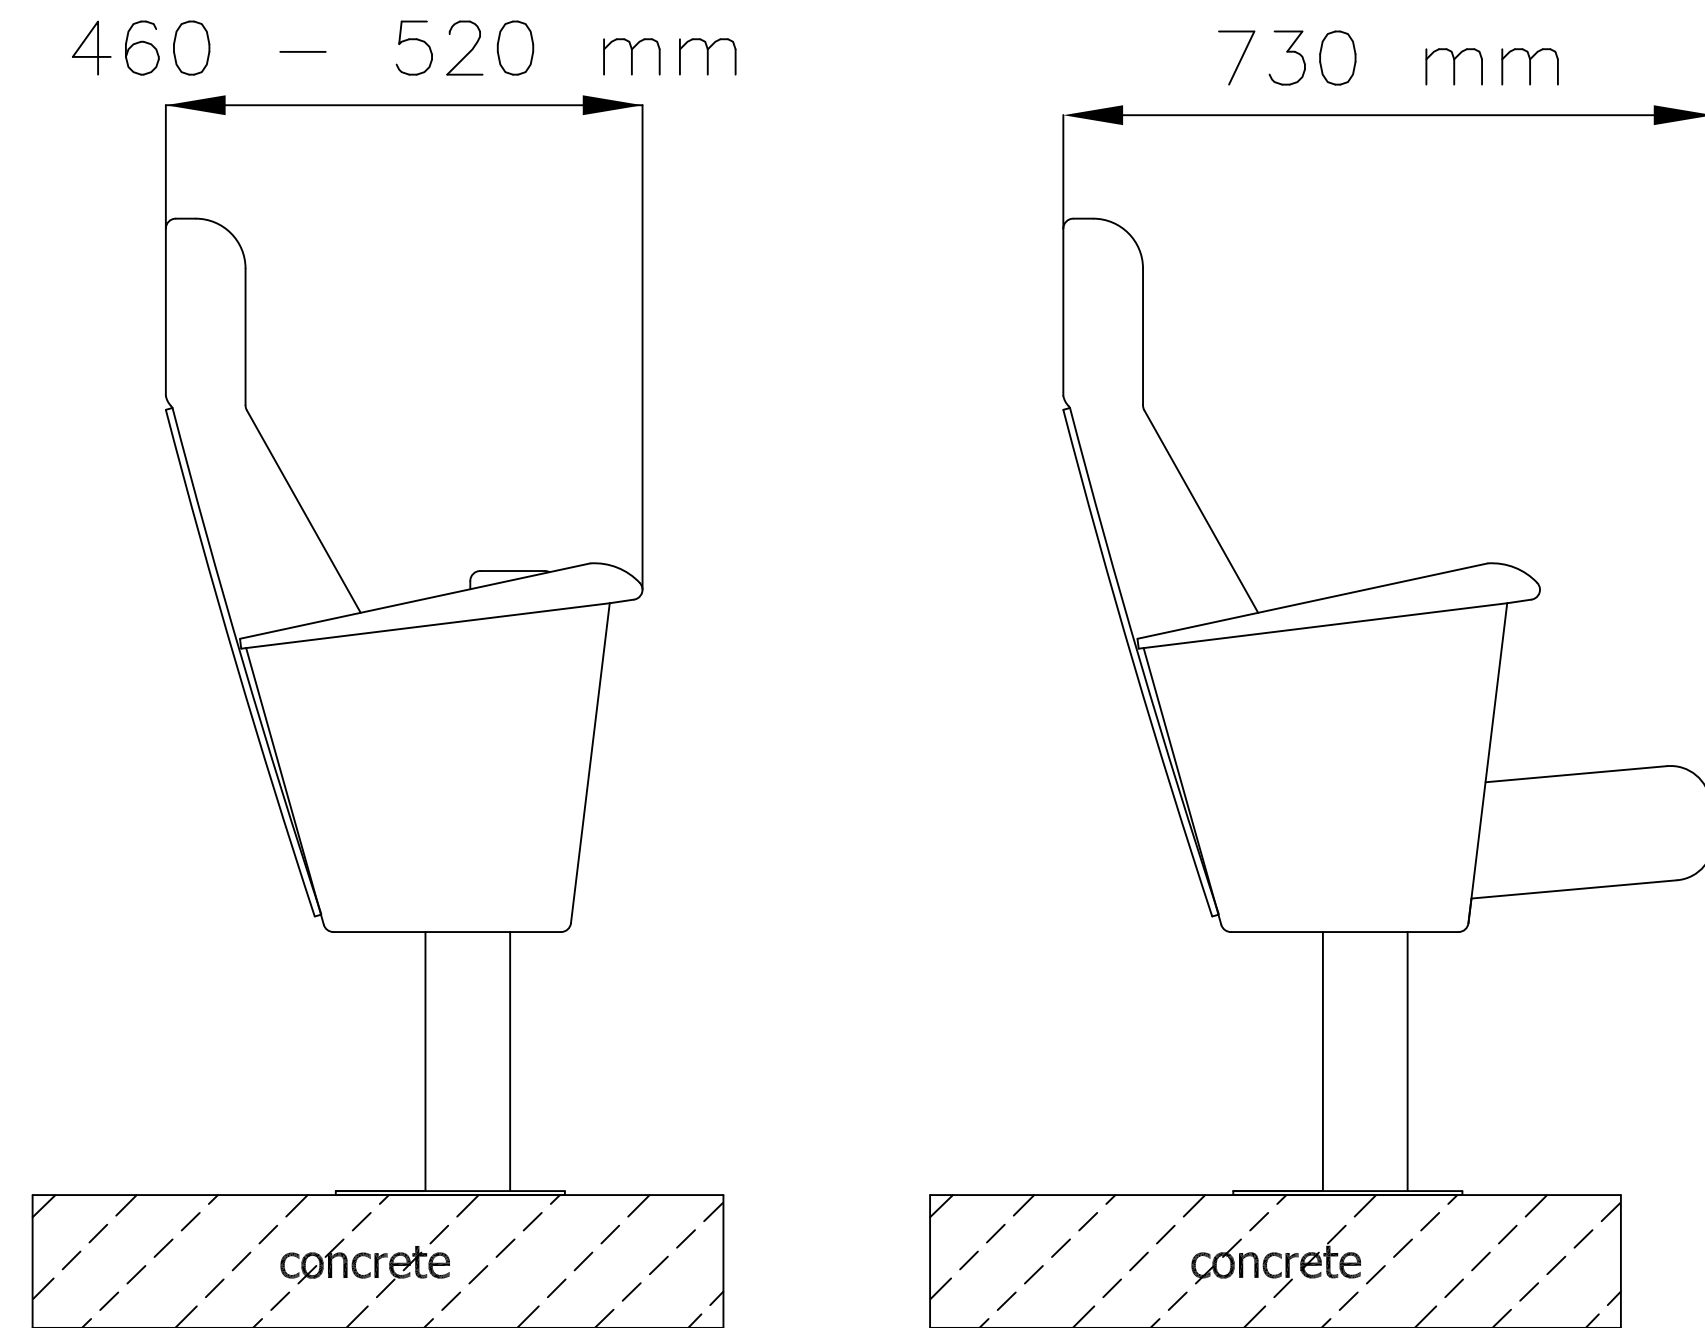

FRONT VIEW

SIDE VIEW

TOP VIEW

**ASTRA II - ARNCHAIR**

**- individual**

[www.prostar-stadium-seating.com](http://www.prostar-stadium-seating.com)