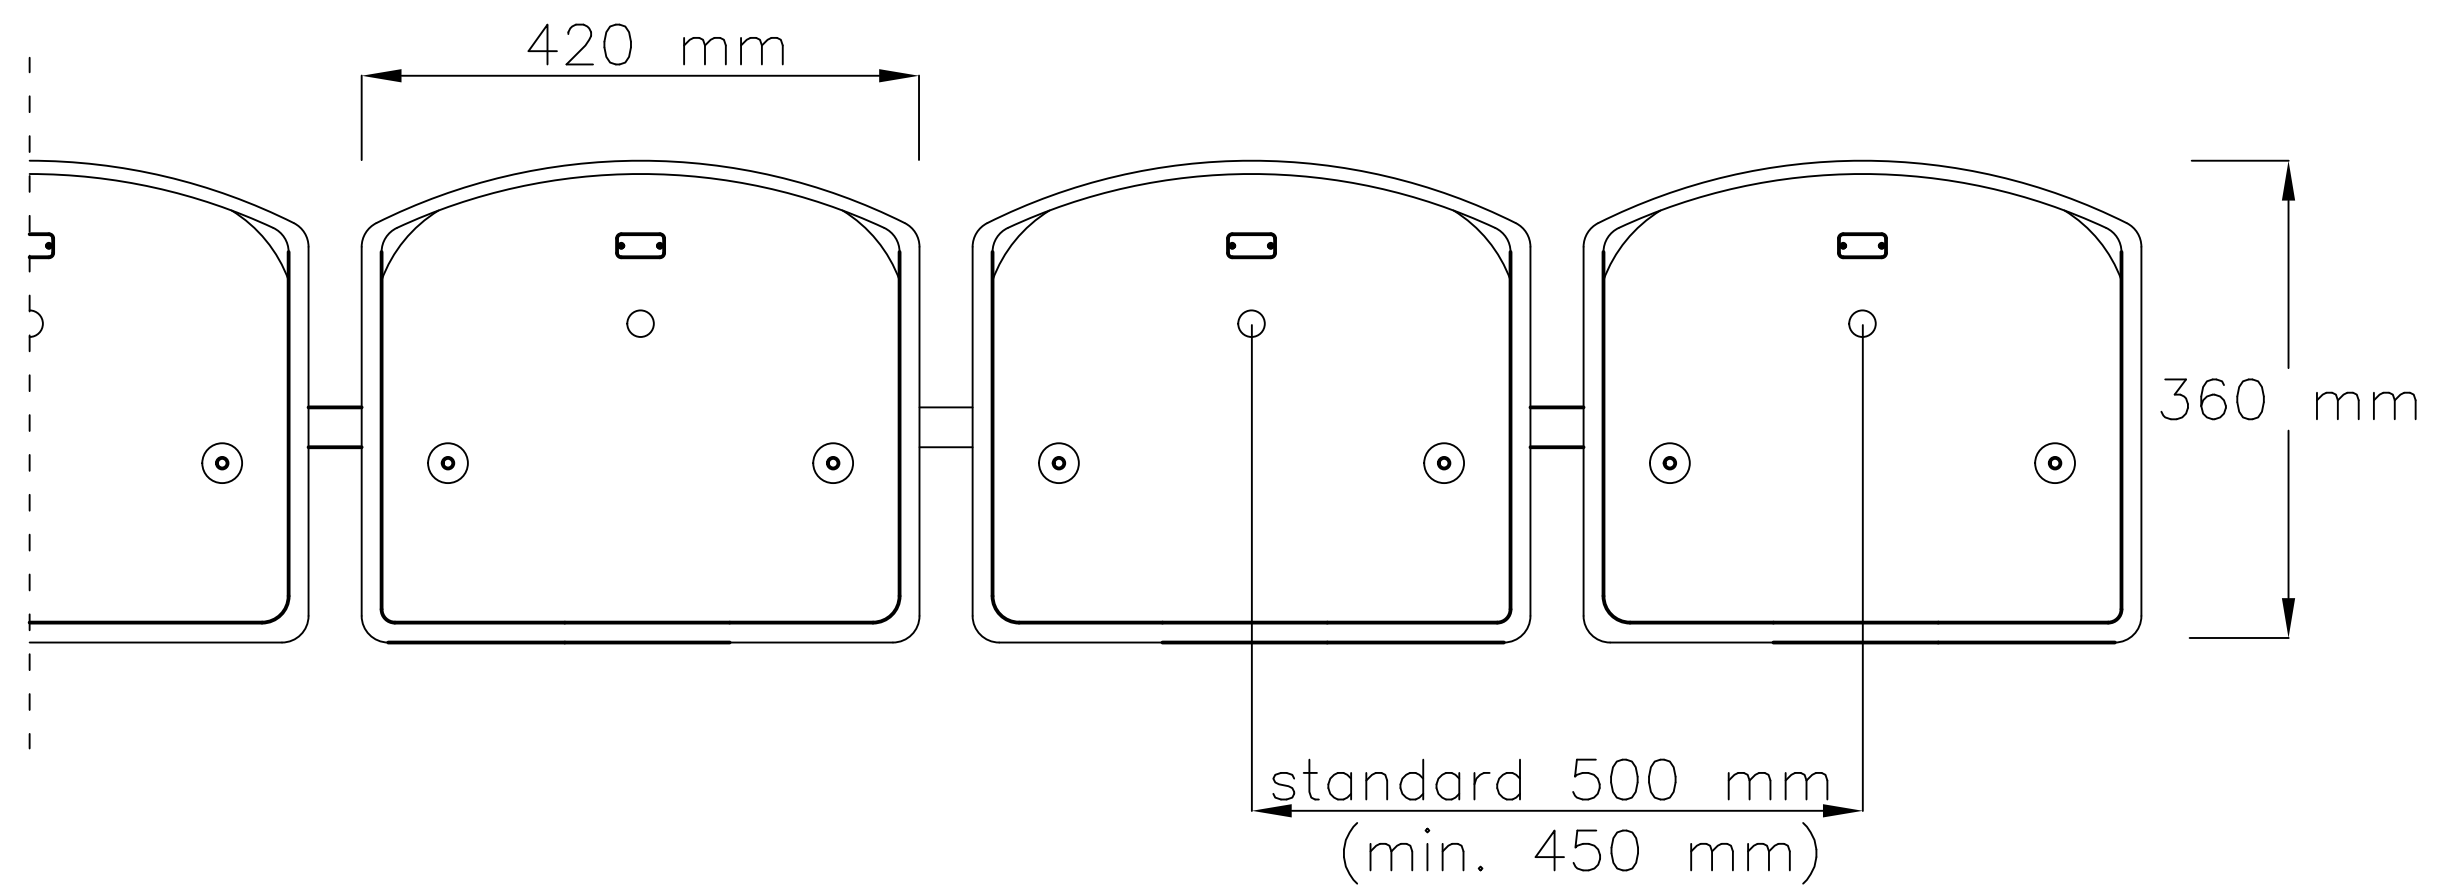

FRONT VIEW

SIDE VIEW

TOP VIEW

NO-04 STADIUM SEAT:

- floor mounted structure

www.prostar-stadium-seating.com