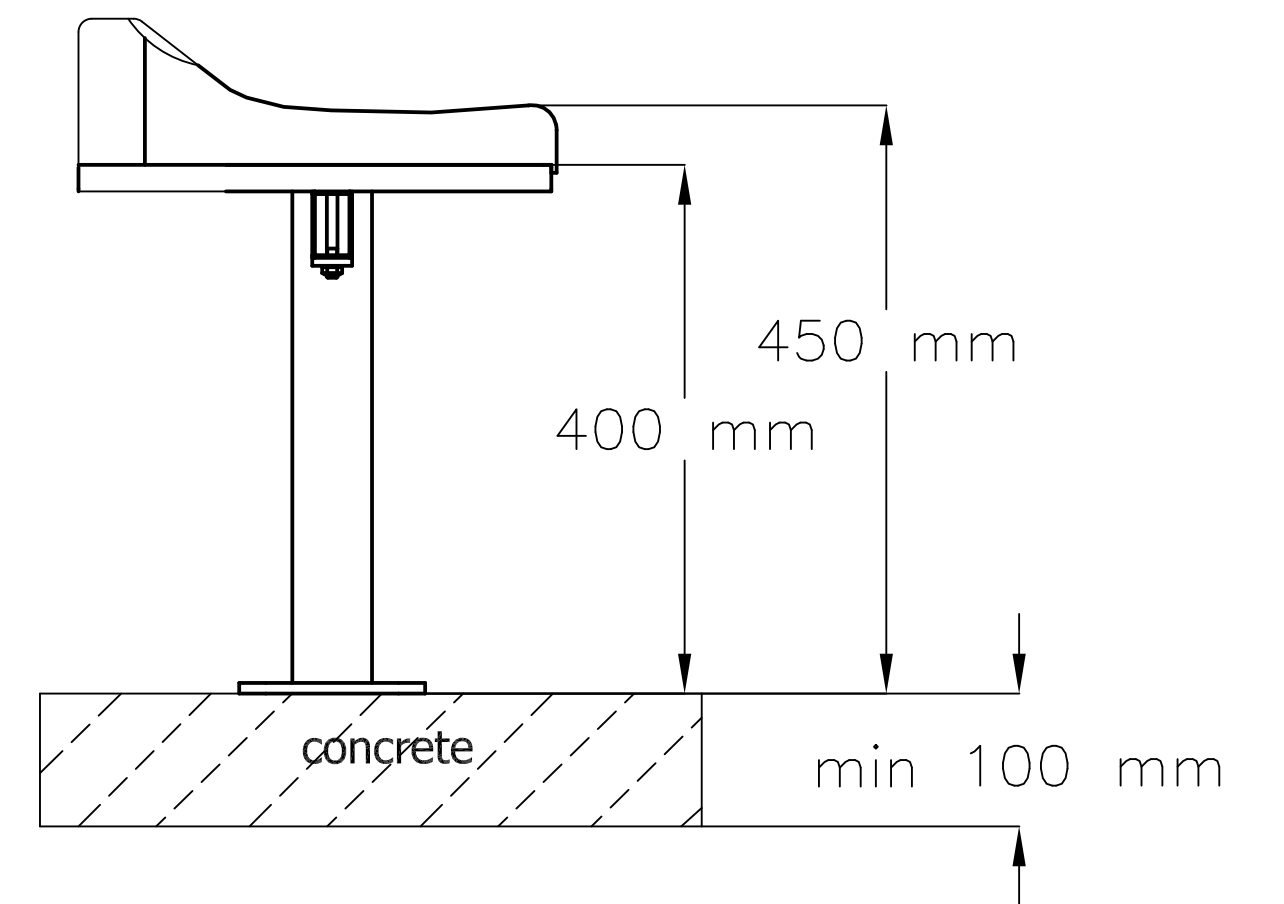

FRONT VIEW

SIDE VIEW

TOP VIEW

NO-04 STADIUM SEAT:

- floor mounted structure

www.prostar-stadium-seating.com