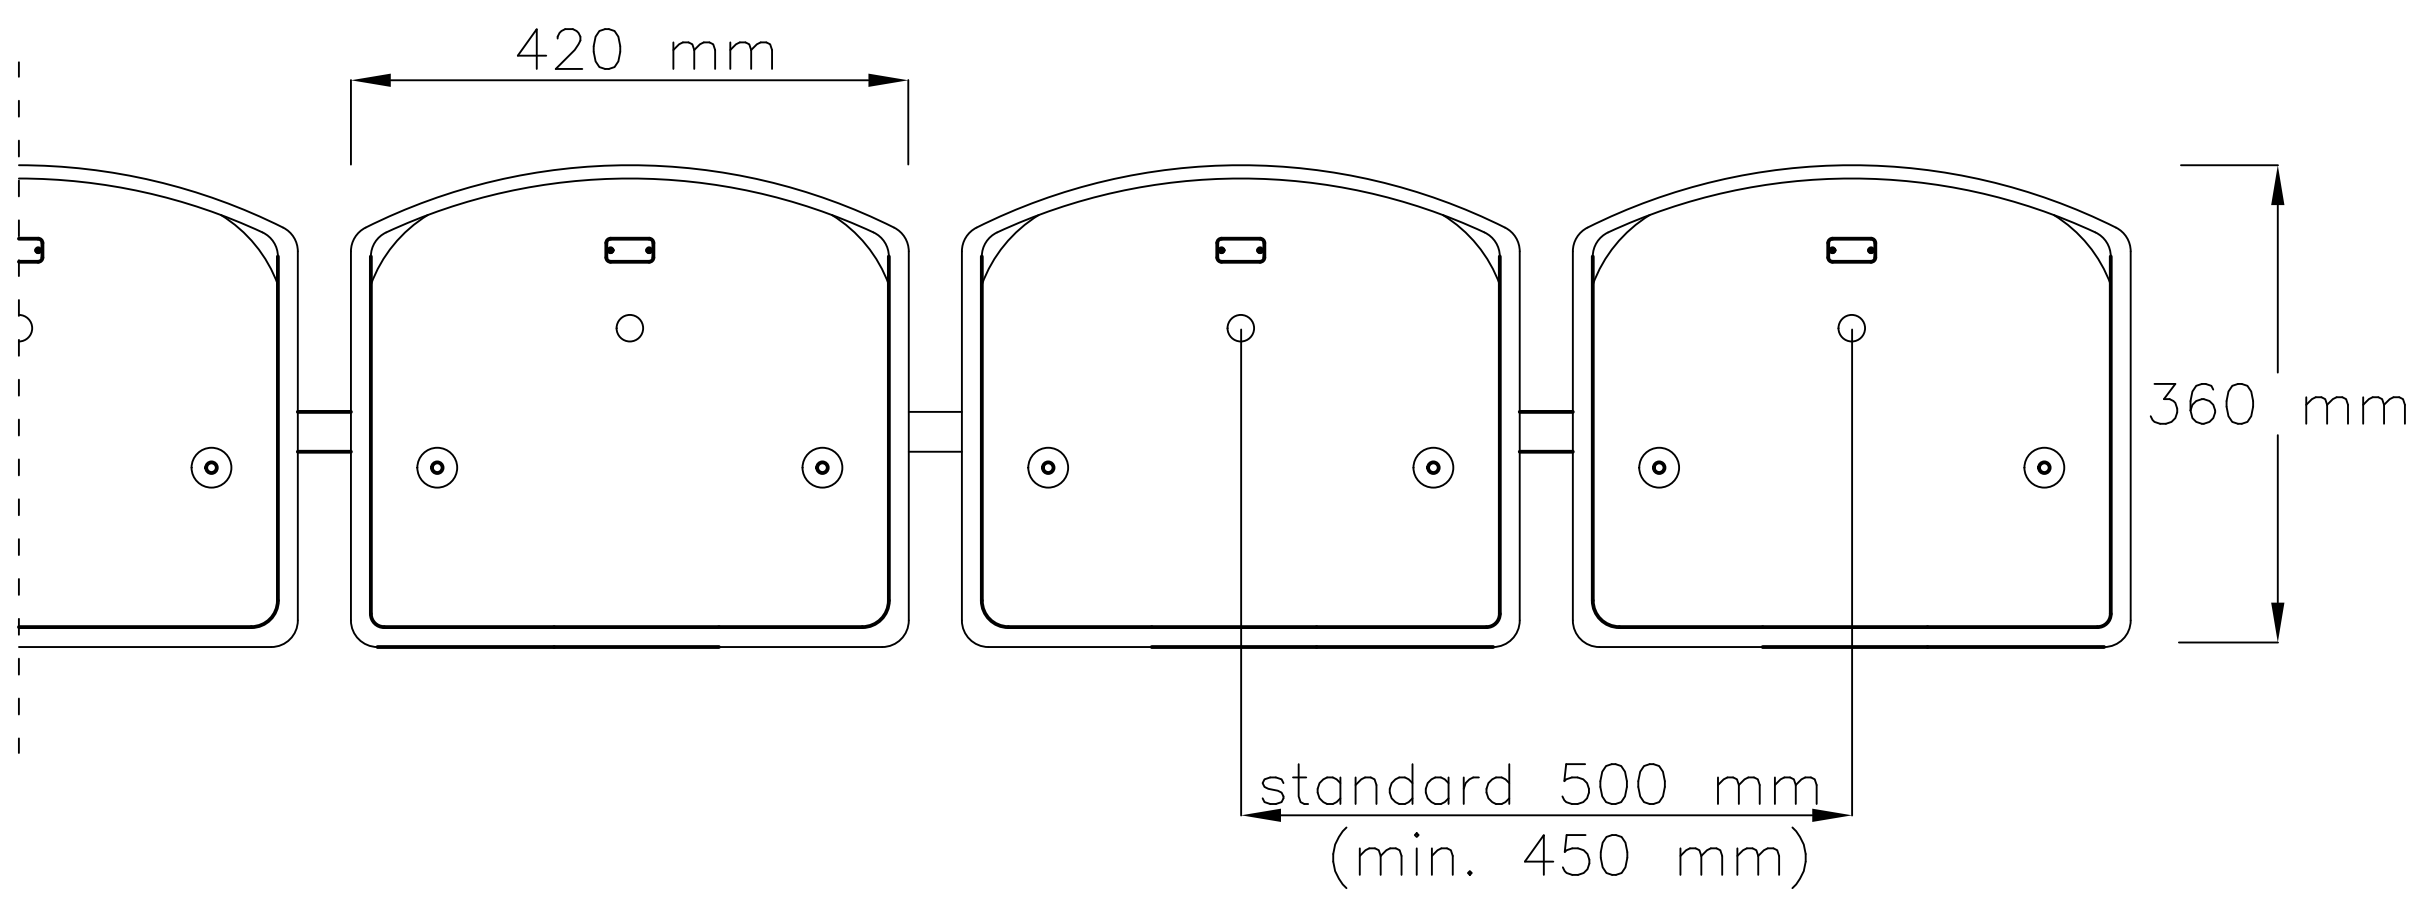

FRONT VIEW

SIDE VIEW

TOP VIEW

NO-04 STADIUM SEAT:
- riser mounted structure