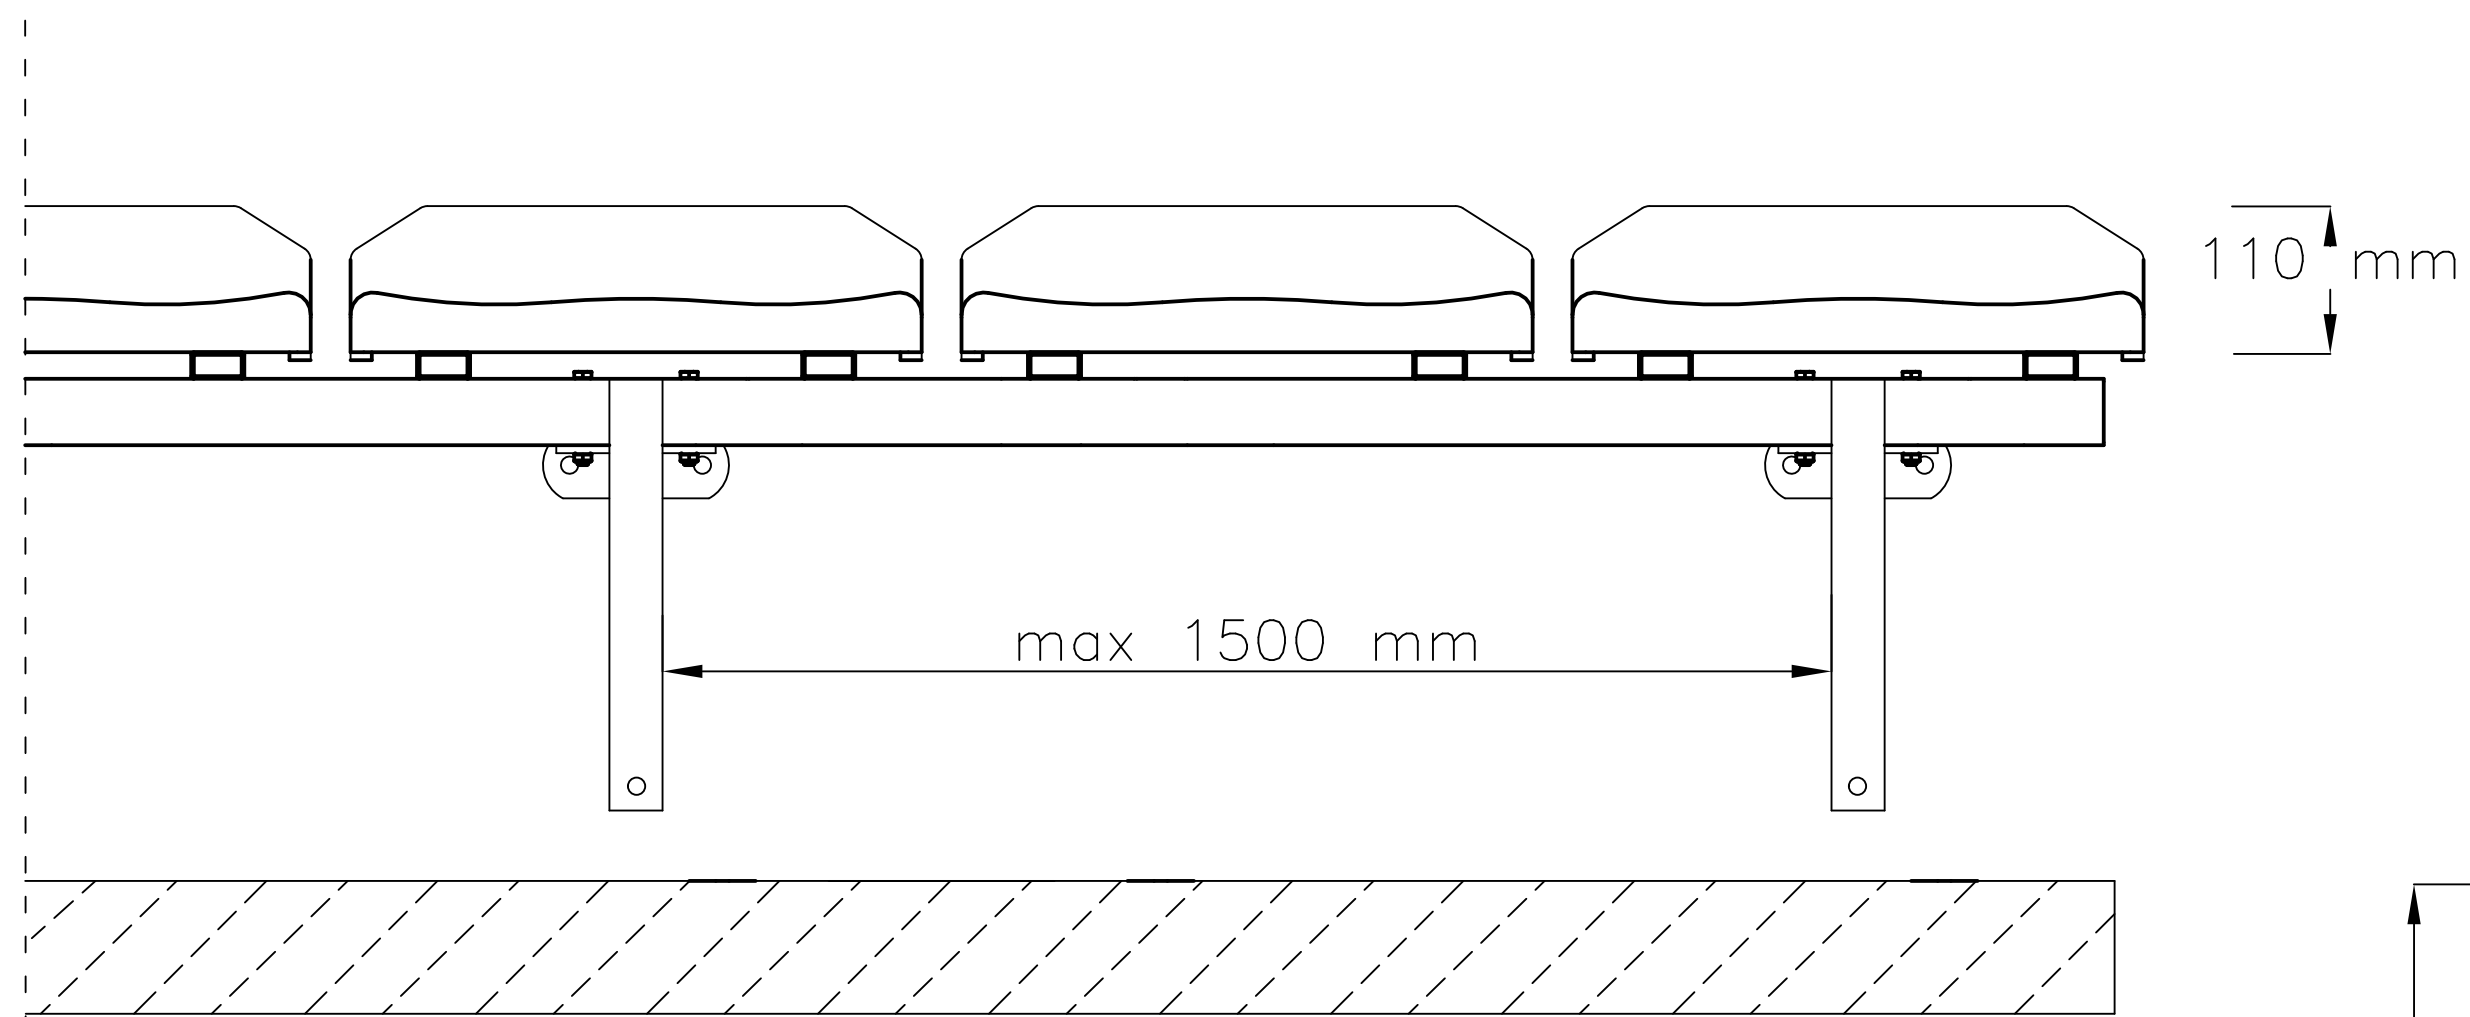

FRONT VIEW

SIDE VIEW

TOP VIEW

NO-04 STADIUM SEAT:
- riser mounted structure