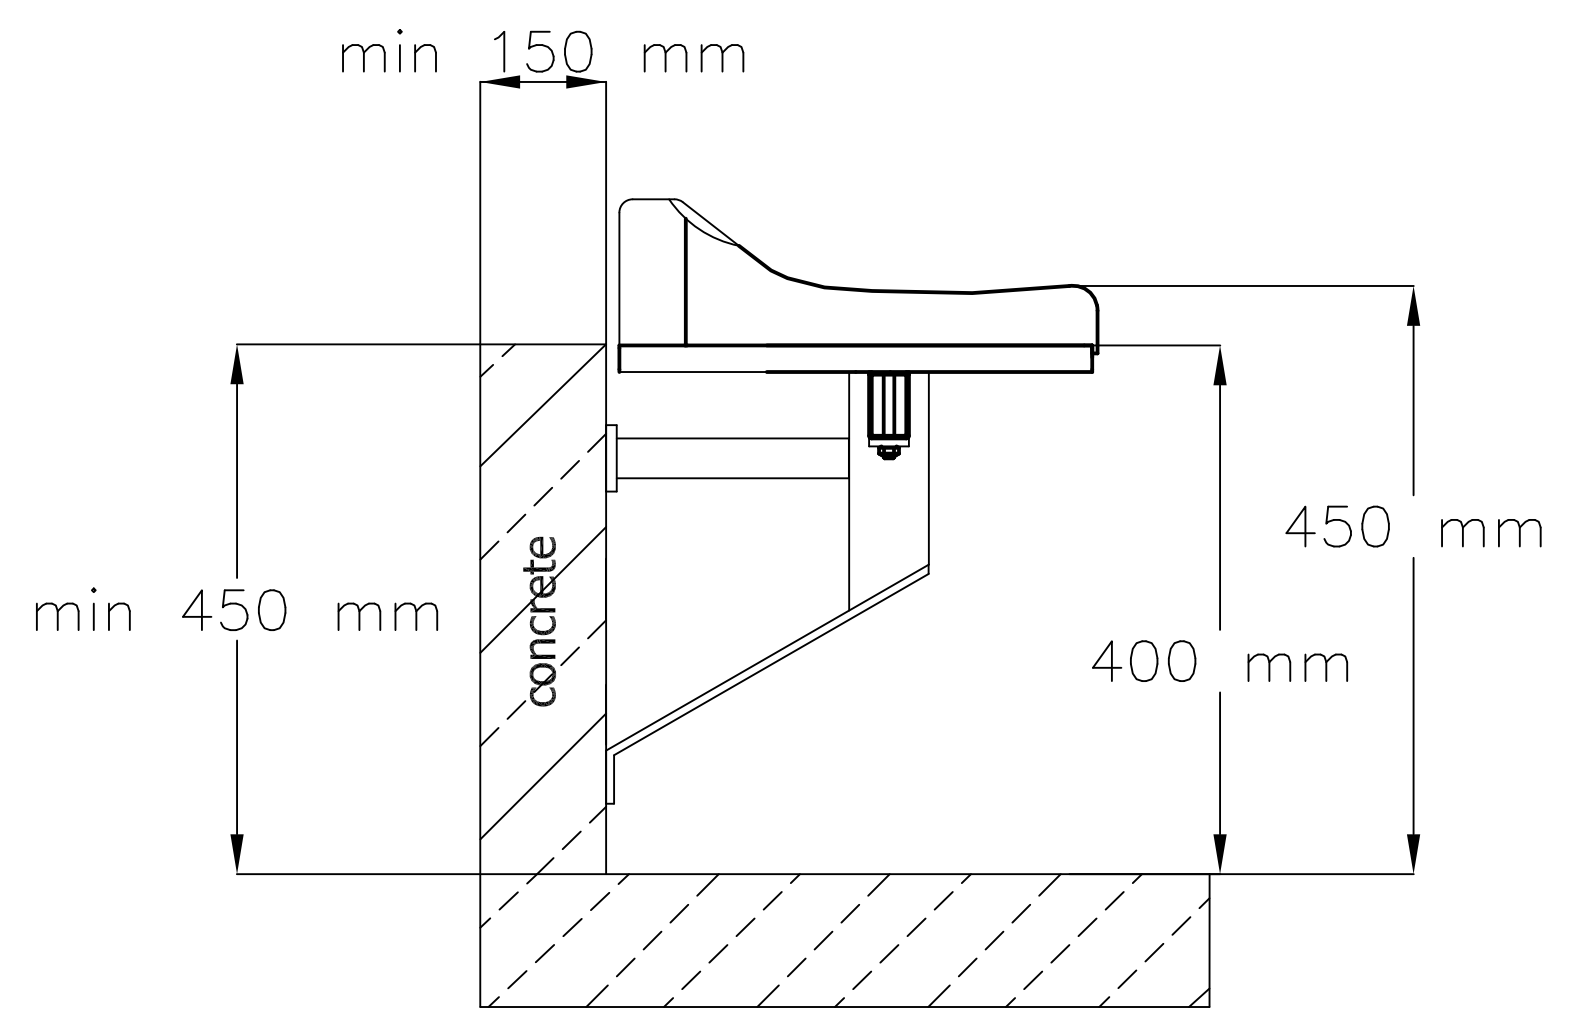

FRONT VIEW

SIDE VIEW

TOP VIEW

NO-04 STADIUM SEAT:
- riser mounted structure