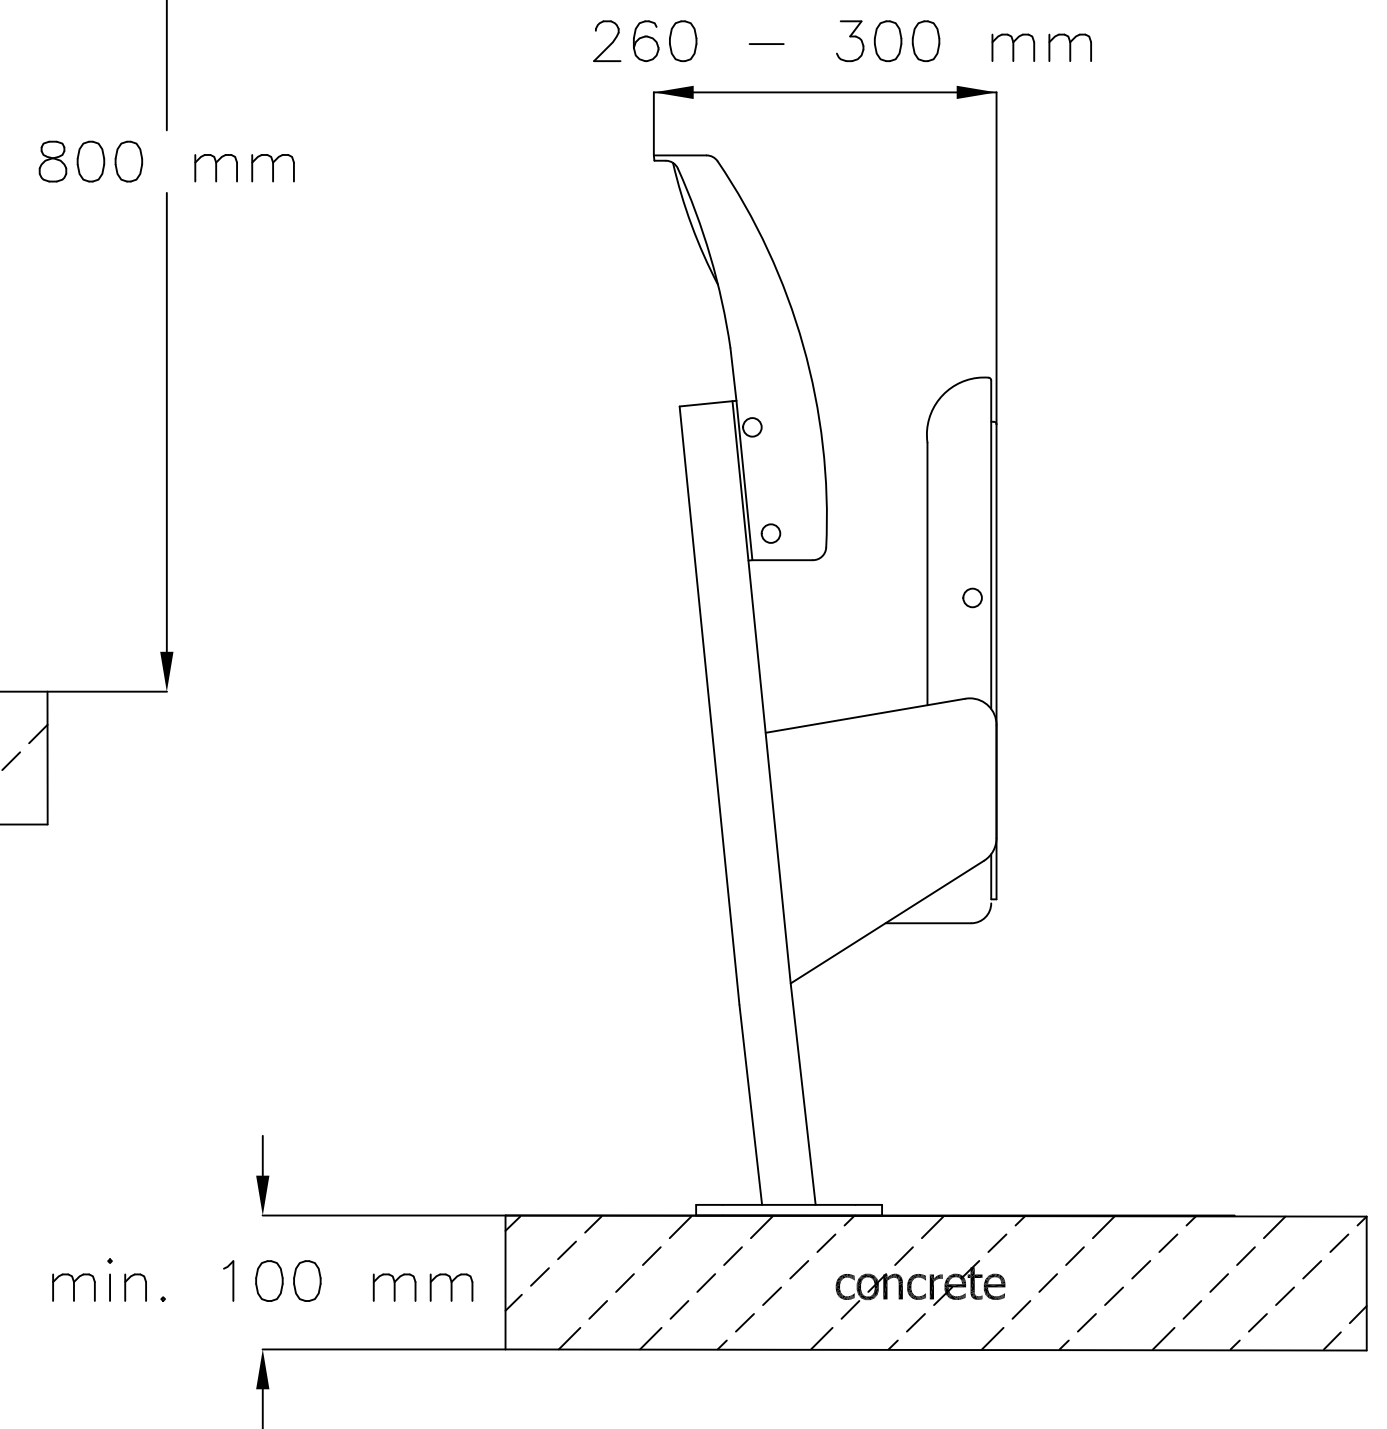

FRONT VIEW

SIDE VIEW

TOP VIEW

**OLIMP
TIP-UP STADIUM SEAT
- floor mounted structure
(common leg)**