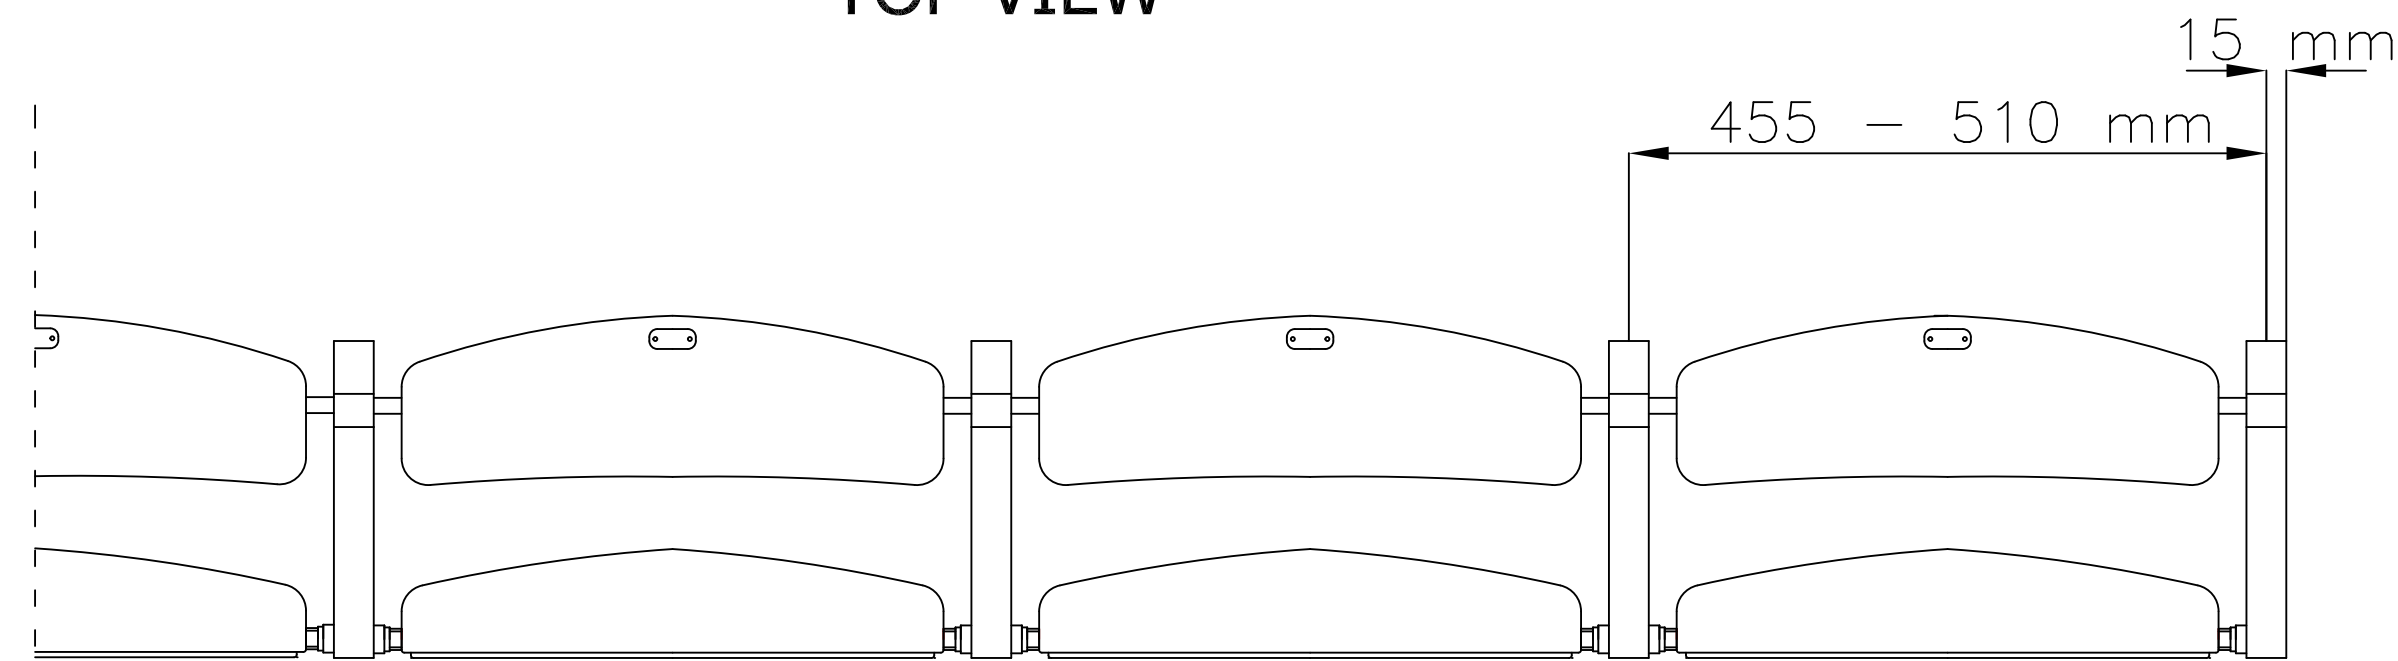

FRONT VIEW

SIDE VIEW

TOP VIEW

**OLIMP
TIP-UP STADIUM SEAT
- floor mounted structure
(common leg)**