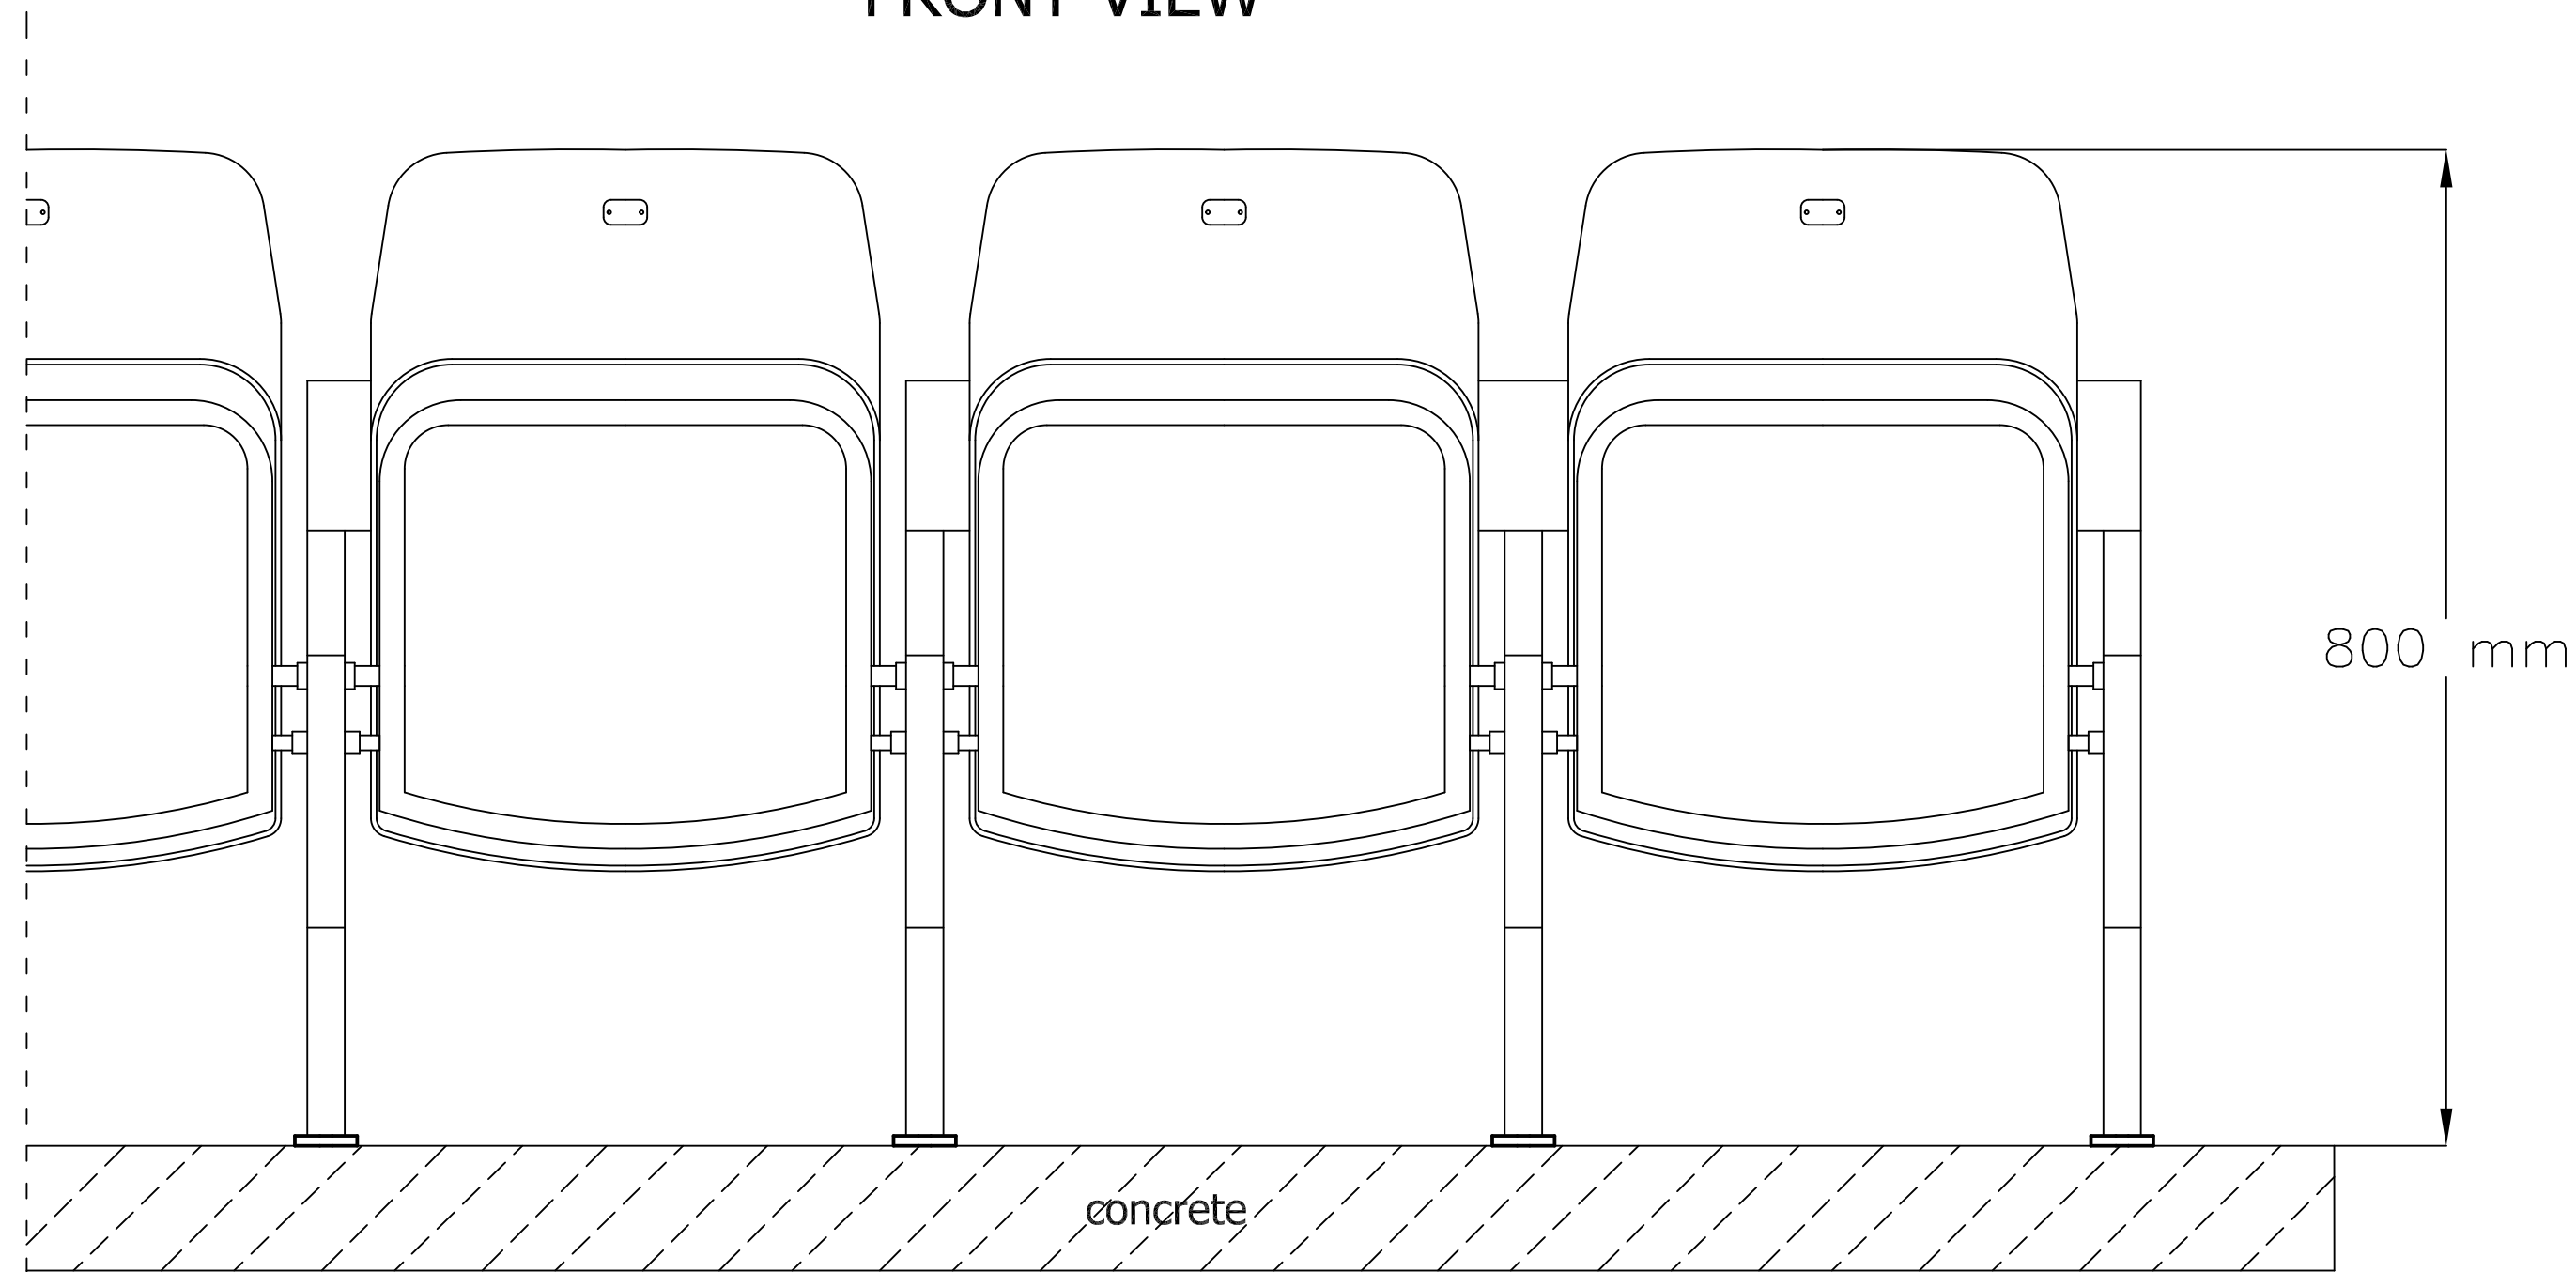

FRONT VIEW

SIDE VIEW

TOP VIEW

**OLIMP
TIP-UP STADIUM SEAT
- floor mounted structure
(common leg)**