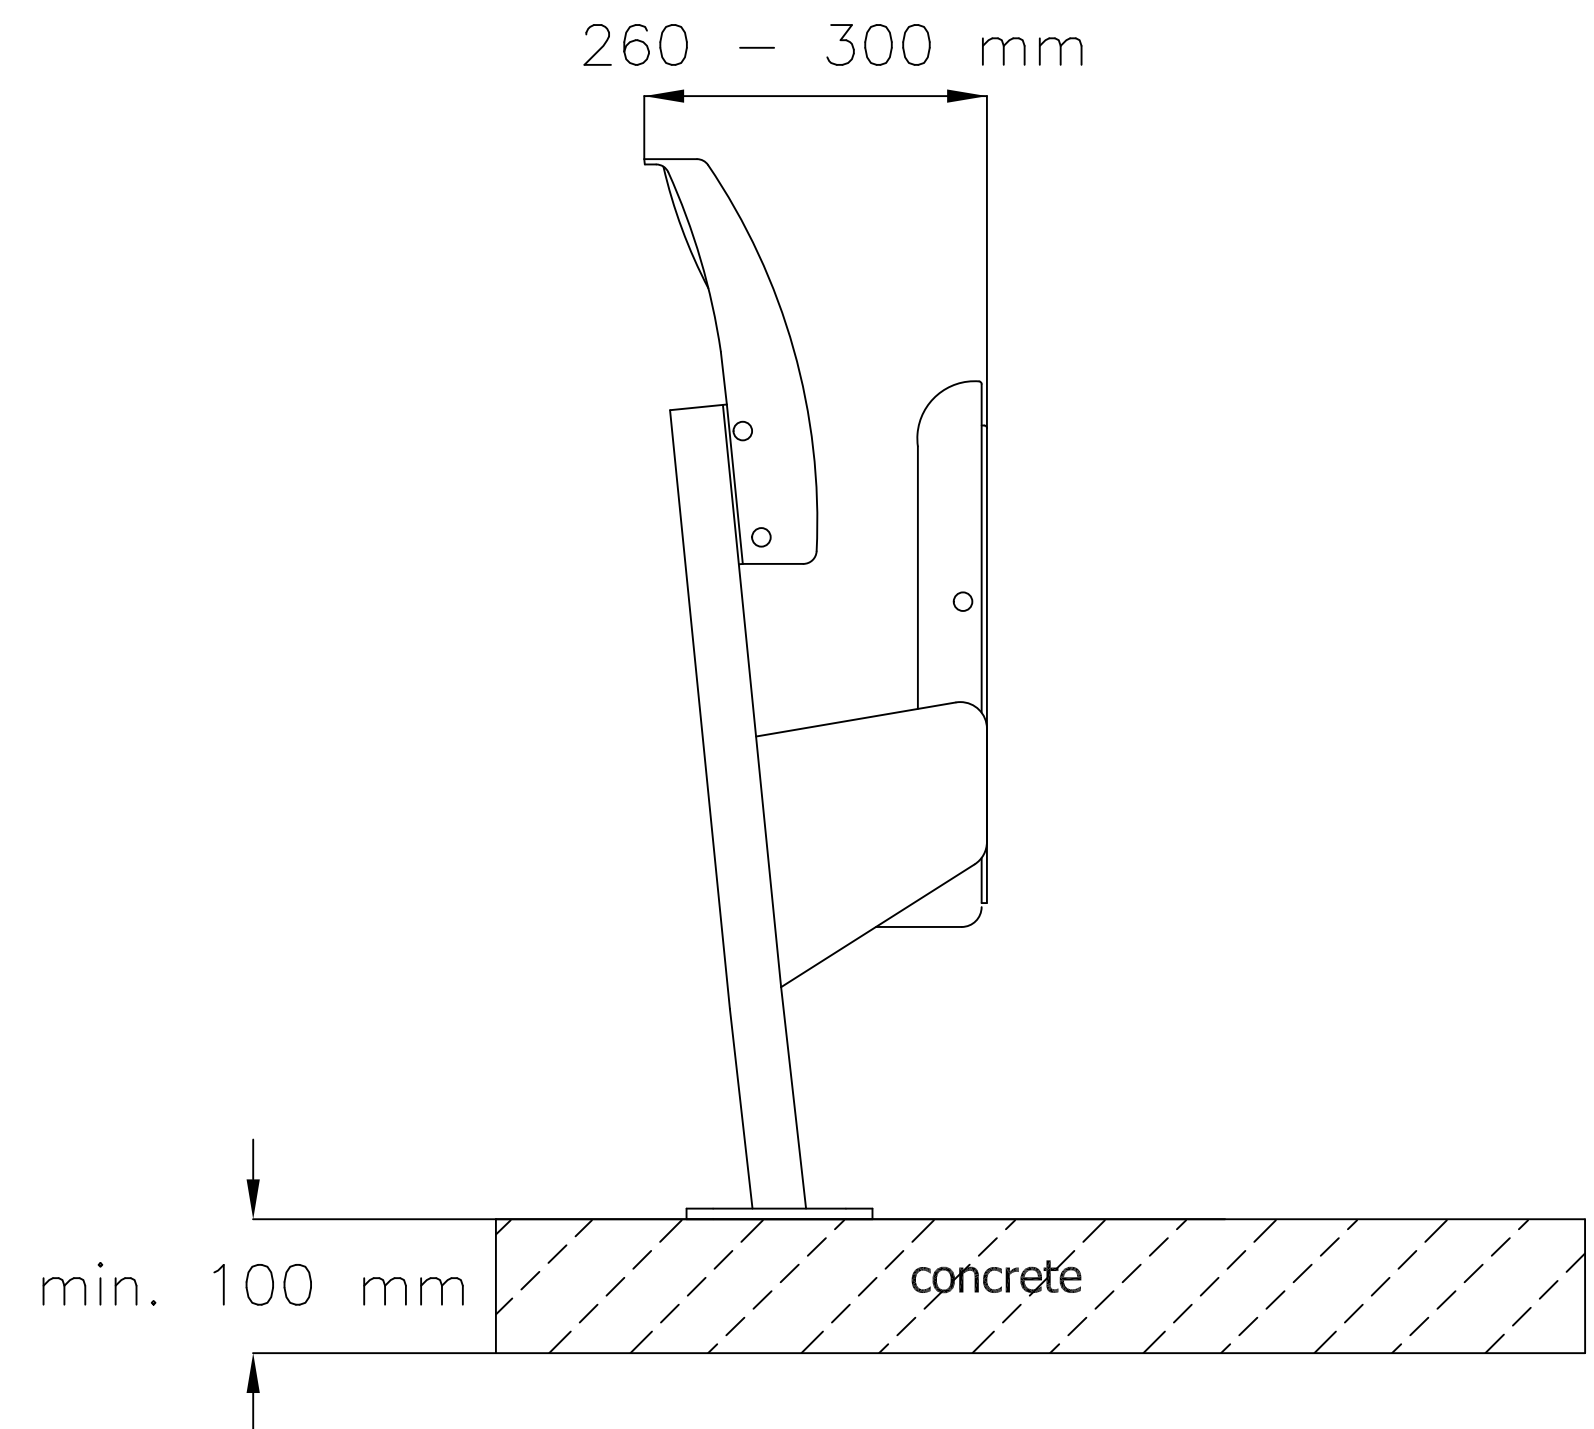

FRONT VIEW

SIDE VIEW

TOP VIEW

**OLIMP  
TIP-UP STADIUM SEAT  
- floor mounted structure  
(individual)**