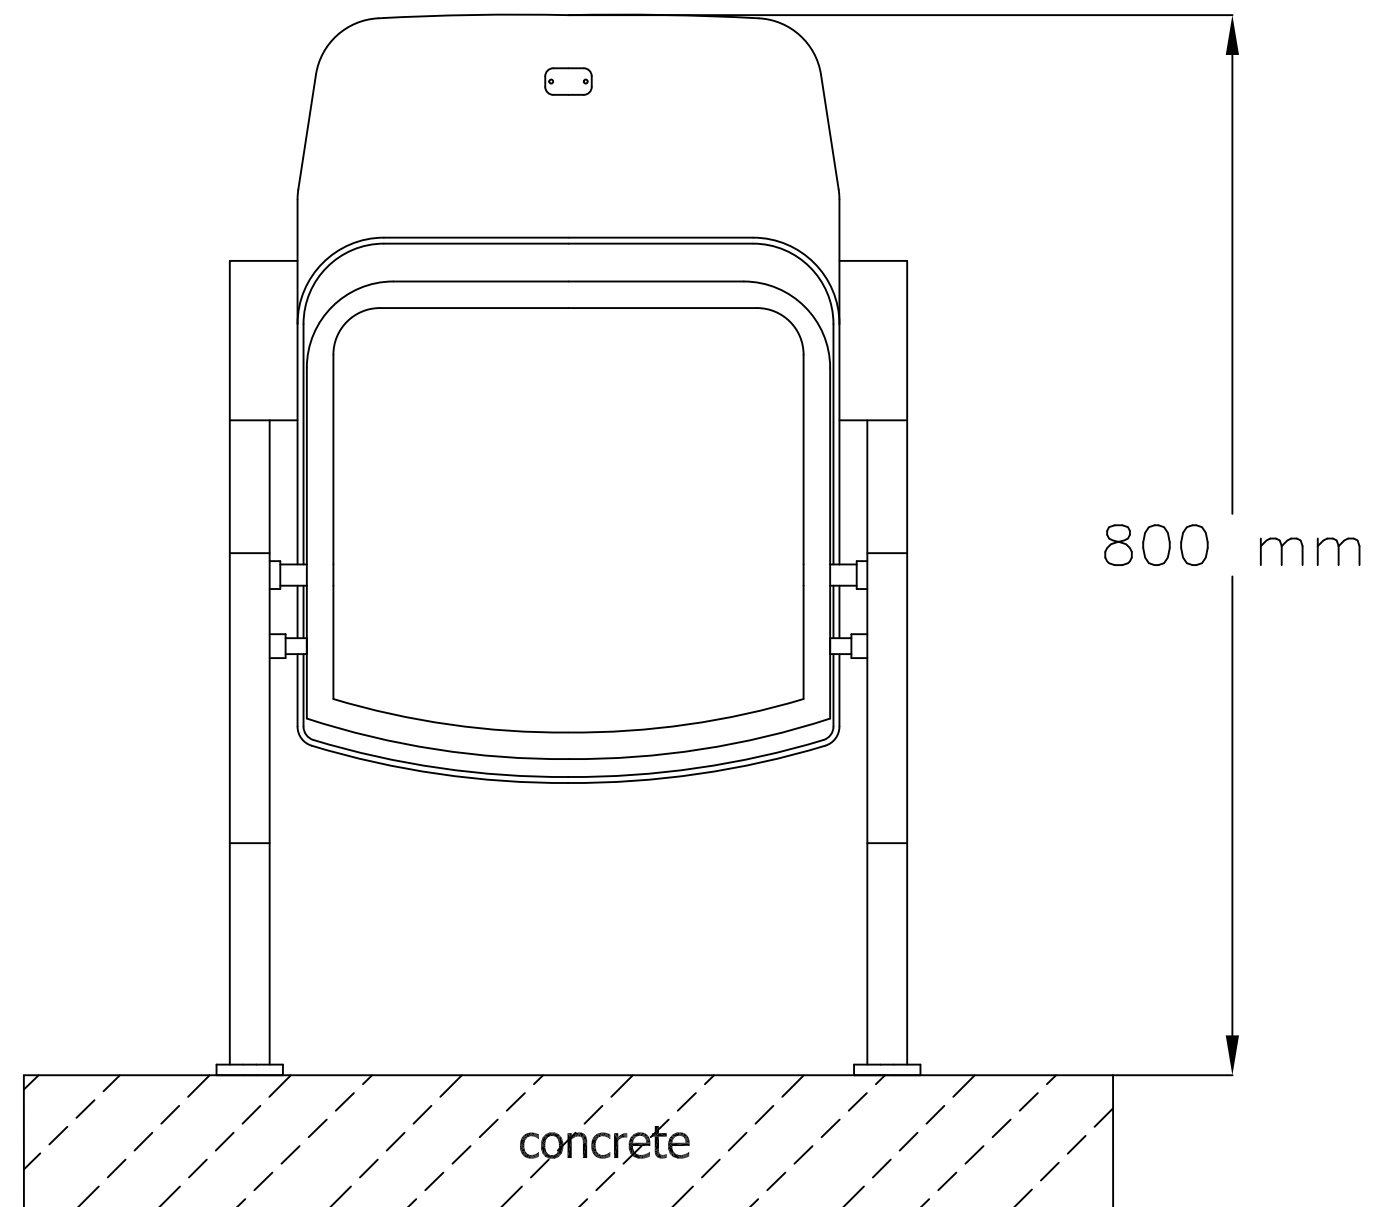

FRONT VIEW

SIDE VIEW

TOP VIEW

**OLIMP  
TIP-UP STADIUM SEAT  
- floor mounted structure  
(individual)**