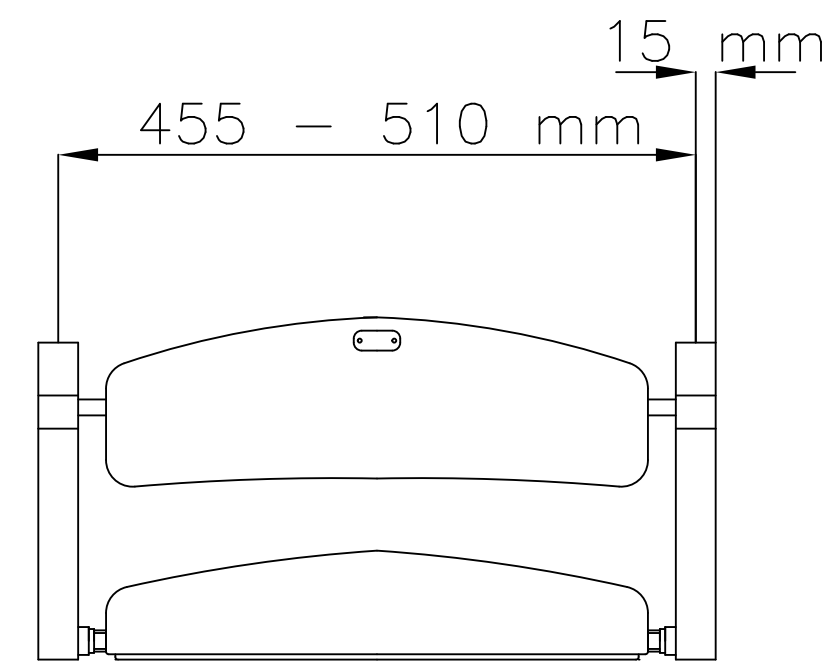

FRONT VIEW

SIDE VIEW

TOP VIEW

**OLIMP  
TIP-UP STADIUM SEAT  
- floor mounted structure  
(individual)**