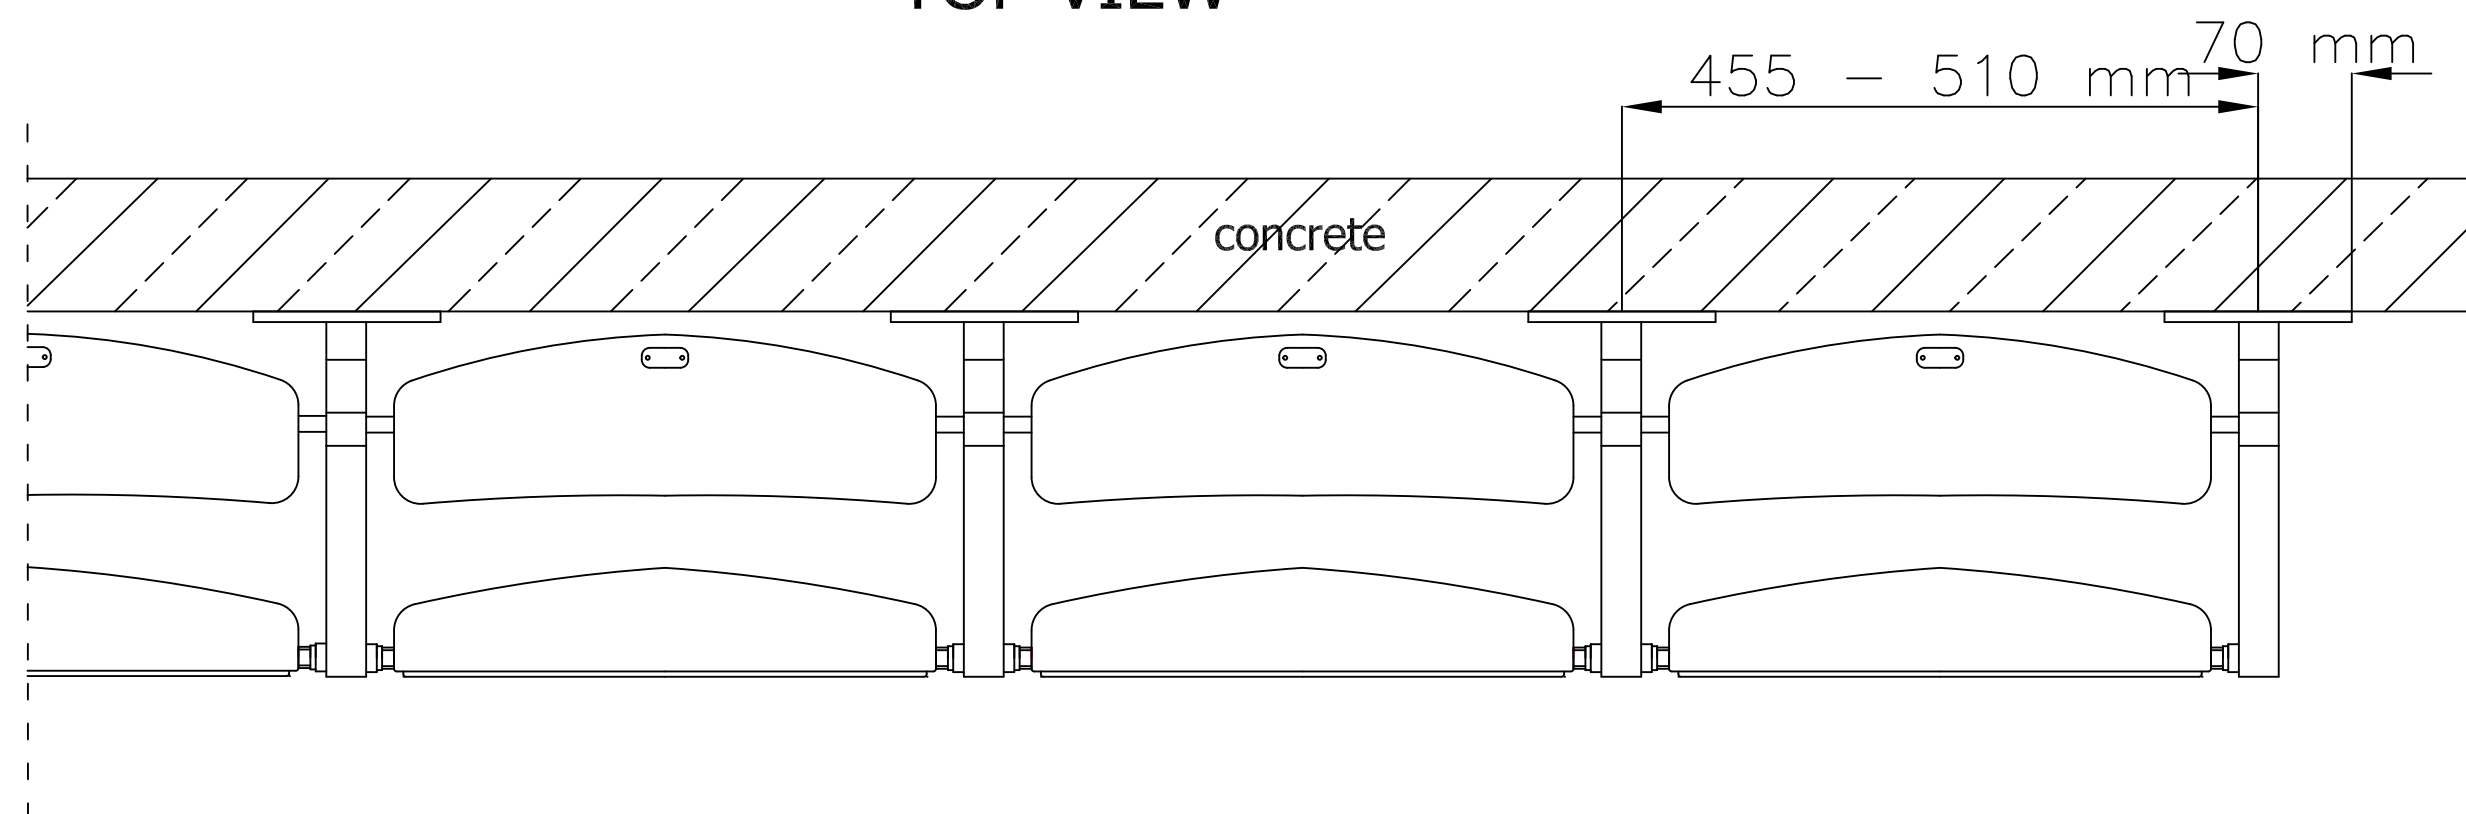

FRONT VIEW

SIDE VIEW

TOP VIEW

**OLIMP
TIP-UP STADIUM SEAT
- riser mounted structure
(common leg)**