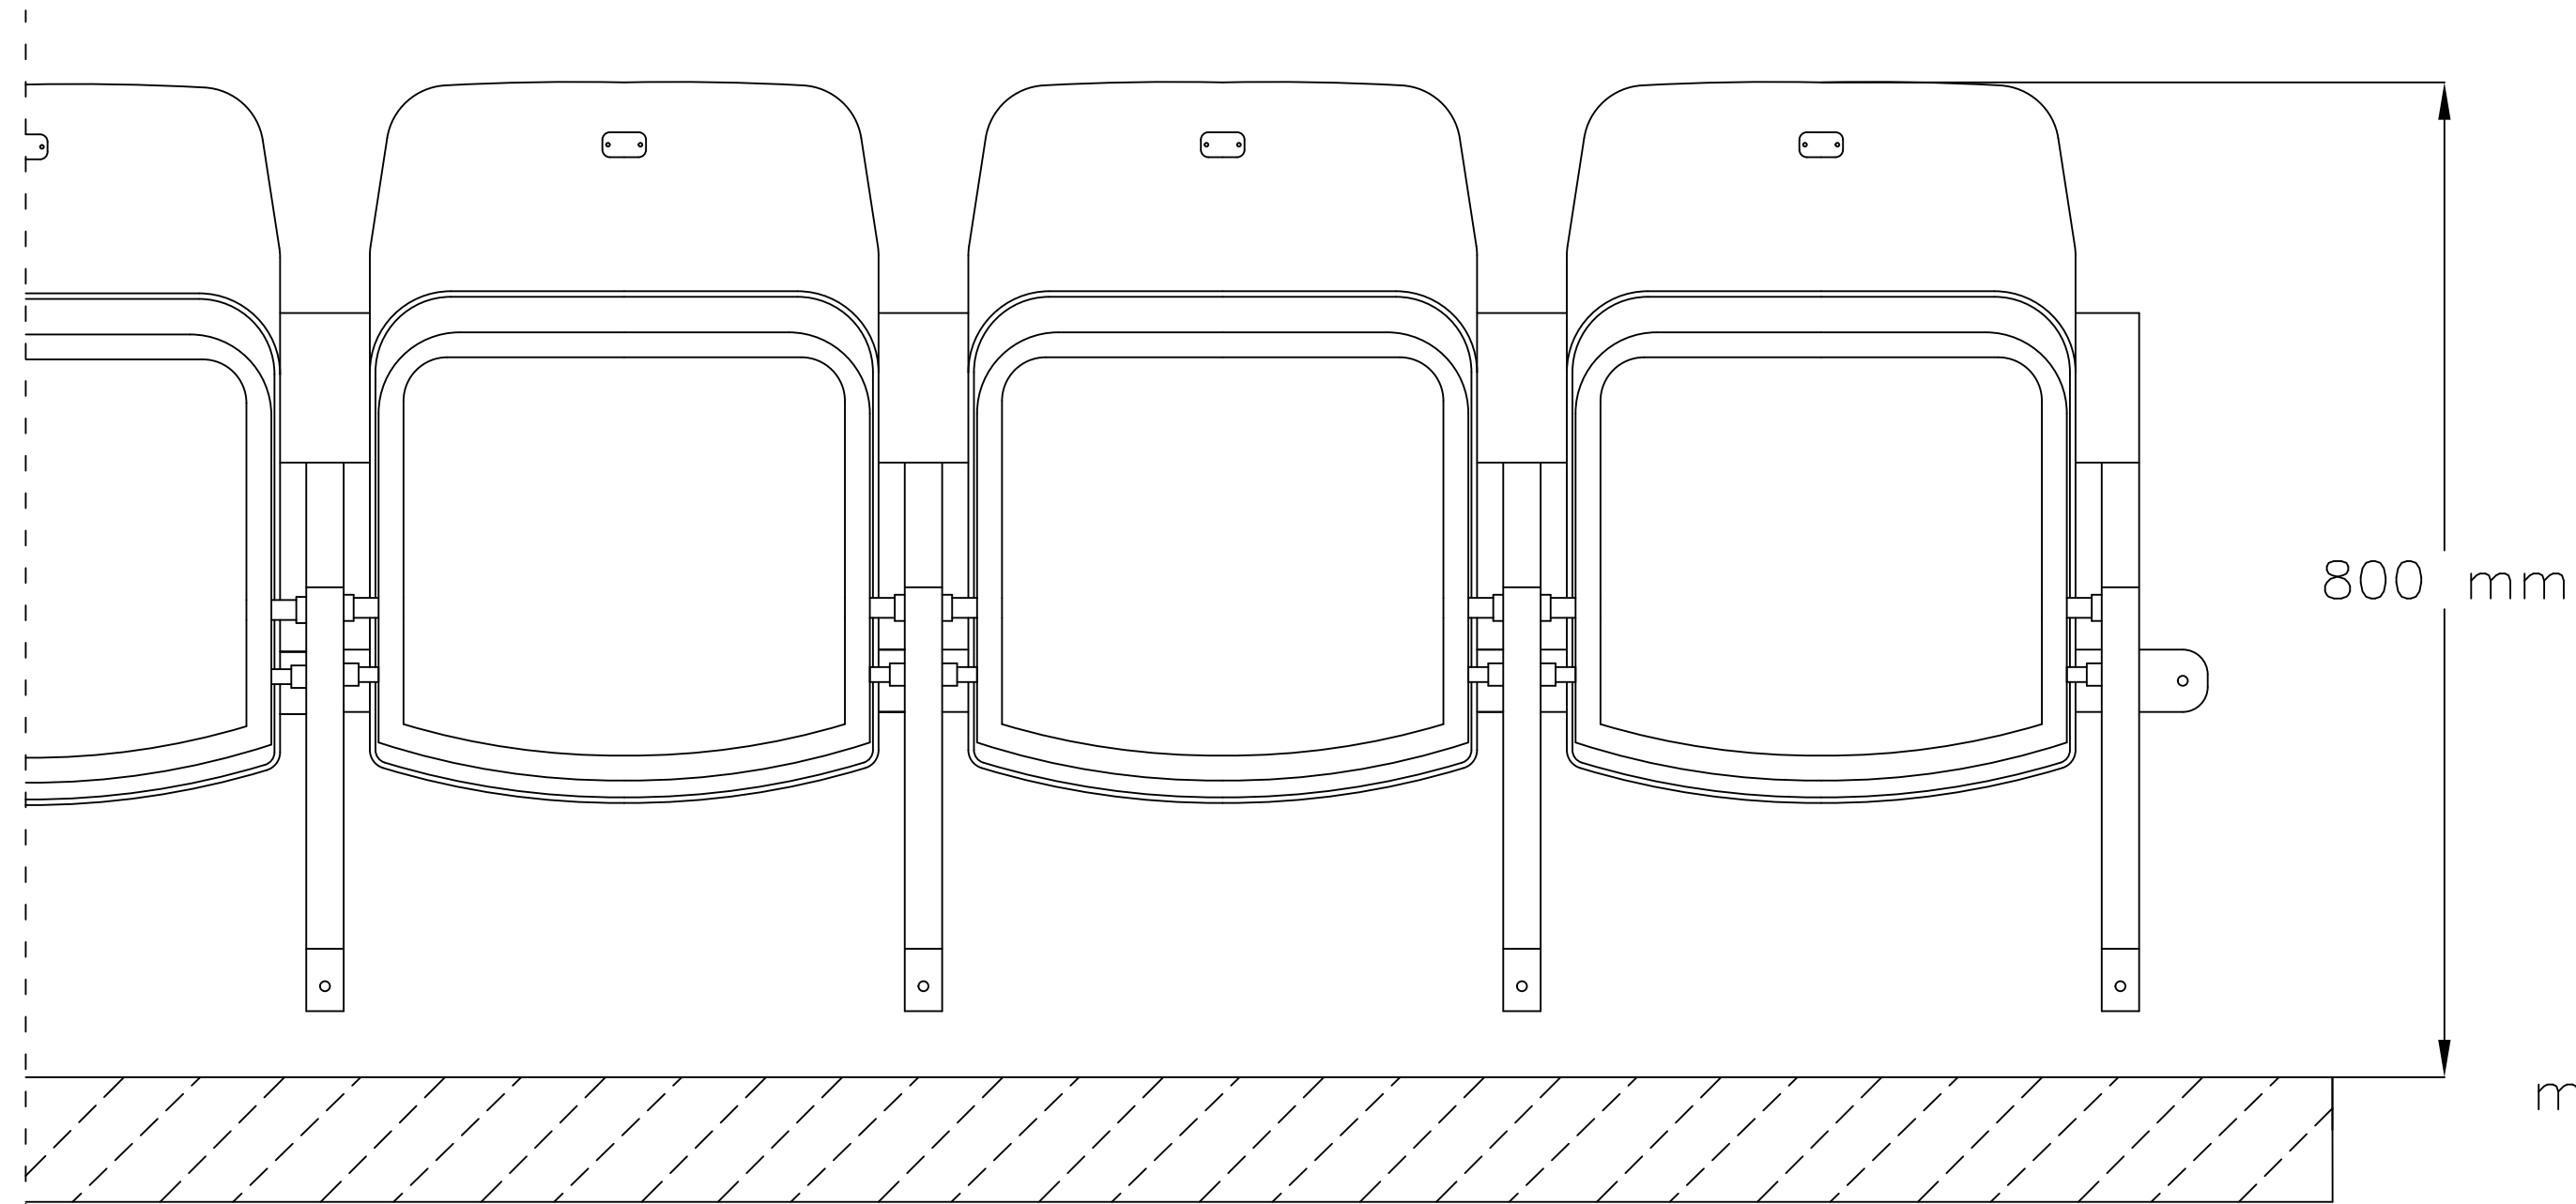

FRONT VIEW

SIDE VIEW

TOP VIEW

**OLIMP
TIP-UP STADIUM SEAT
- riser mounted structure
(common leg)**