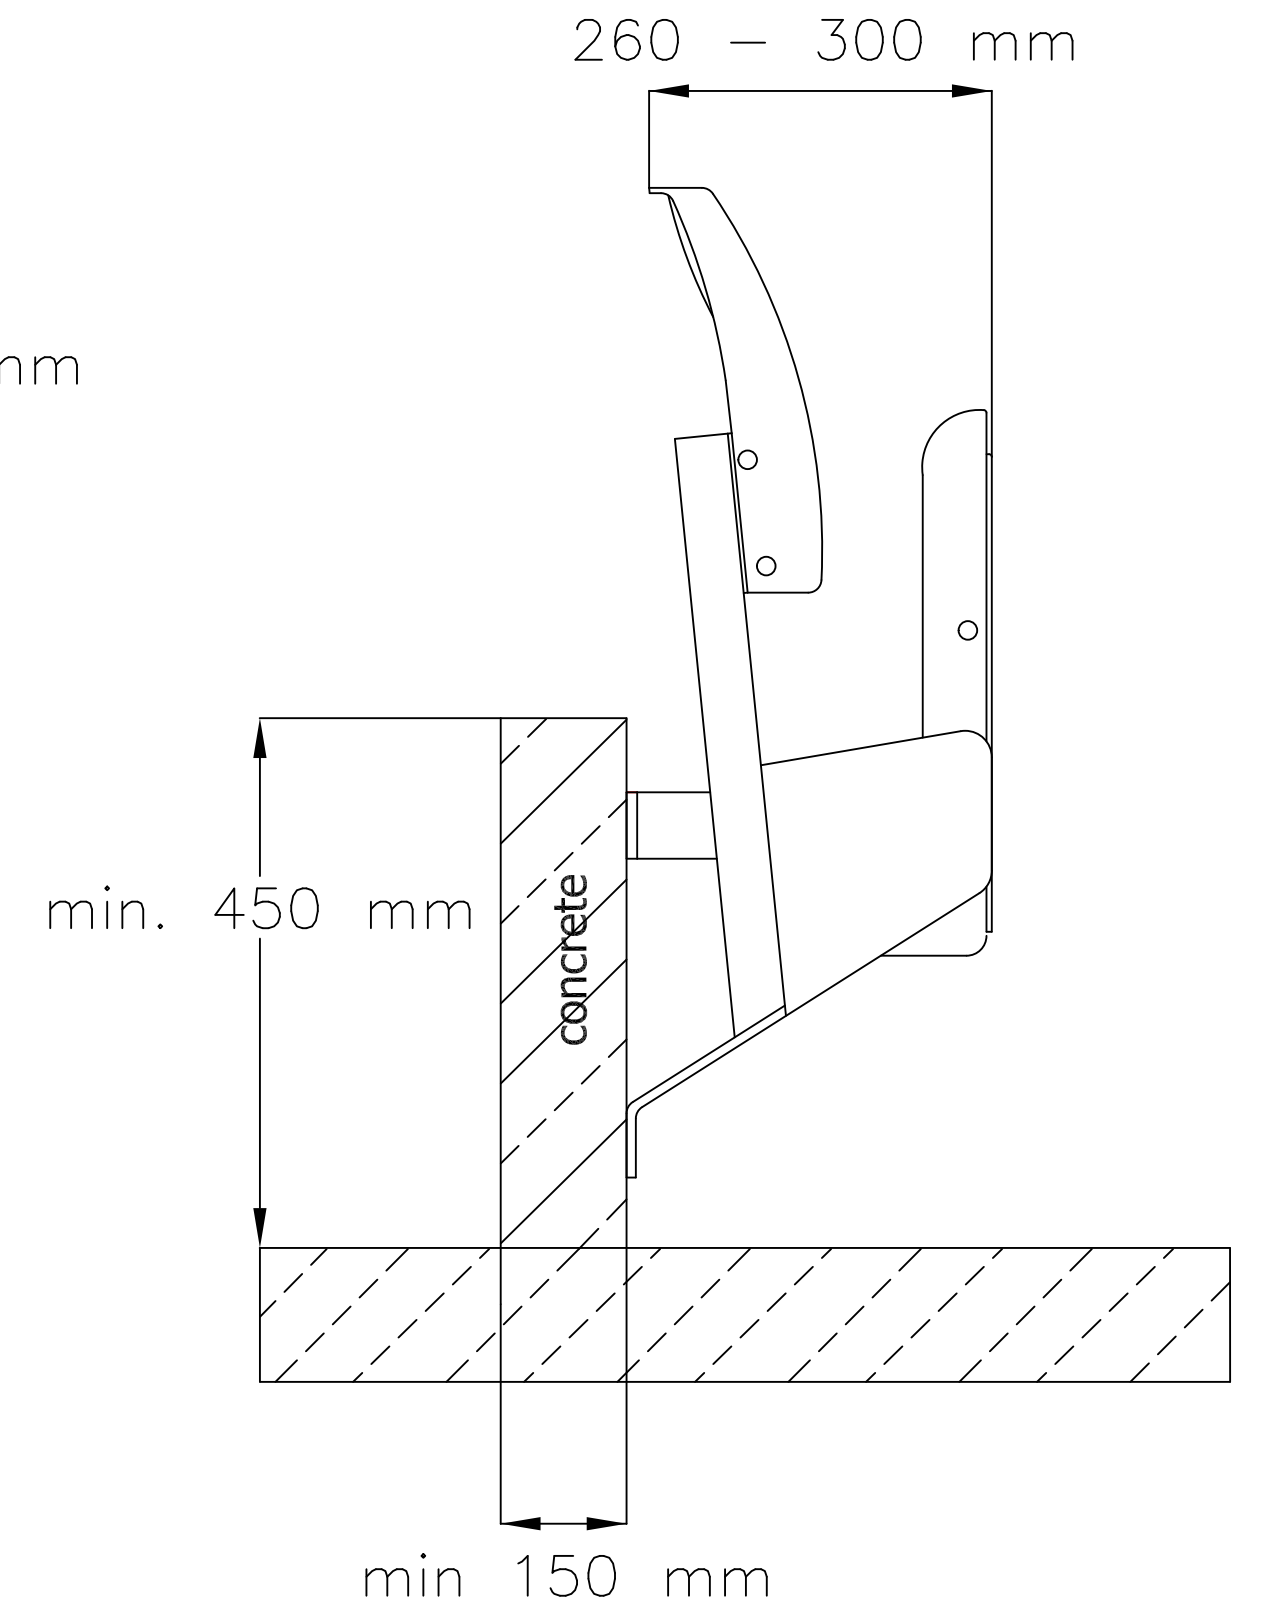

FRONT VIEW

SIDE VIEW

TOP VIEW

**OLIMP
TIP-UP STADIUM SEAT
- riser mounted structure
(common leg)**