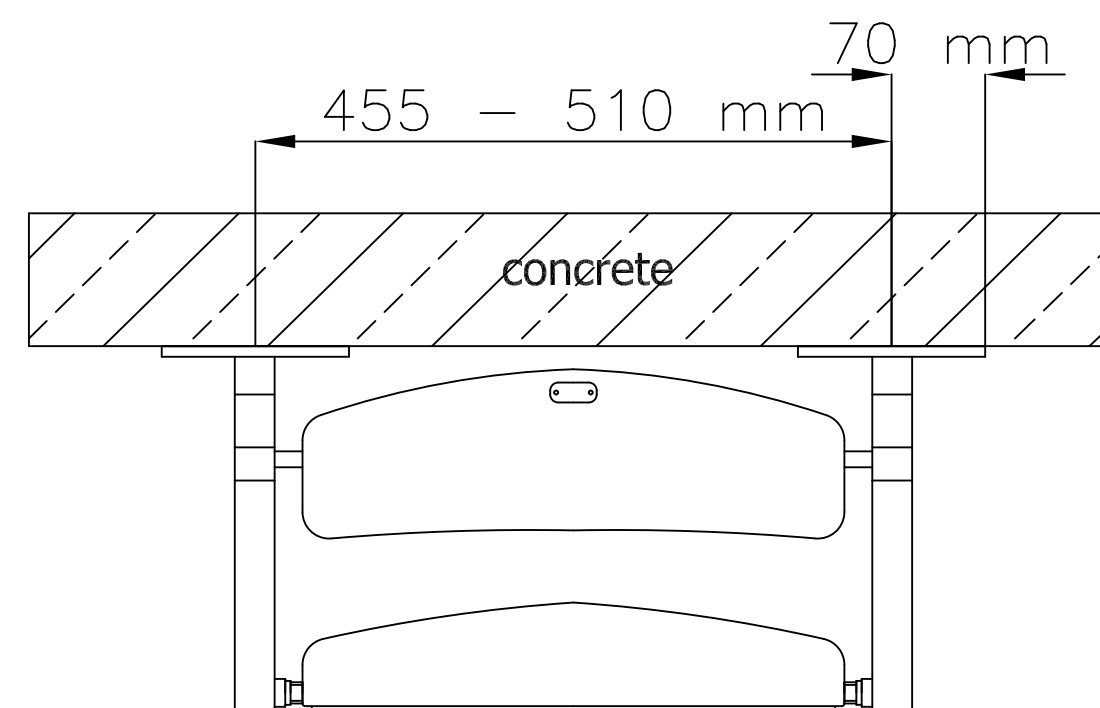

FRONT VIEW

SIDE VIEW

TOP VIEW

**OLIMP
TIP-UP STADIUM SEAT
- riser mounted structure
(individual)**