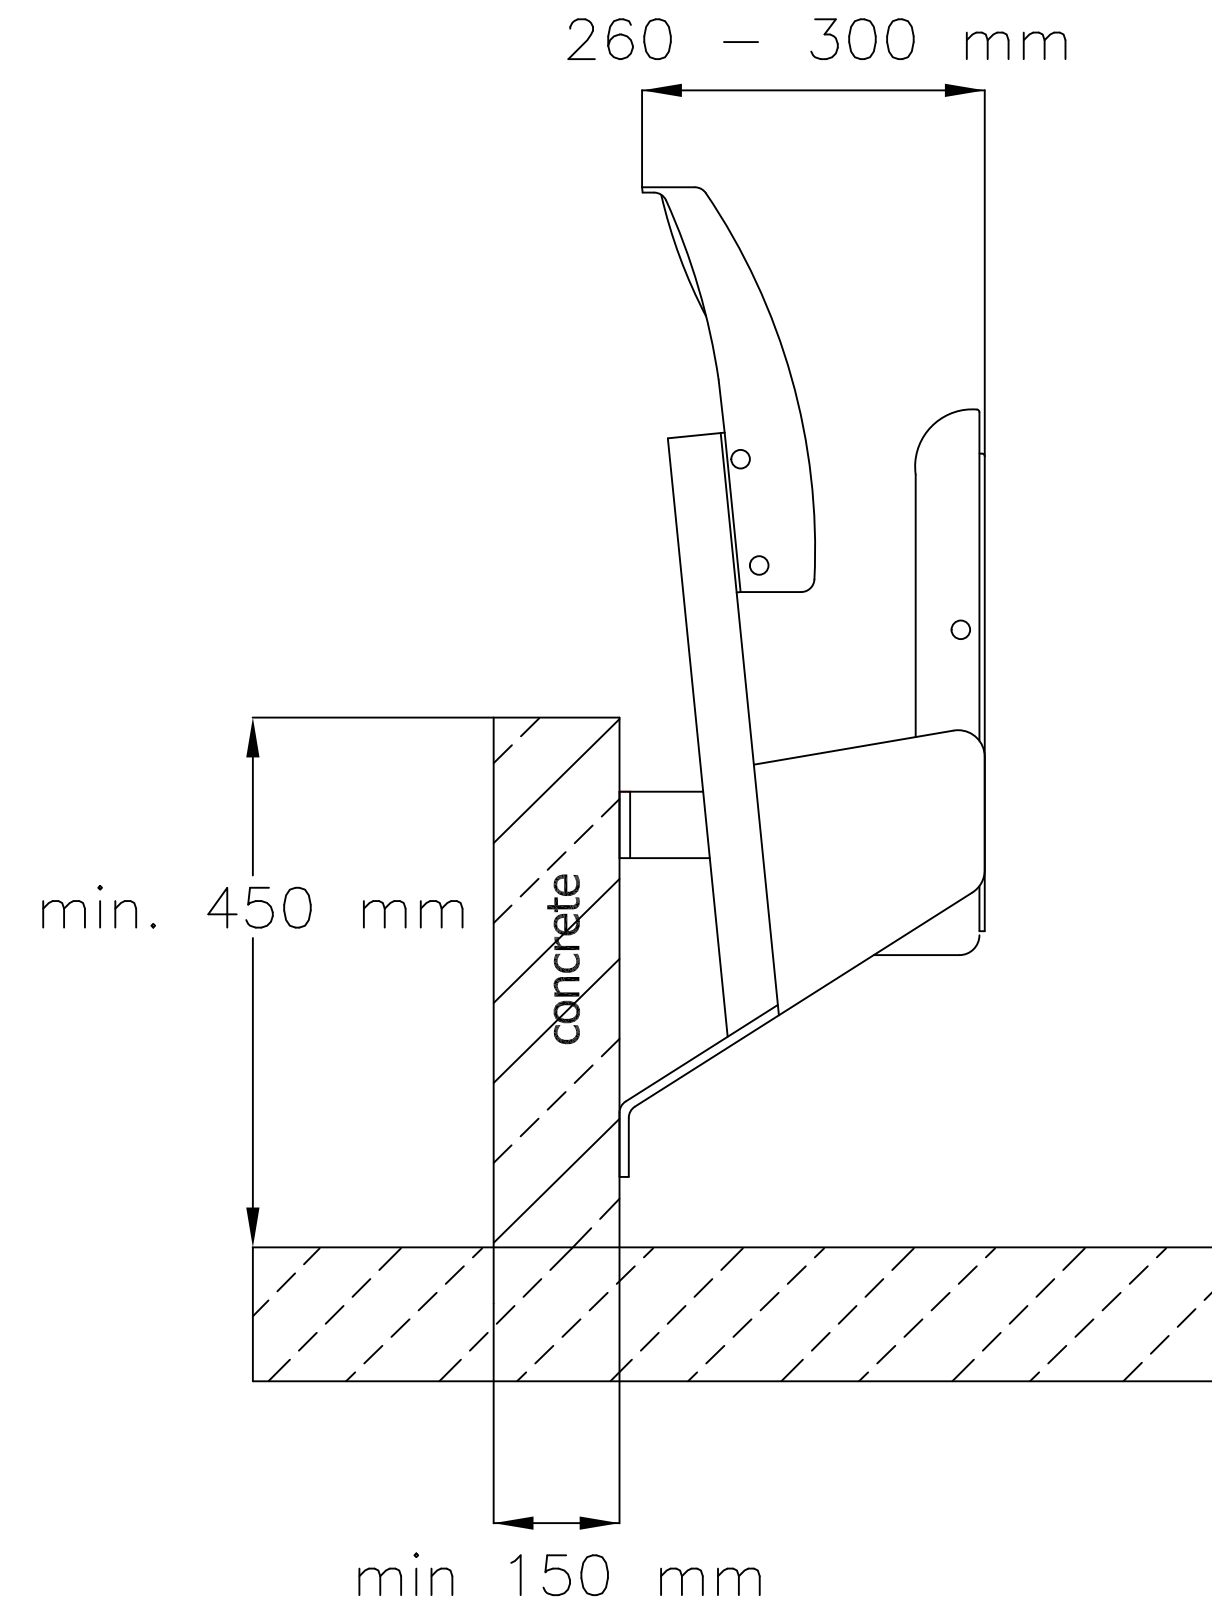

FRONT VIEW

SIDE VIEW

TOP VIEW

**OLIMP
TIP-UP STADIUM SEAT
- riser mounted structure
(individual)**