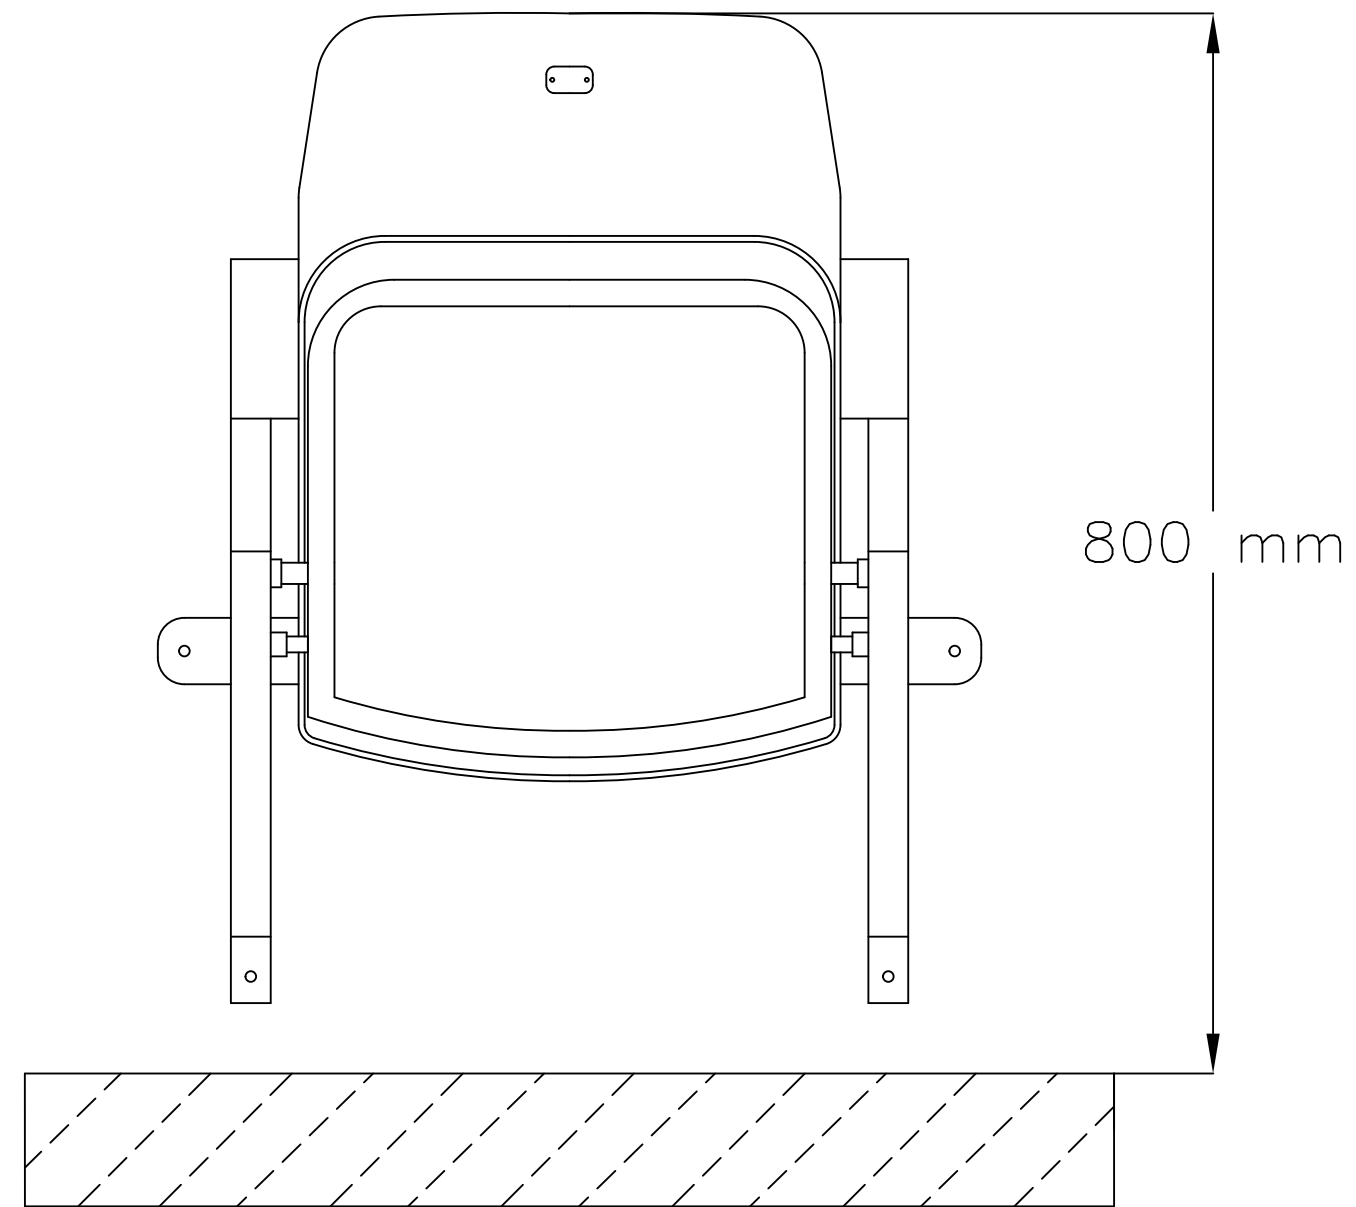

FRONT VIEW

SIDE VIEW

TOP VIEW

**OLIMP
TIP-UP STADIUM SEAT
- riser mounted structure
(individual)**