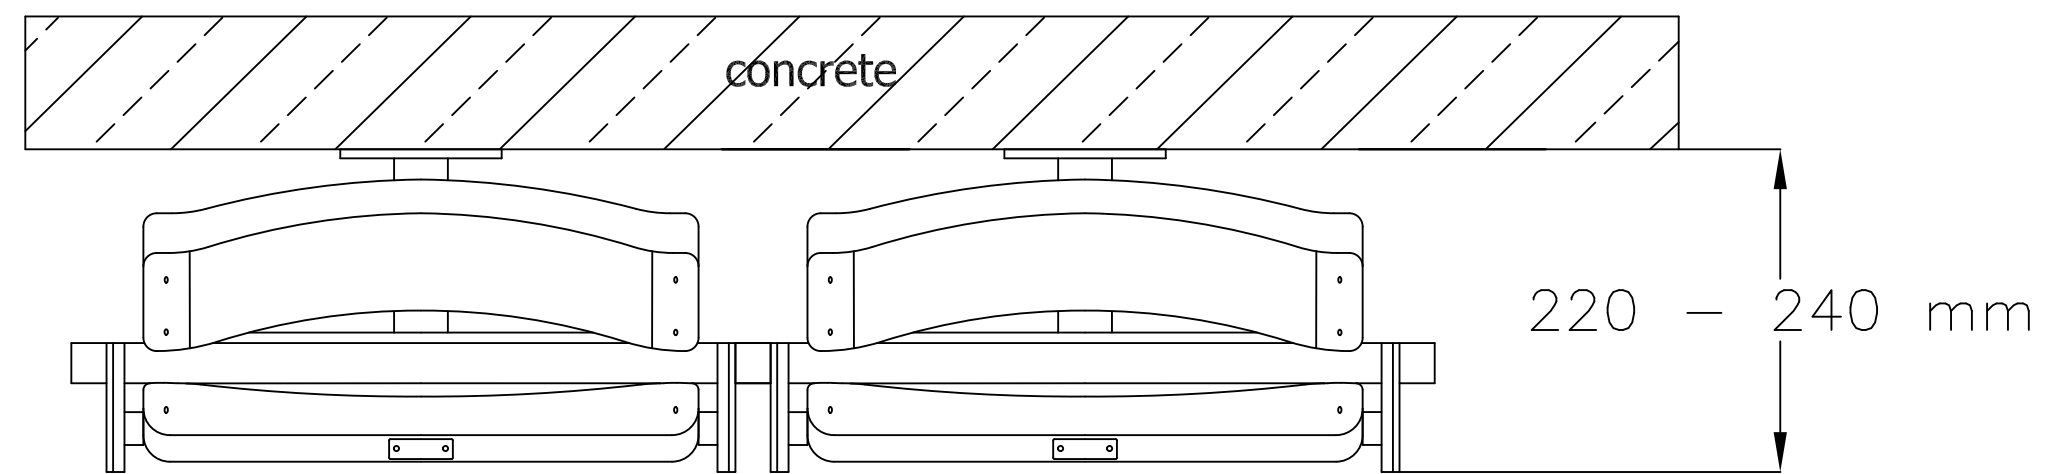

FRONT VIEW

SIDE VIEW

TOP VIEW

**REWIA  
TIP-UP STADIUM SEAT  
- riser mounted structure  
(double set)**