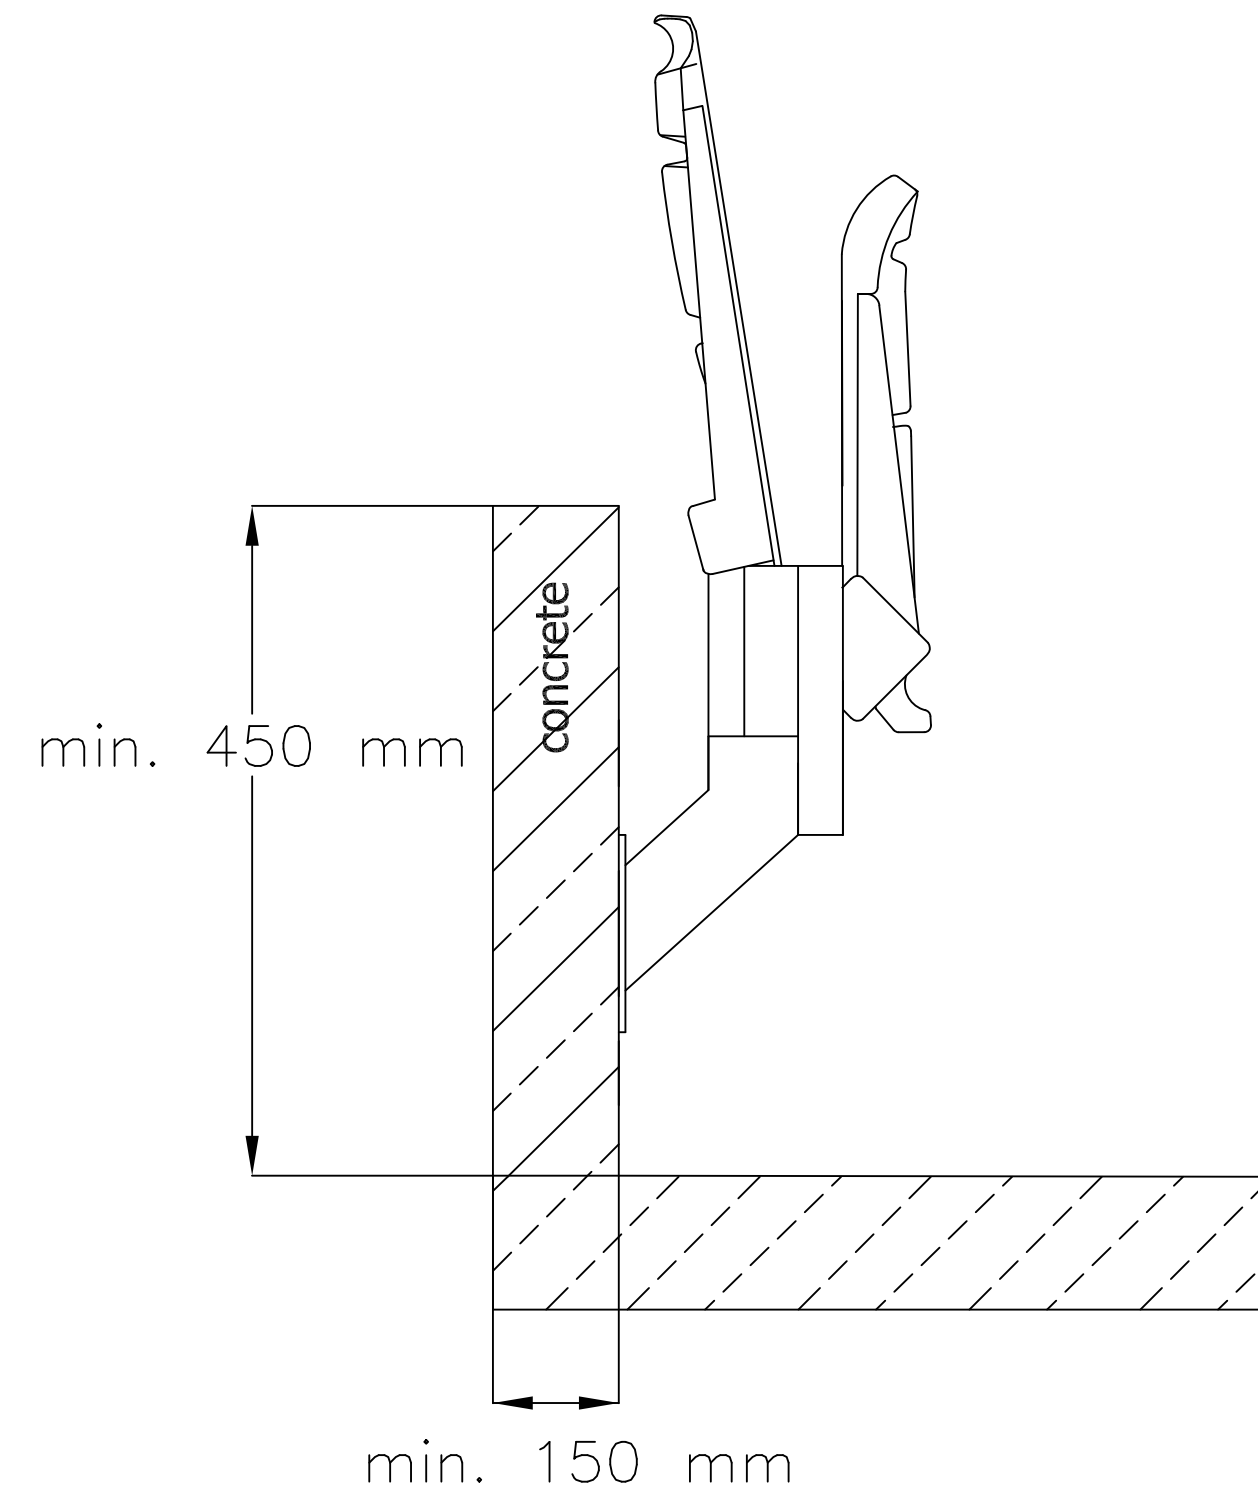

FRONT VIEW

SIDE VIEW

TOP VIEW

**REWIA  
TIP-UP STADIUM SEAT  
- riser mounted structure  
(double set)**