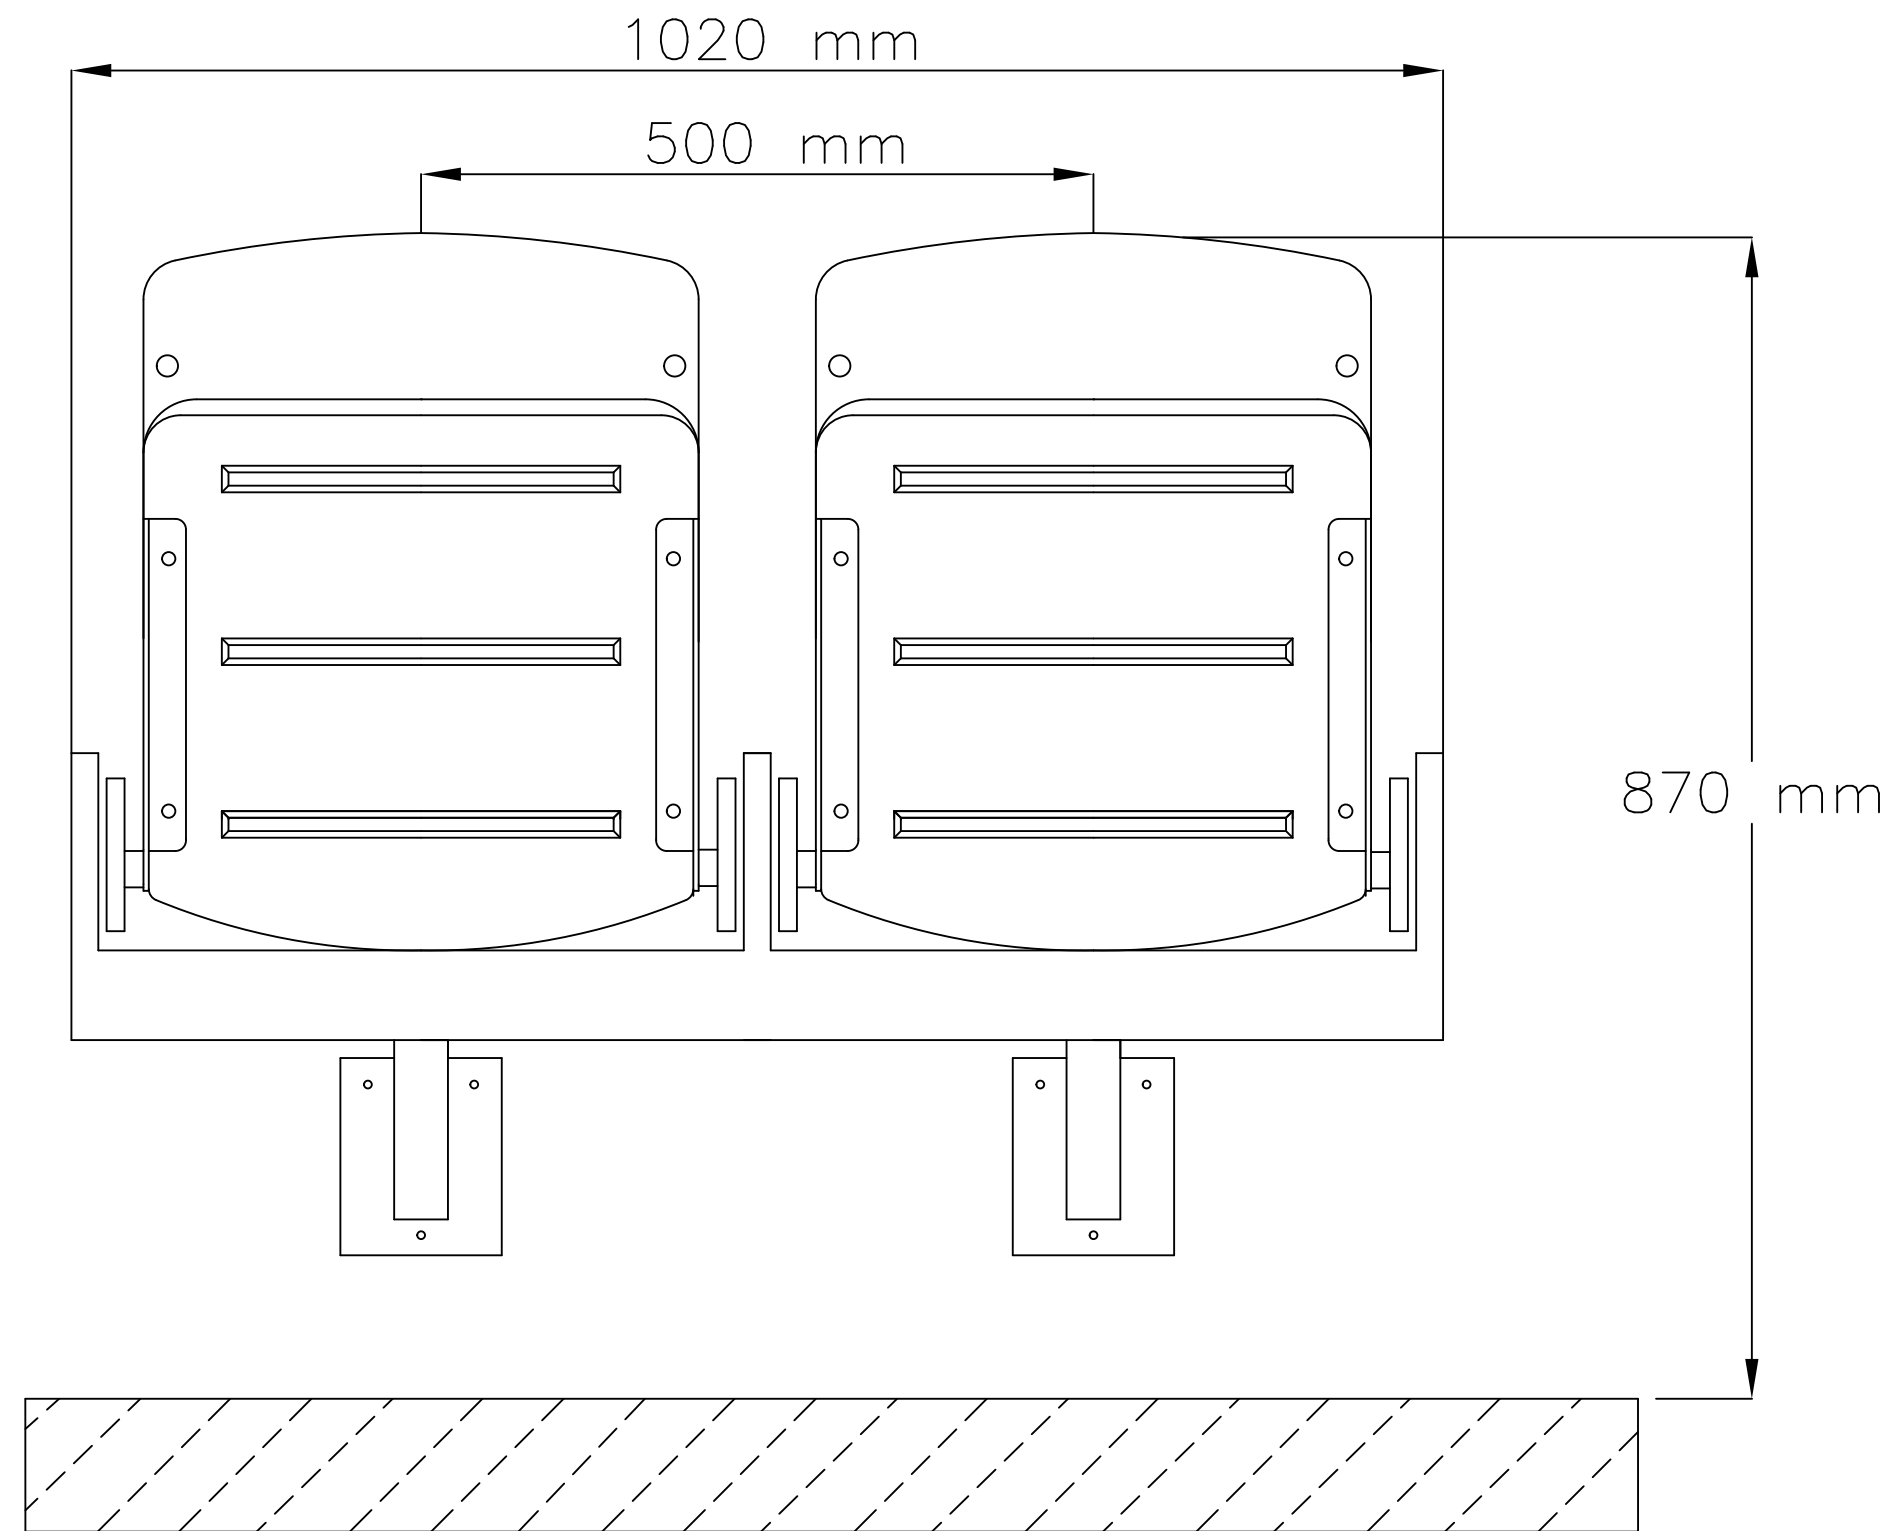

FRONT VIEW

SIDE VIEW

TOP VIEW

**REWIA  
TIP-UP STADIUM SEAT  
- riser mounted structure  
(double set)**