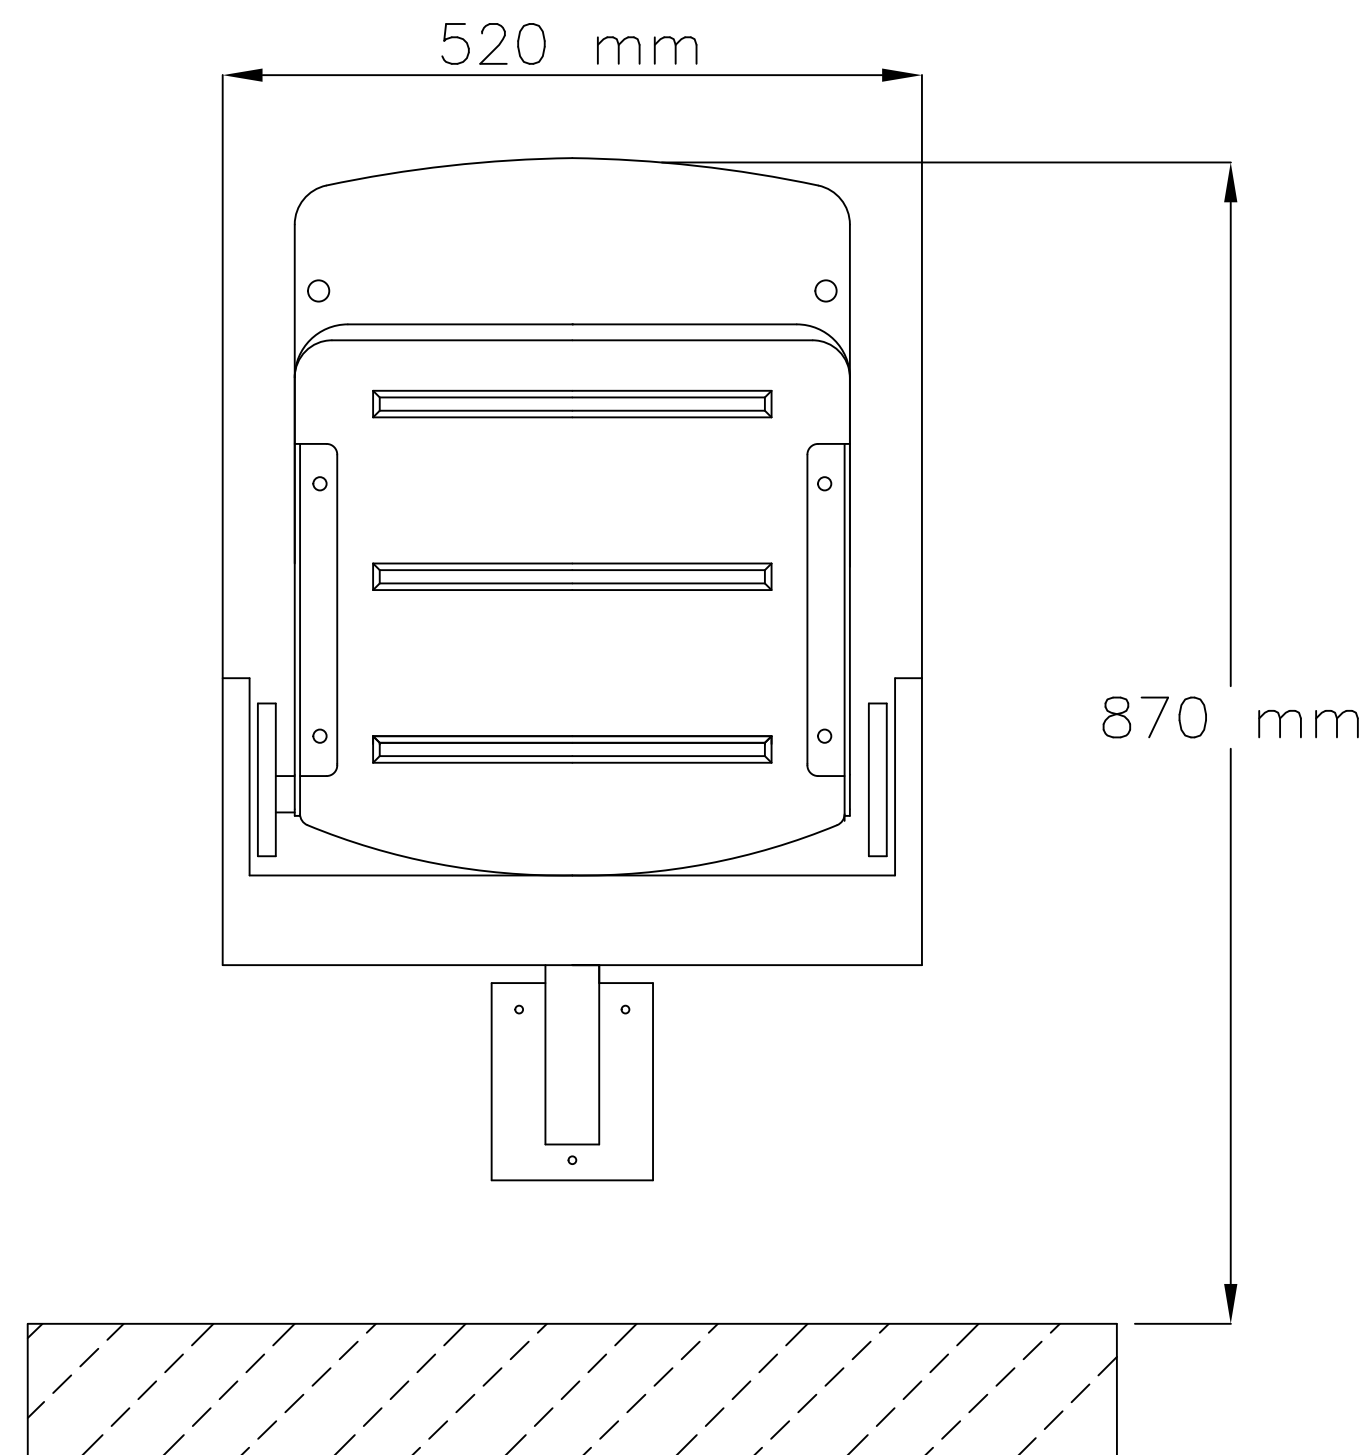

FRONT VIEW

SIDE VIEW

TOP VIEW

**REWIA
TIP-UP STADIUM SEAT
- riser mounted structure
(individual)**

www.prostar-stadium-seating.com