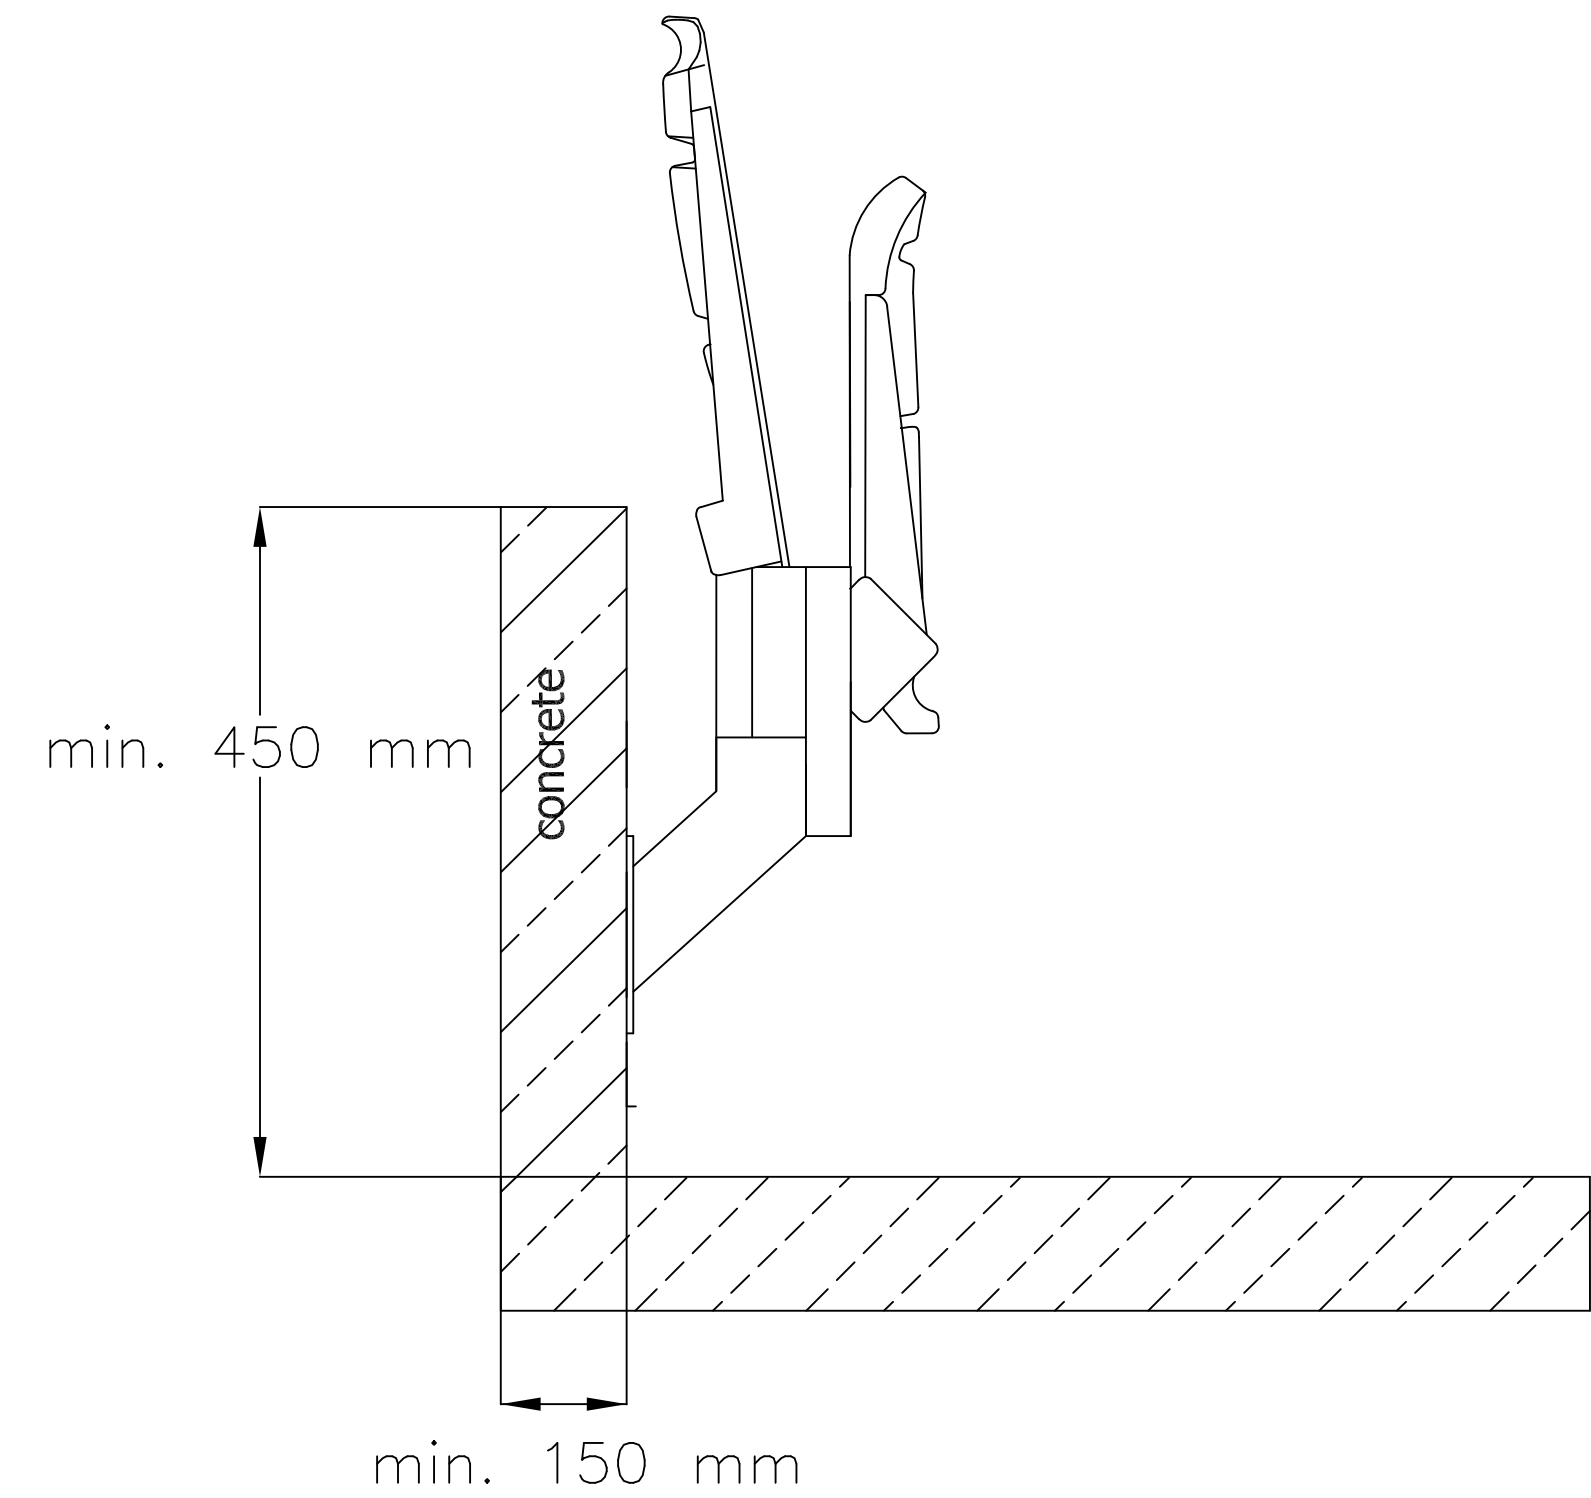

FRONT VIEW

SIDE VIEW

TOP VIEW

**REWIA
TIP-UP STADIUM SEAT
- riser mounted structure
(individual)**

www.prostar-stadium-seating.com