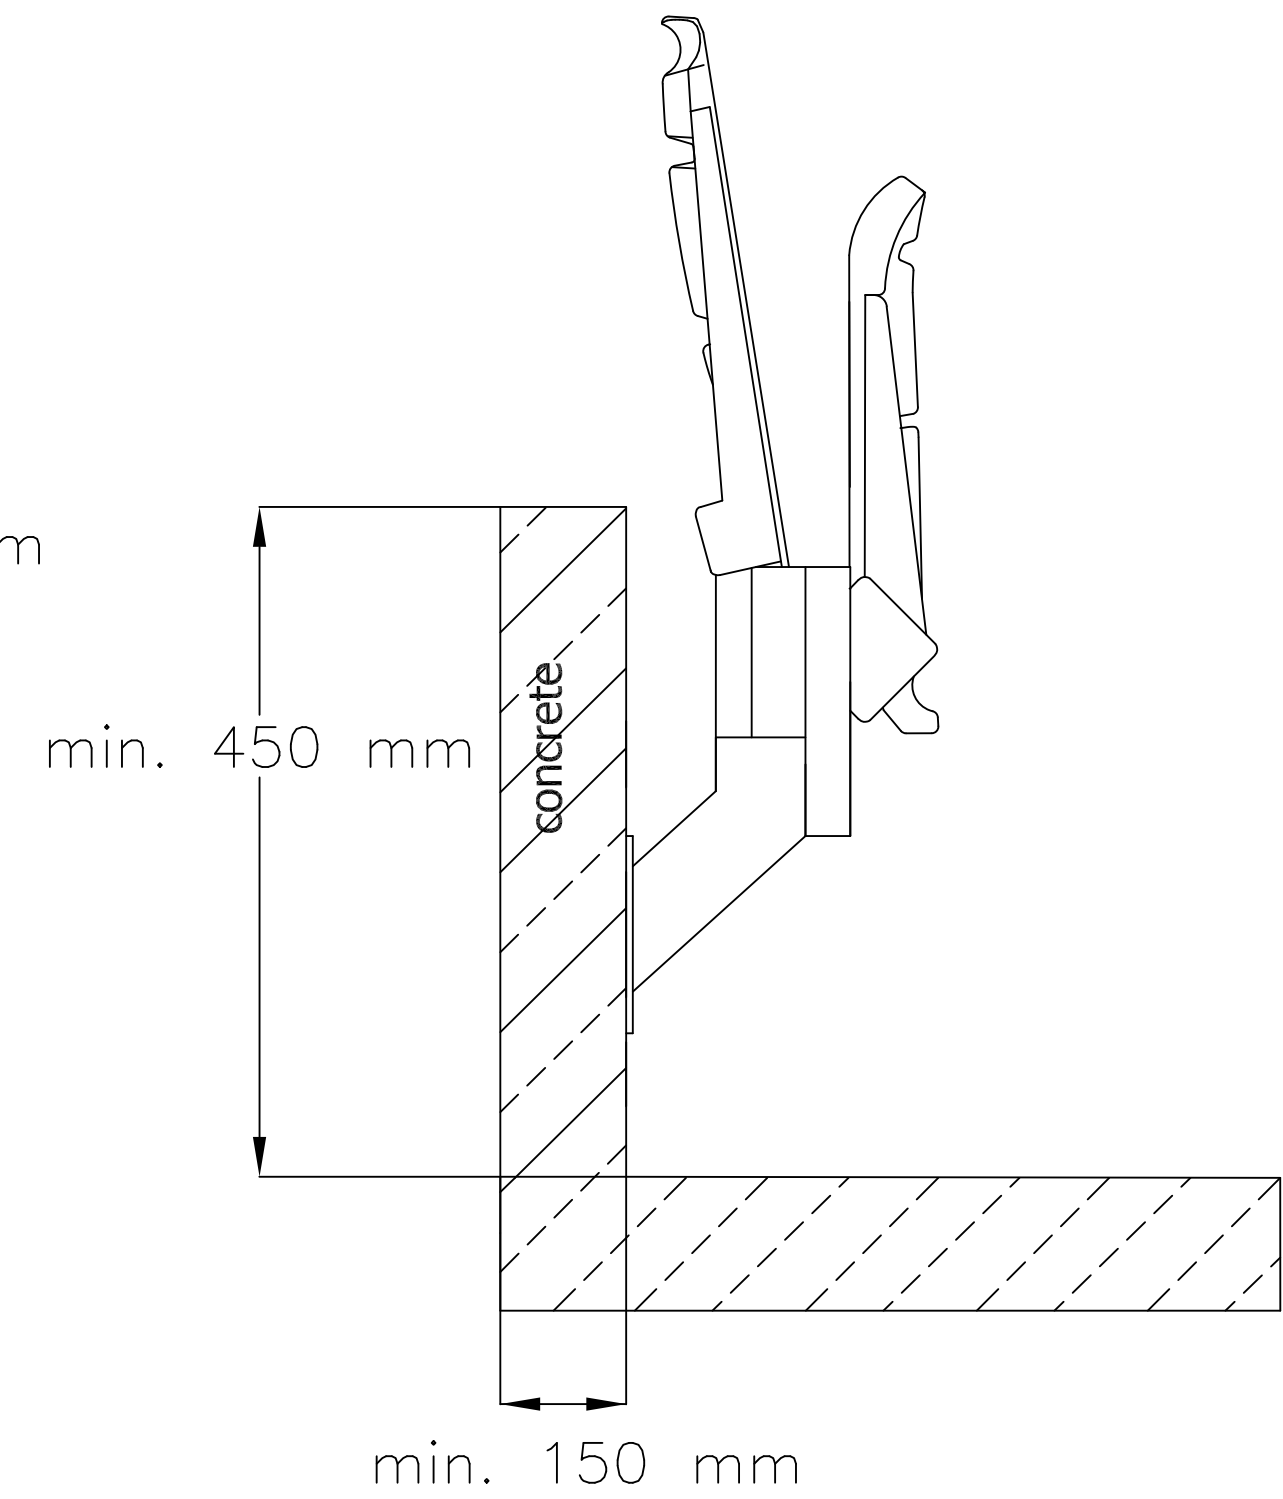

### SIDE VIEW

### TOP VIEW

**REWIA  
TIP-UP STADIUM SEAT  
- riser mounted structure  
(triple set)**