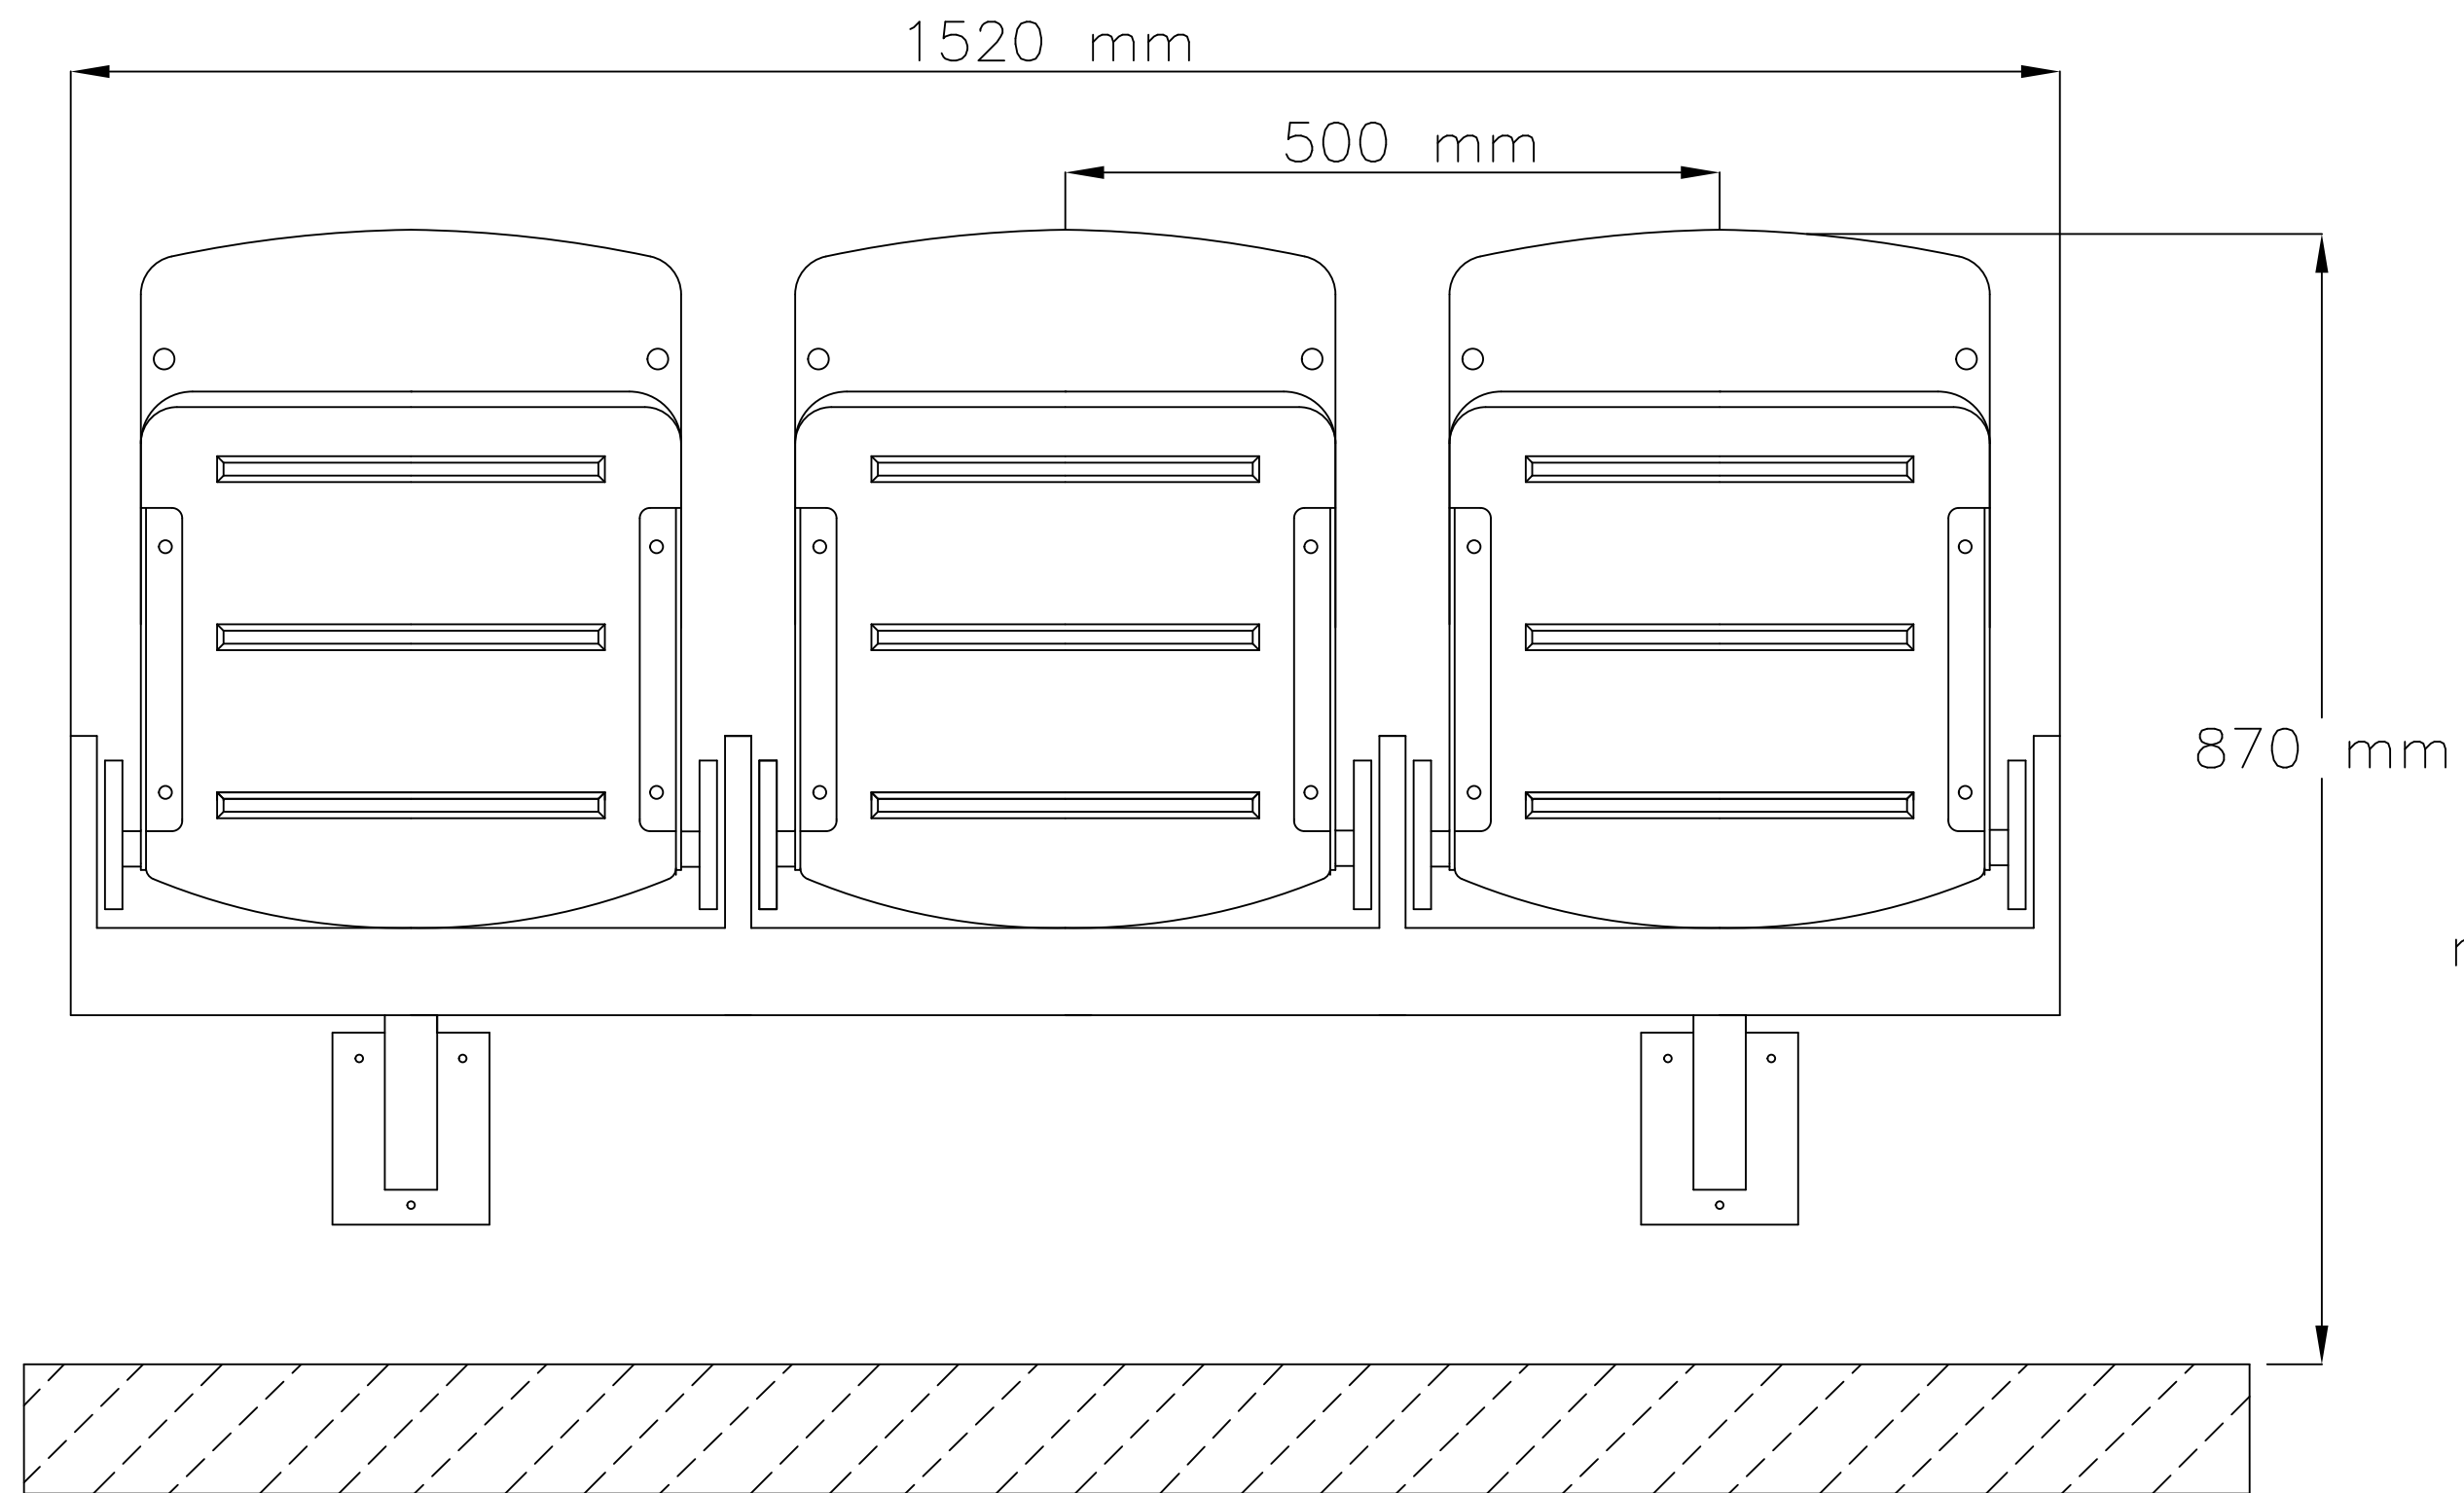

### SIDE VIEW

### TOP VIEW

**REWIA  
TIP-UP STADIUM SEAT  
- riser mounted structure  
(triple set)**