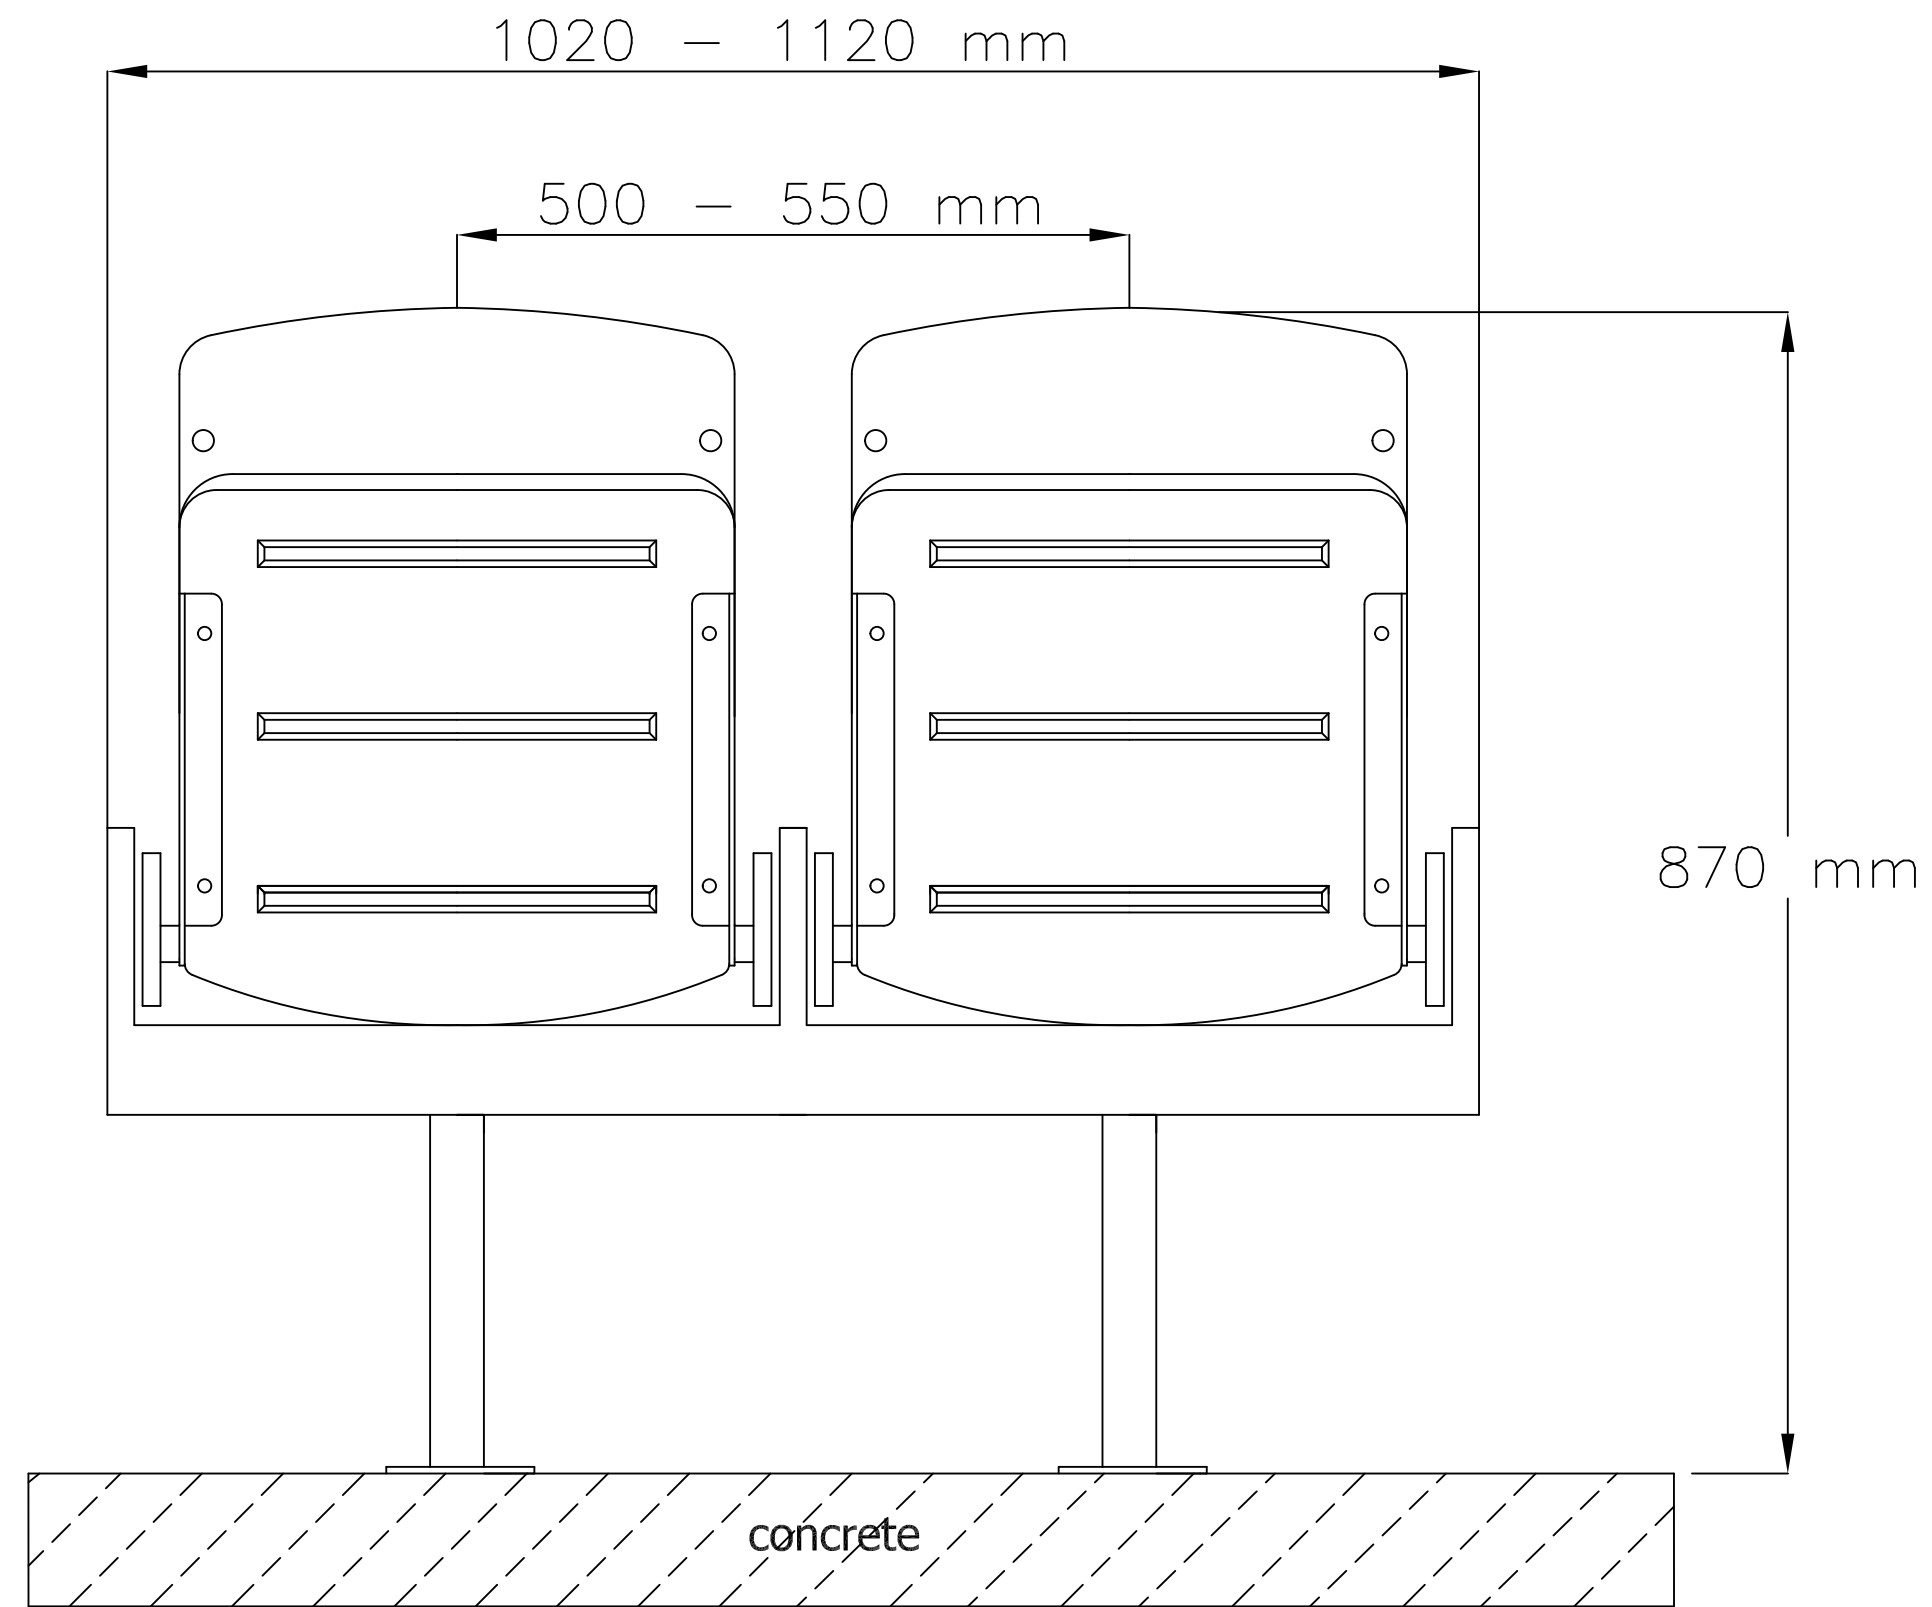

FRONT VIEW

SIDE VIEW

TOP VIEW

**REWIA
TIP-UP STADIUM SEAT :
- floor mounted structure
(double set)**