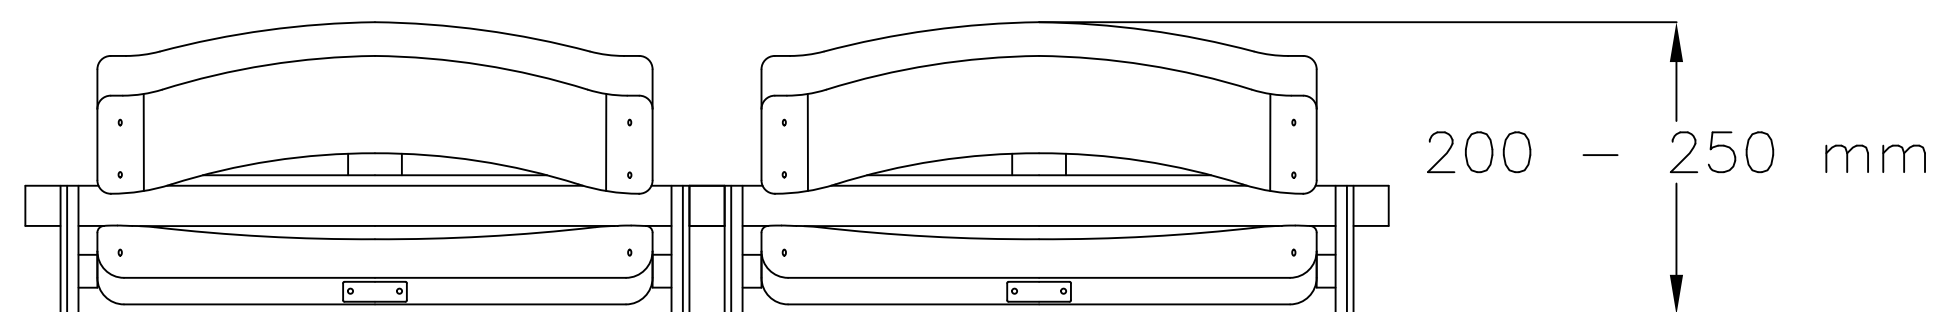

FRONT VIEW

SIDE VIEW

TOP VIEW

**REWIA
TIP-UP STADIUM SEAT :
- floor mounted structure
(double set)**