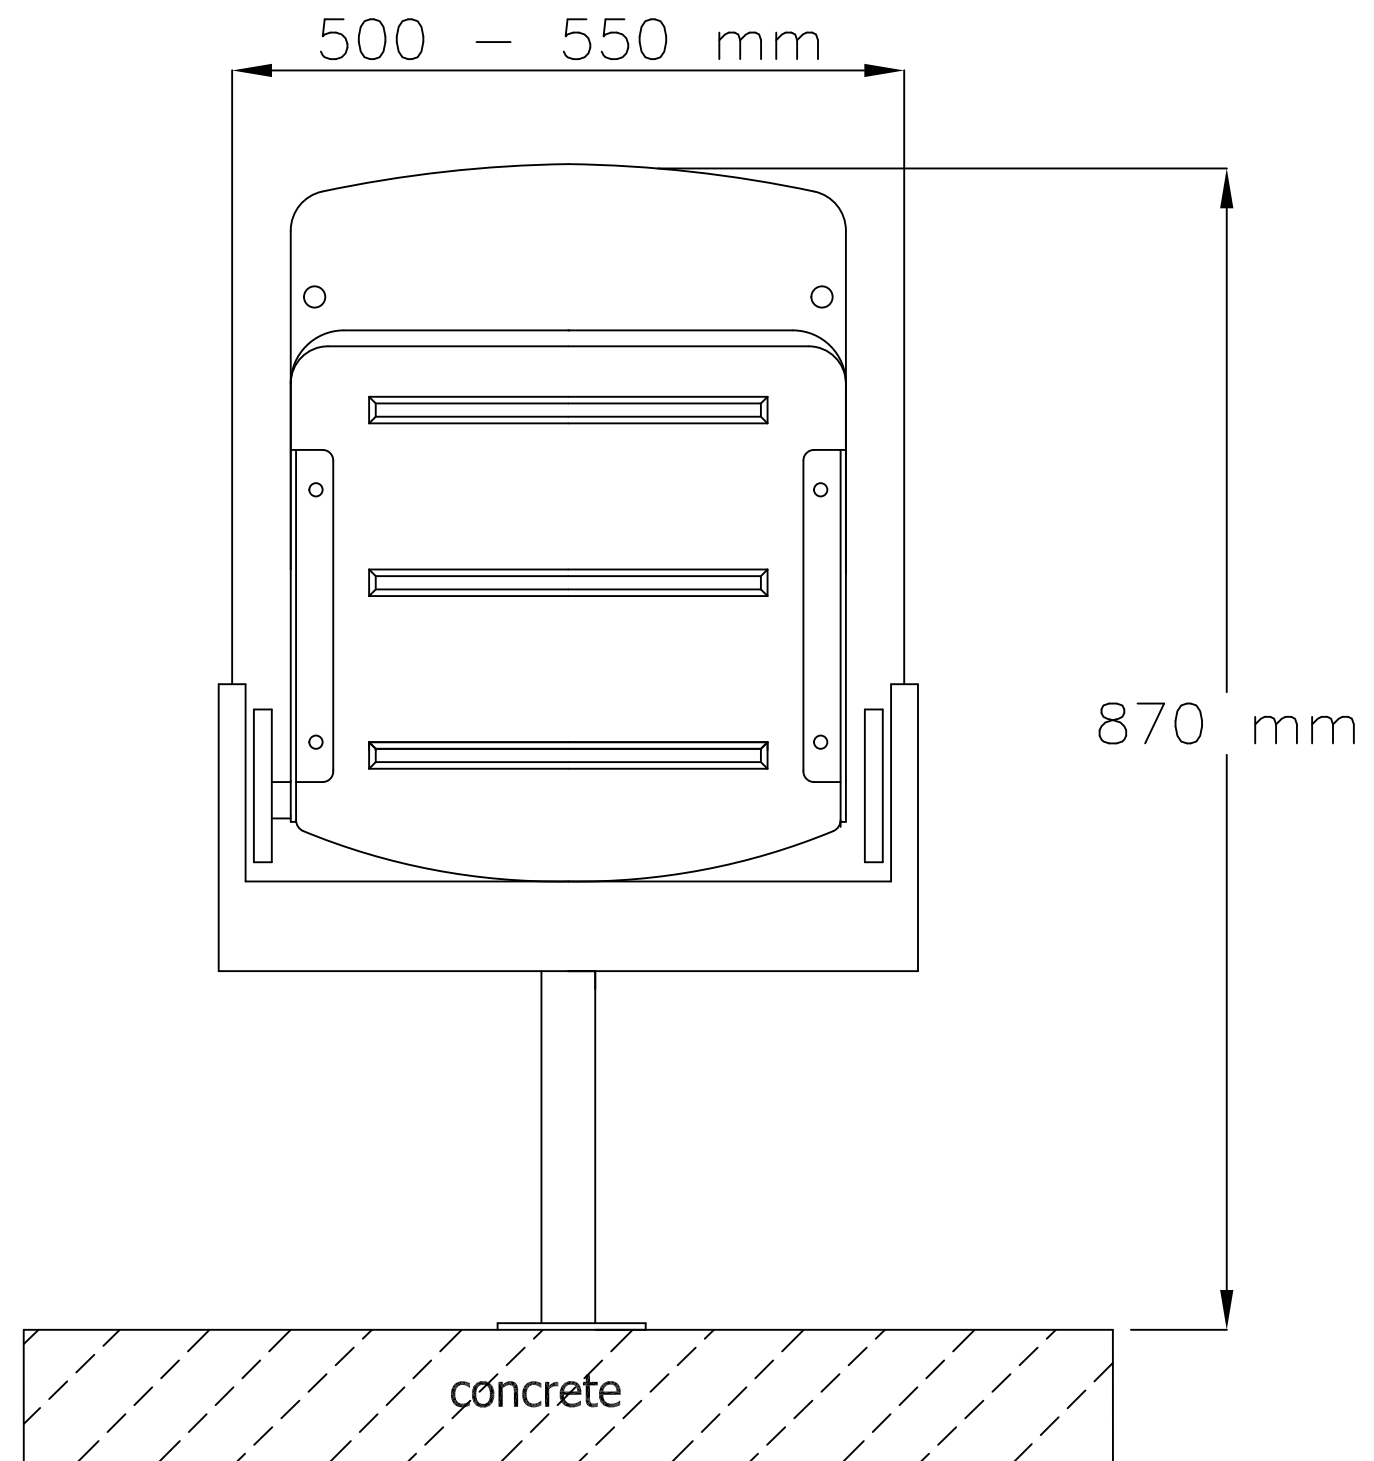

FRONT VIEW

SIDE VIEW

TOP VIEW

**REWIA
TIP-UP STADIUM SEAT :
- floor mounted structure
(individual)**

www.prostar-stadium-seating.com