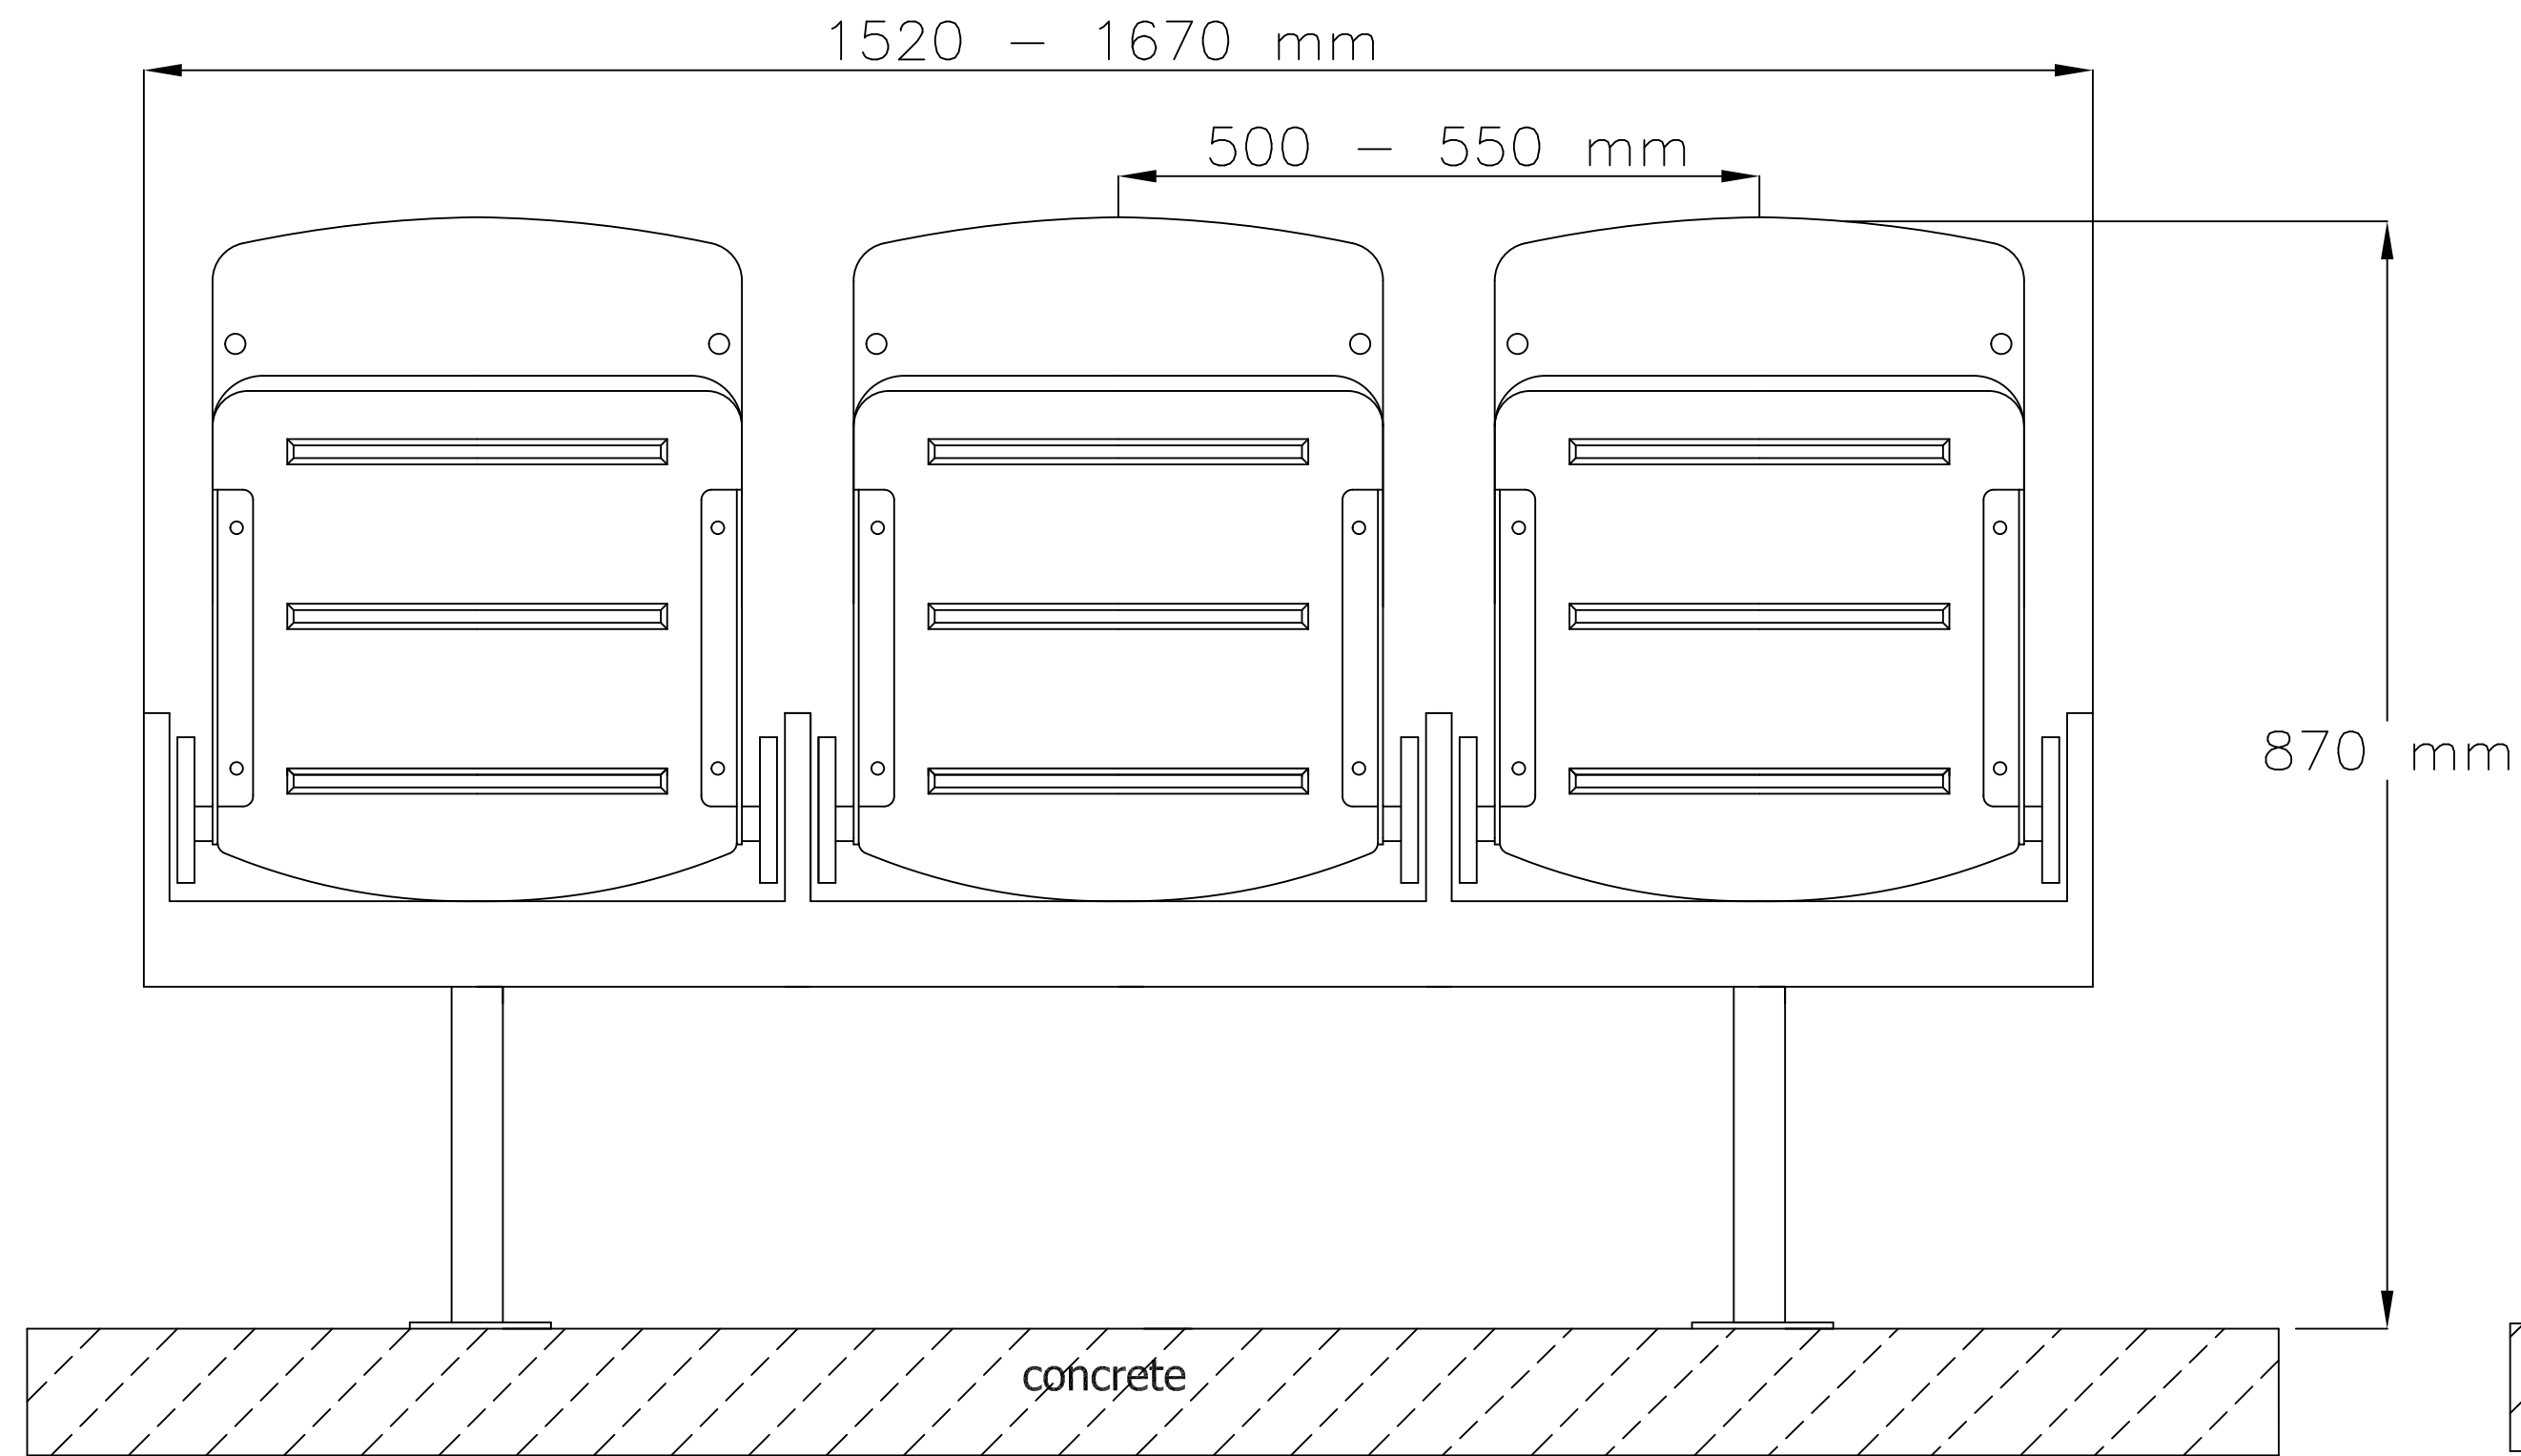

FRONT VIEW

SIDE VIEW

TOP VIEW

**REWIA
TIP-UP STADIUM SEAT :
- floor mounted structure
(triple set)**

www.prostar-stadium-seating.com