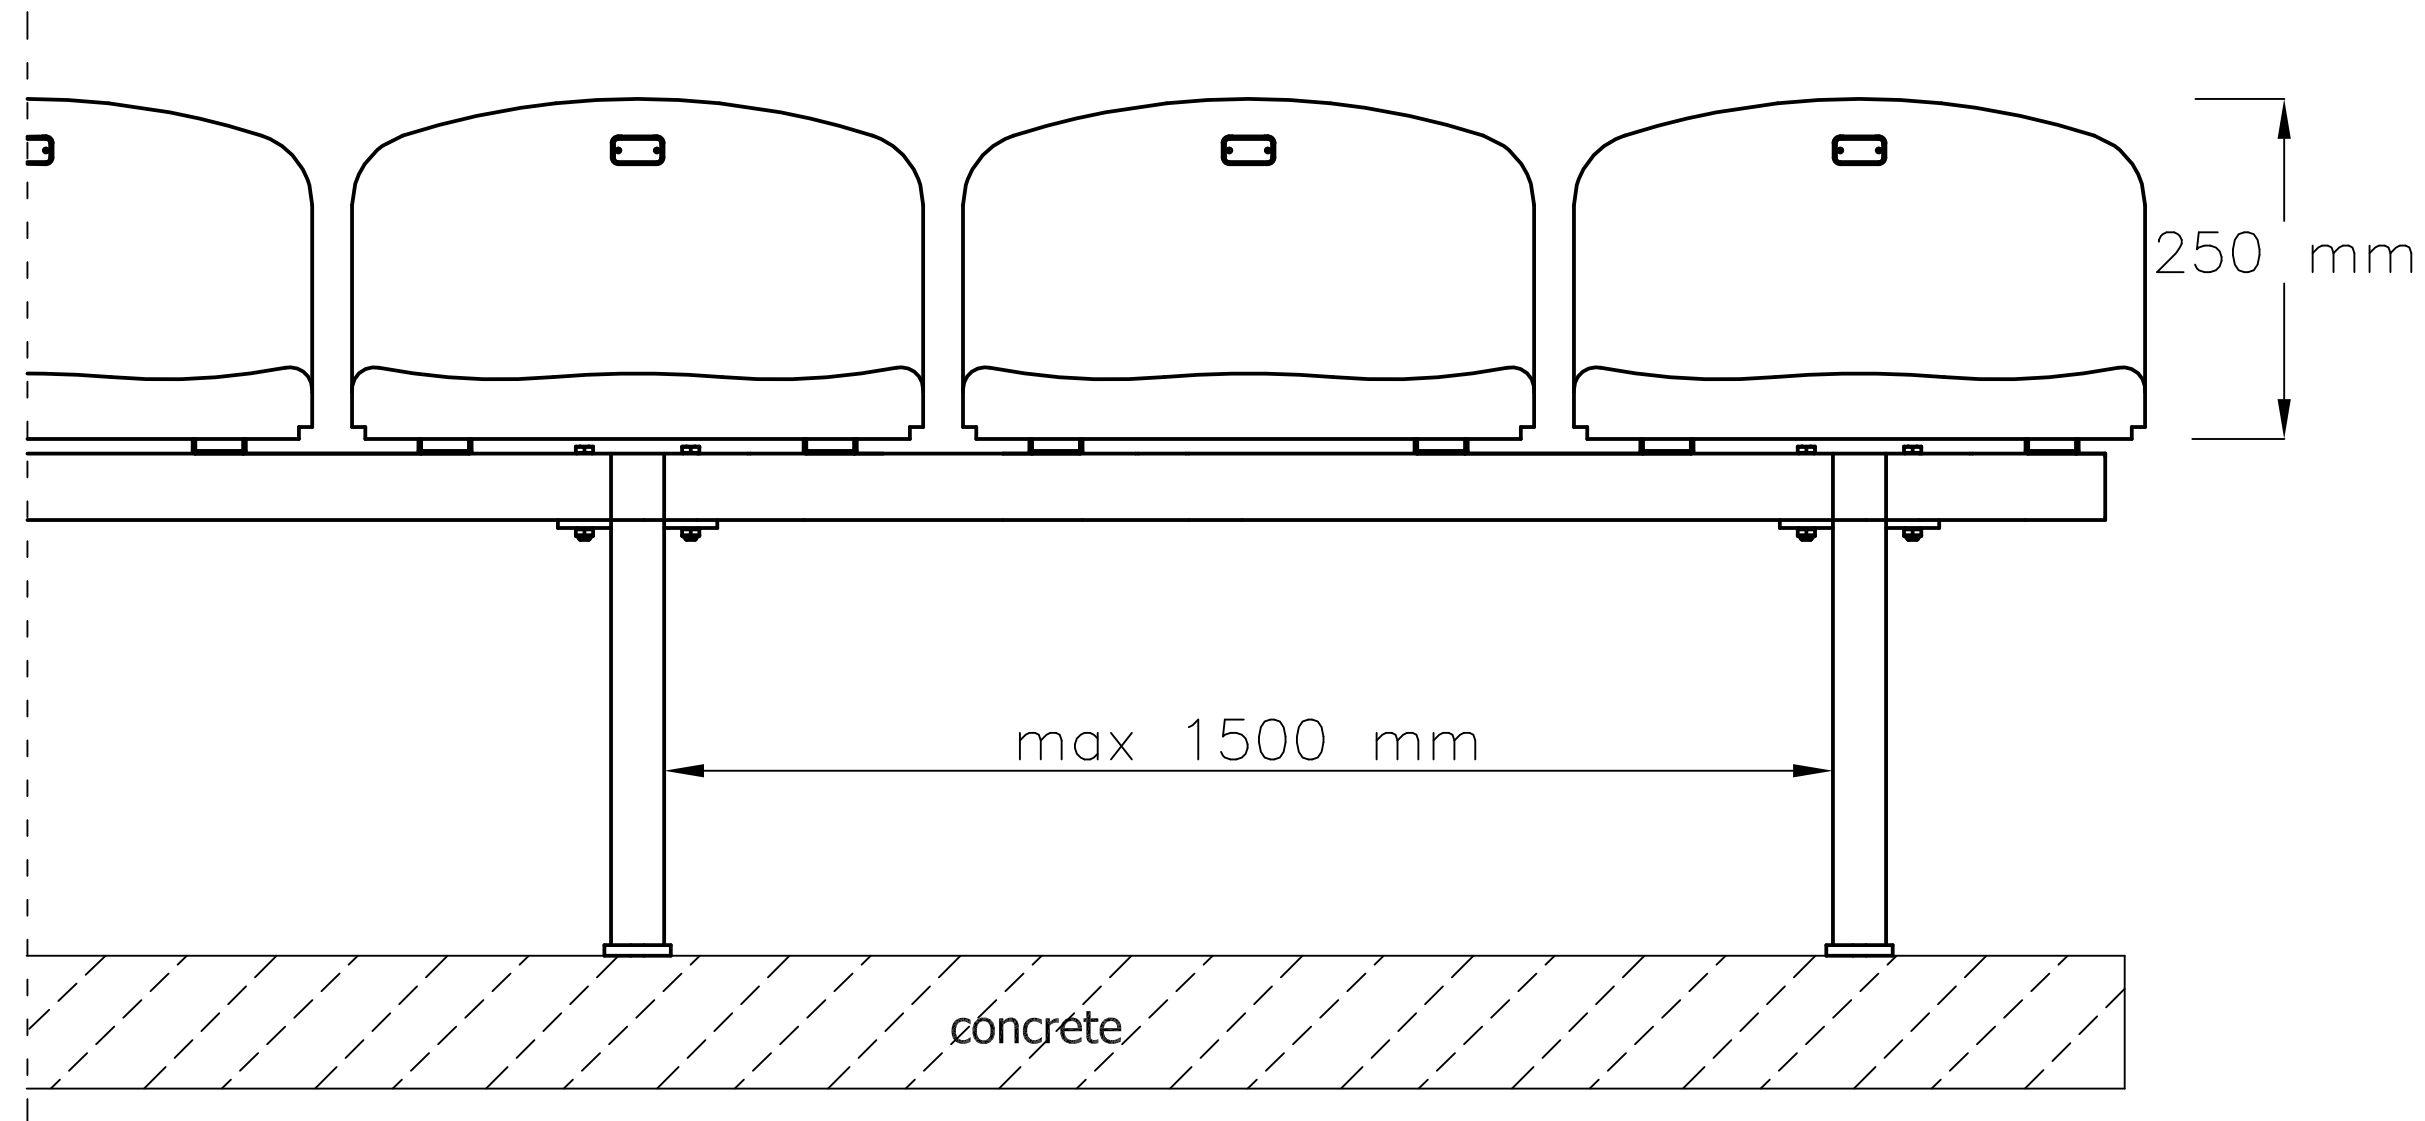

FRONT VIEW

SIDE VIEW

TOP VIEW

SO-05 STADIUM SEAT:

- floor mounted structure

www.prostar-stadium-seating.com