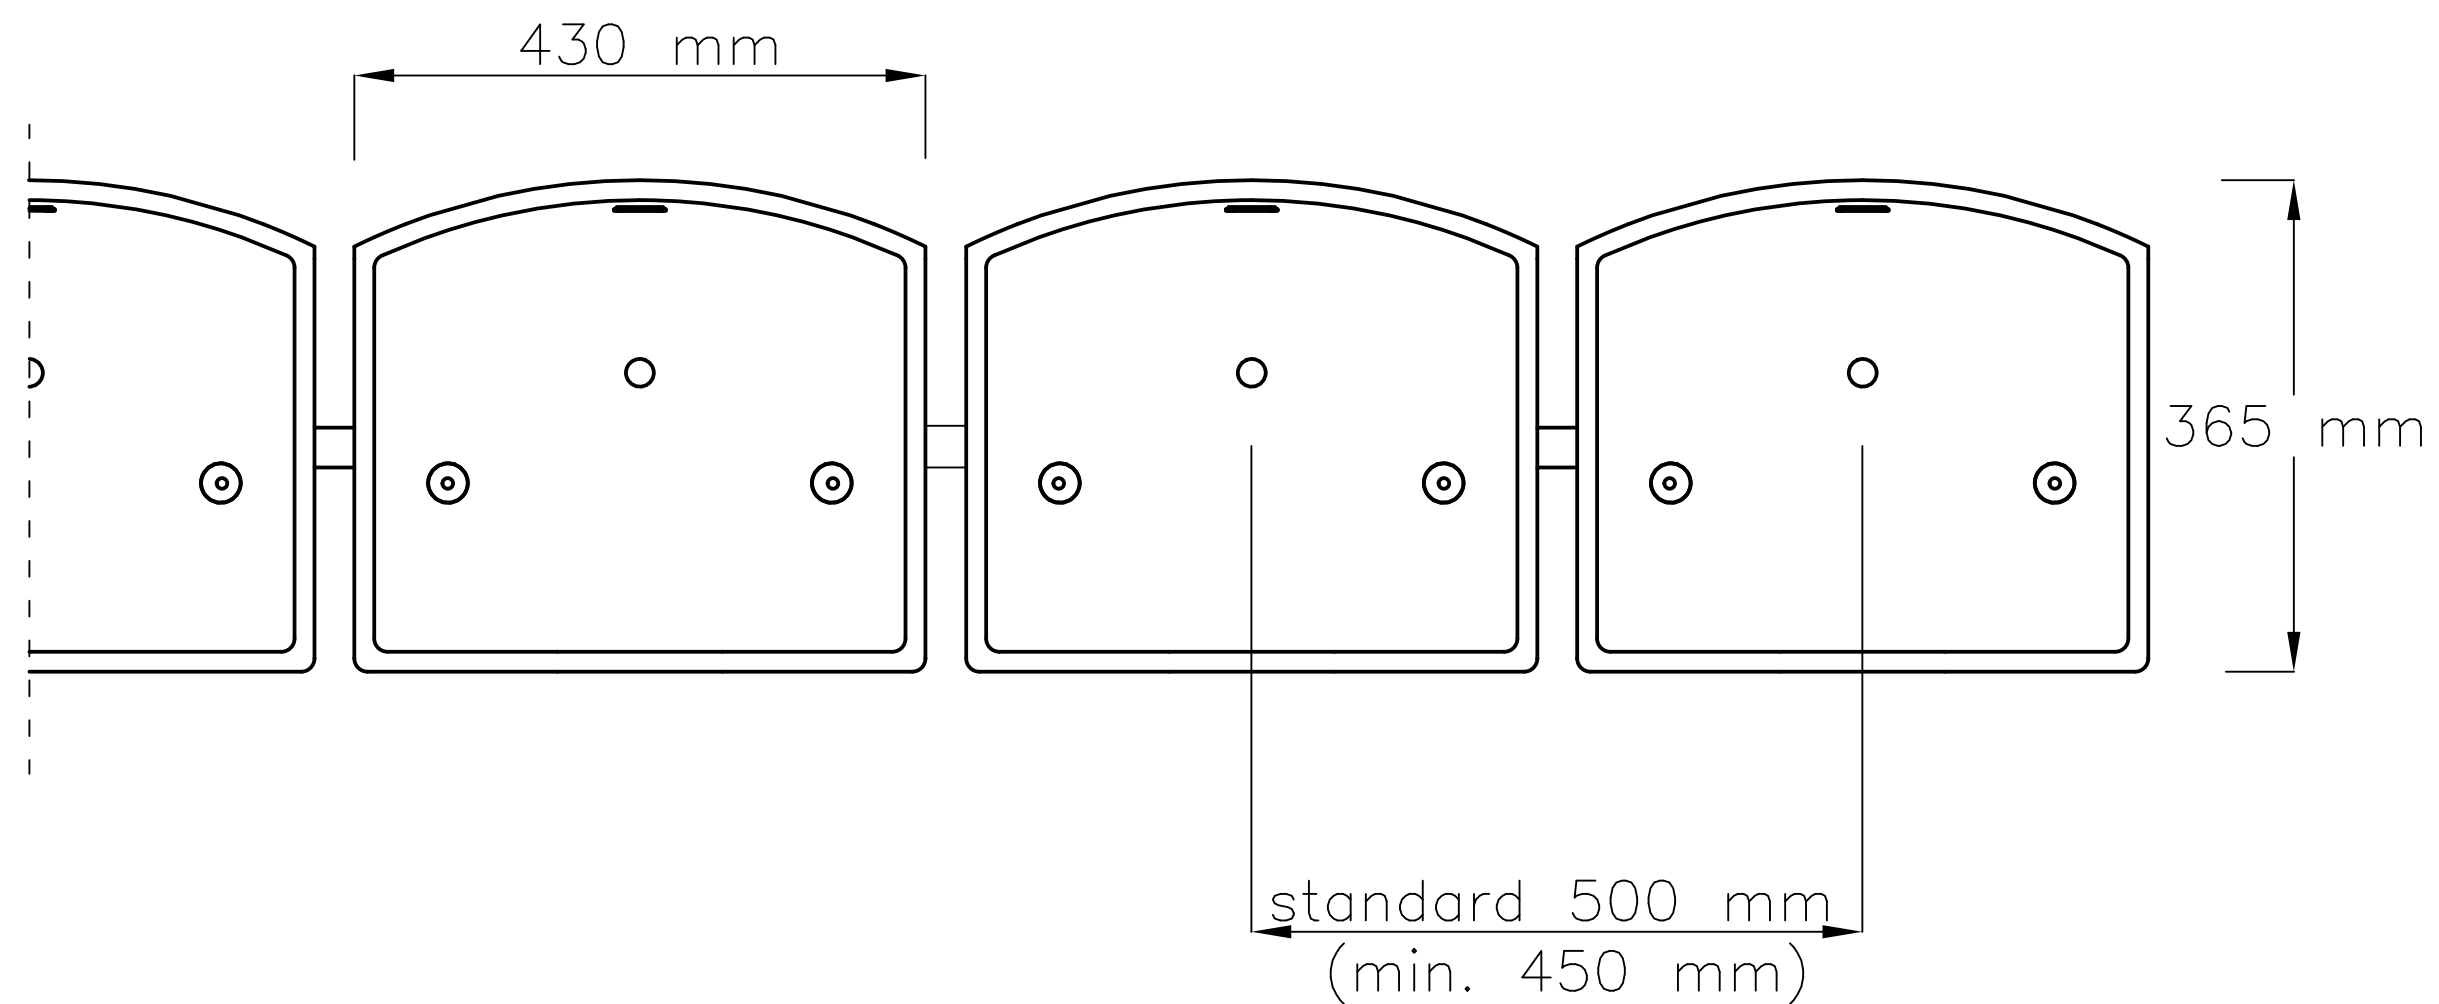

FRONT VIEW

SIDE VIEW

TOP VIEW

SO-05 STADIUM SEAT:

- floor mounted structure

www.prostar-stadium-seating.com