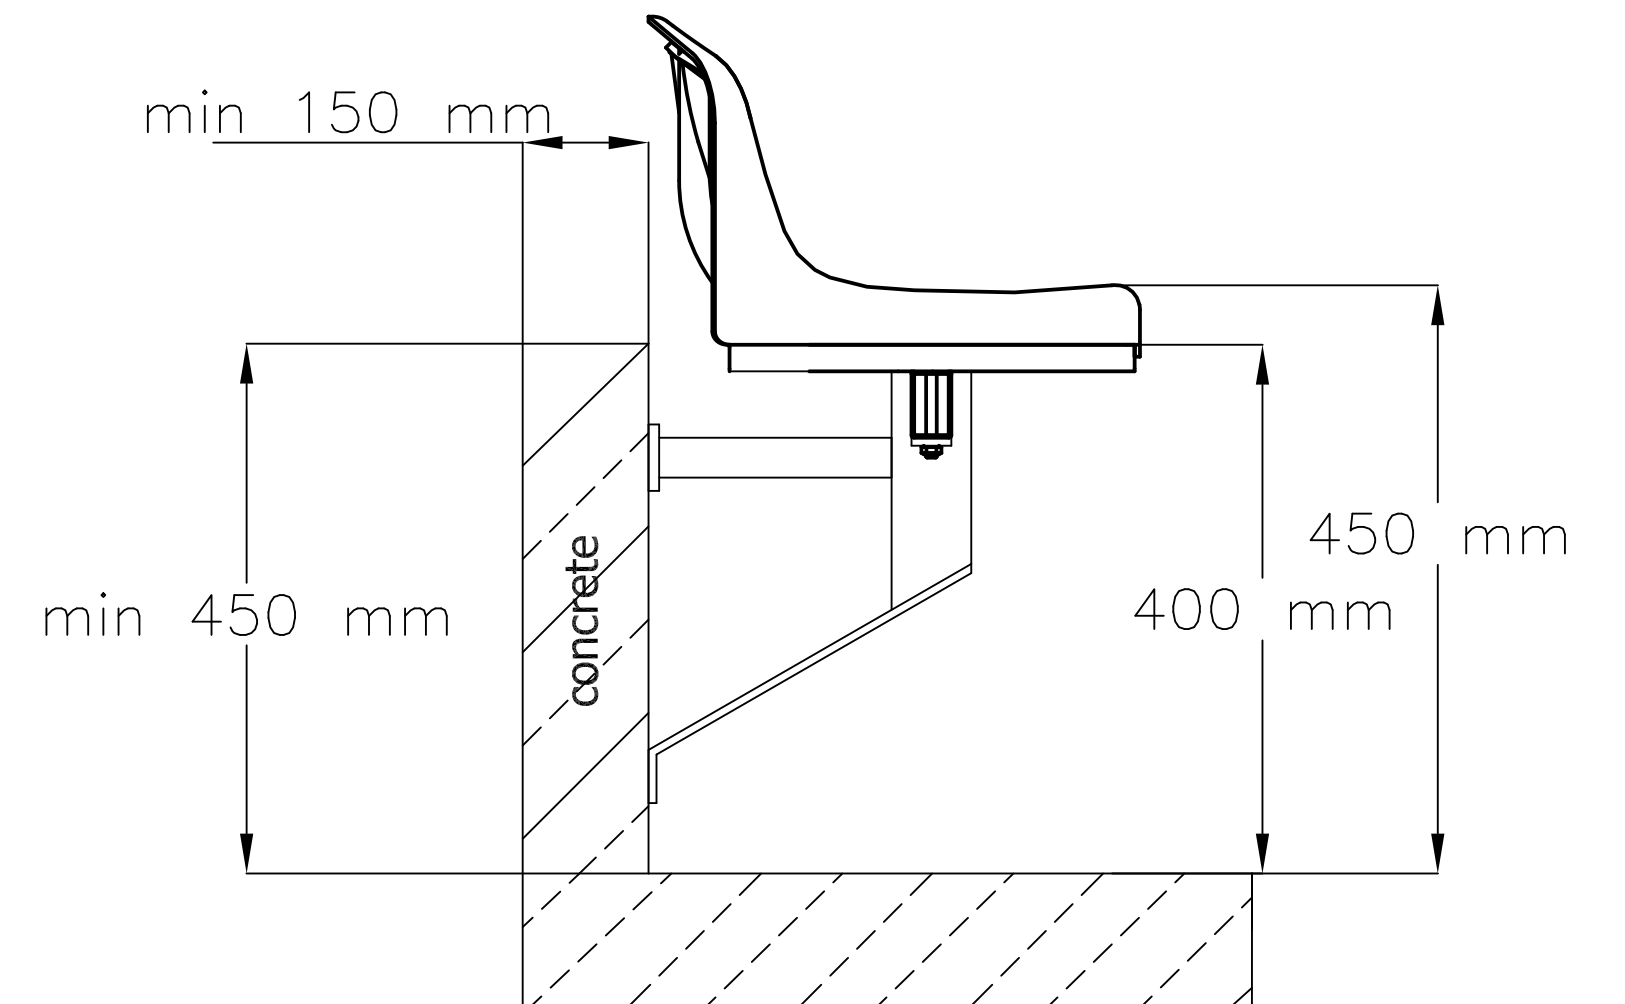

FRONT VIEW

SIDE VIEW

TOP VIEW

SO-05 STADIUM SEAT:

- riser mounted structure

www.prostar-stadium-seating.com