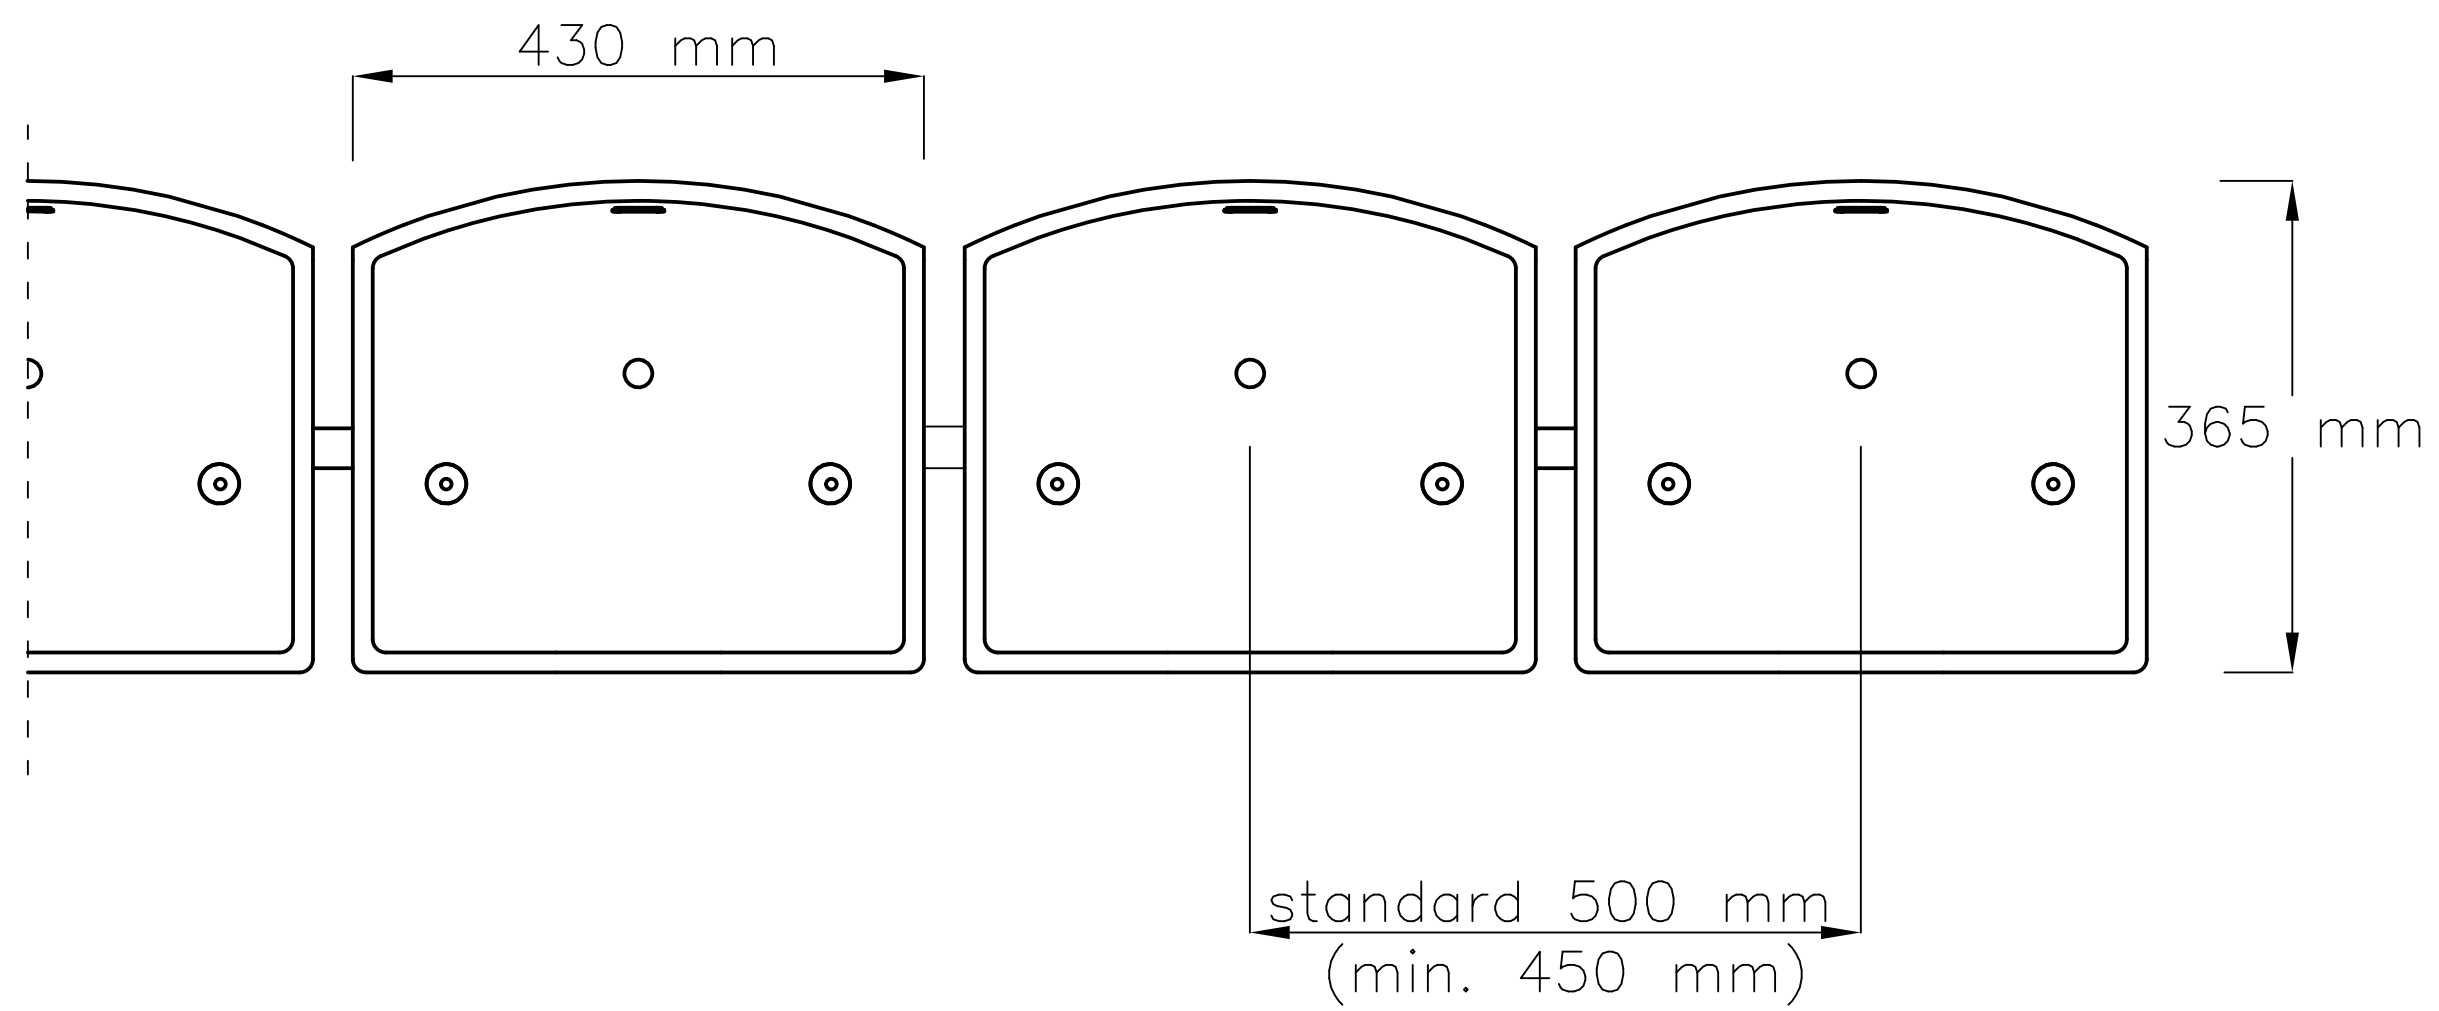

FRONT VIEW

SIDE VIEW

TOP VIEW

SO-05 STADIUM SEAT:

- riser mounted structure

www.prostar-stadium-seating.com