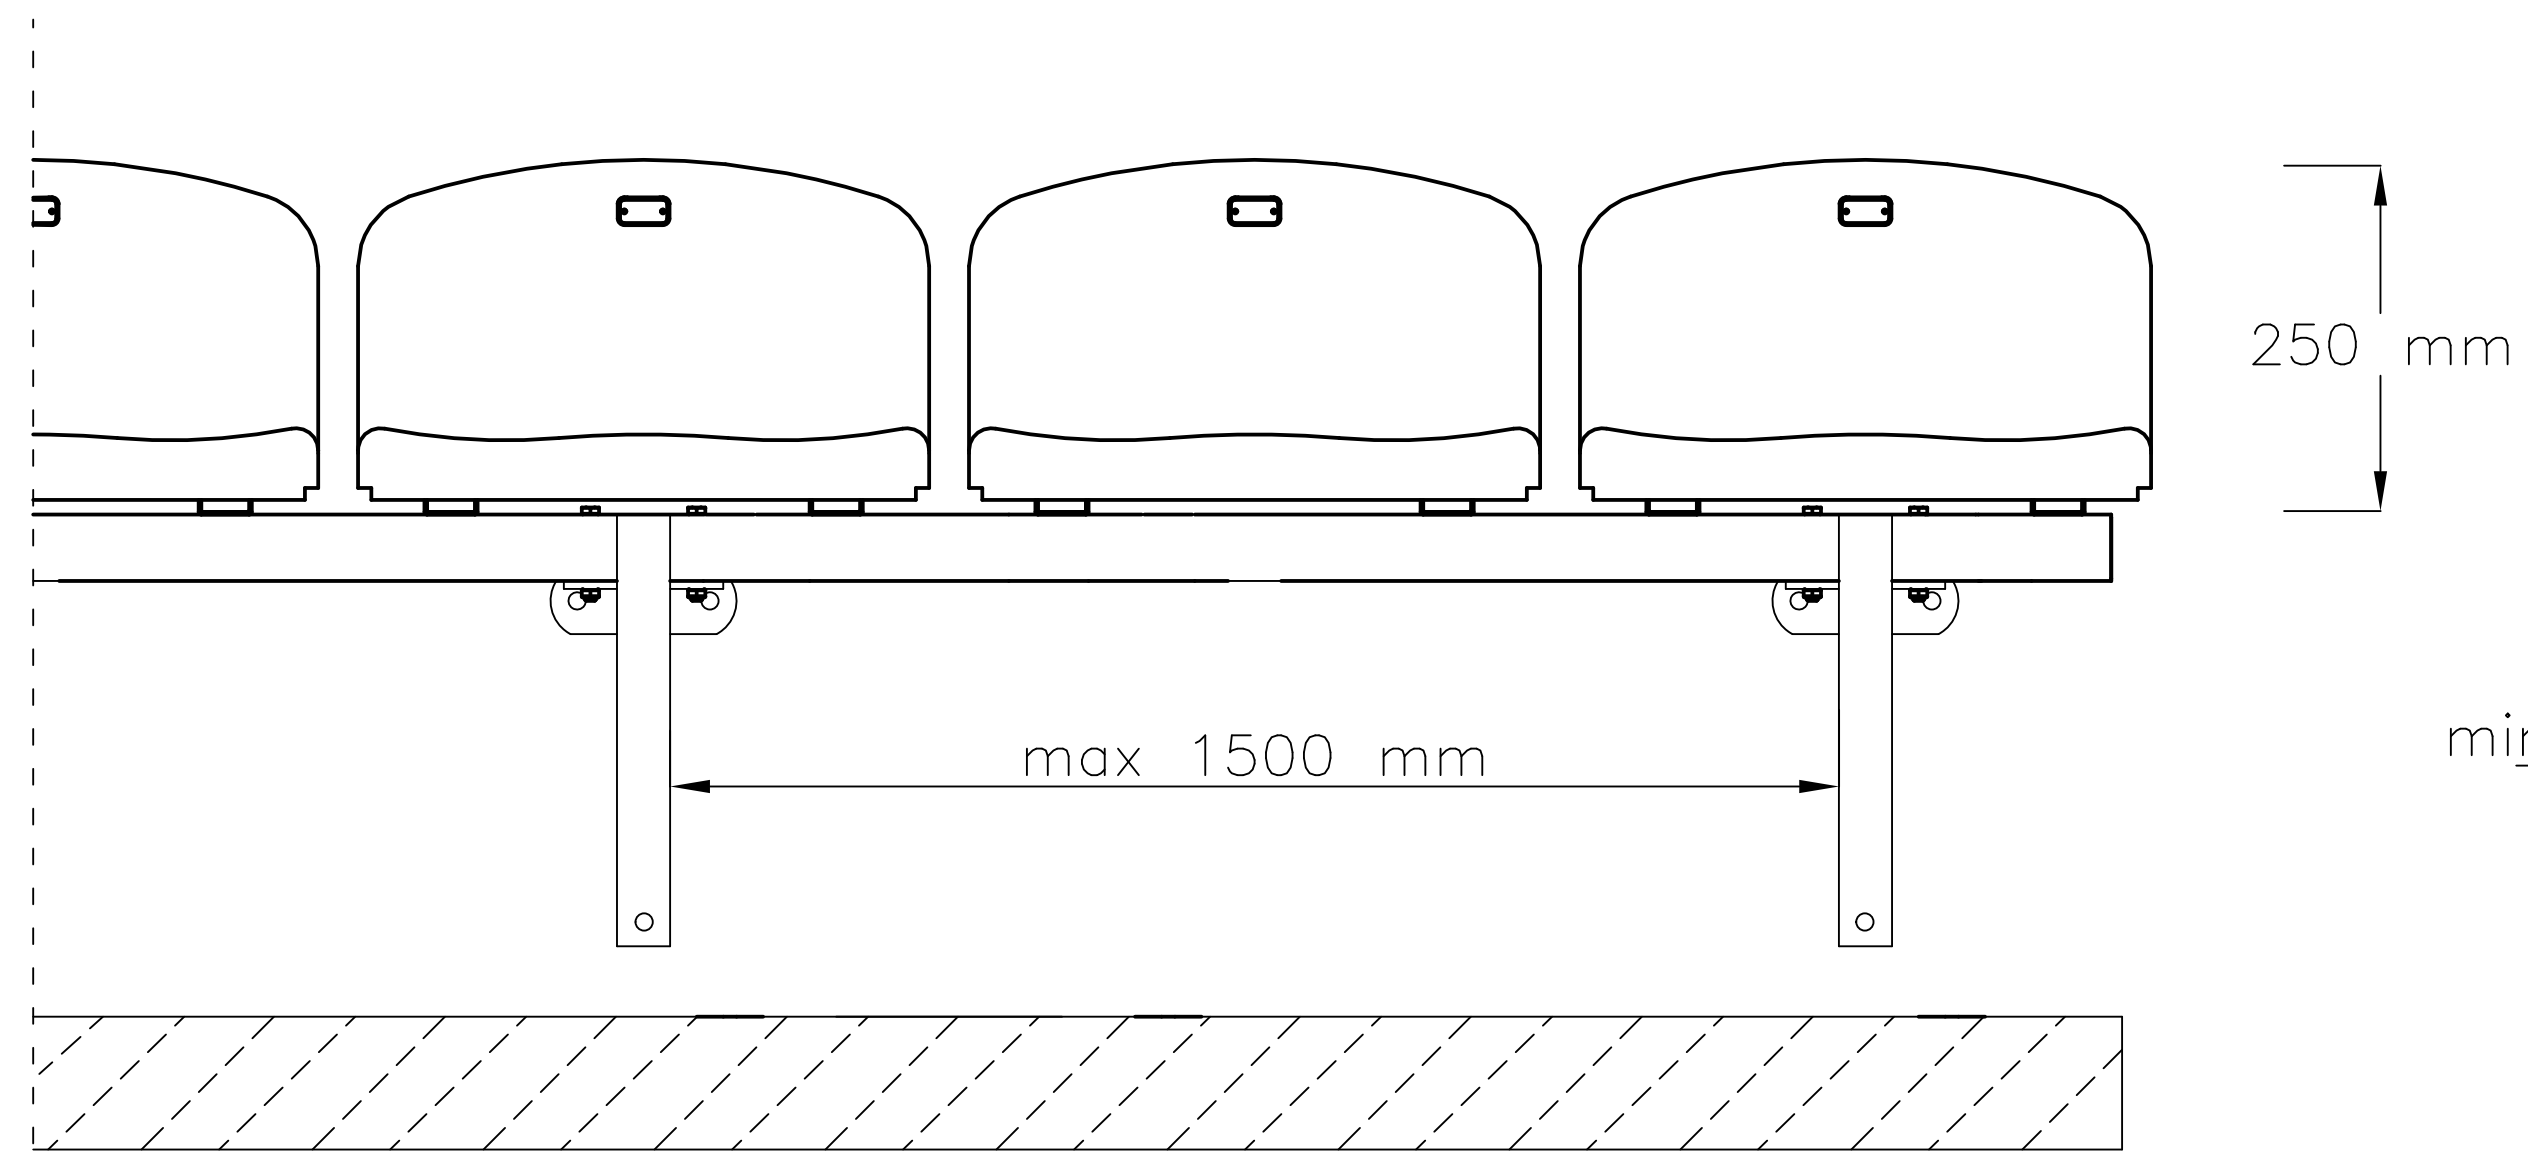

FRONT VIEW

SIDE VIEW

TOP VIEW

SO-05 STADIUM SEAT:

- riser mounted structure

www.prostar-stadium-seating.com