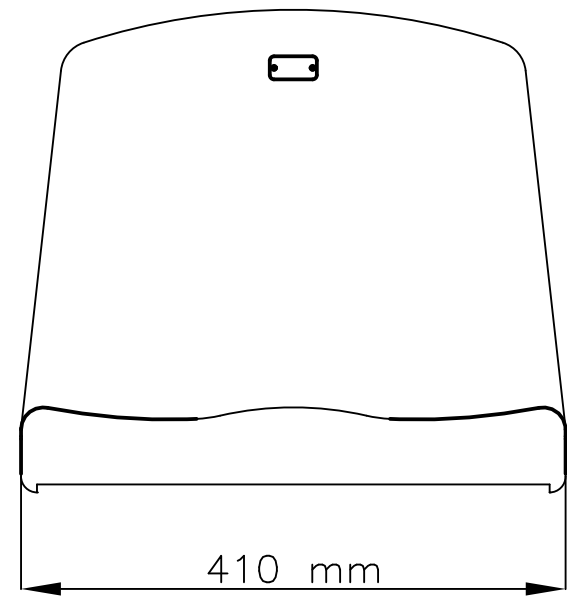

FRONT VIEW

SIDE VIEW

TOP VIEW

WO-03 STADIUM SEAT

www.prostar-stadium-seating.com