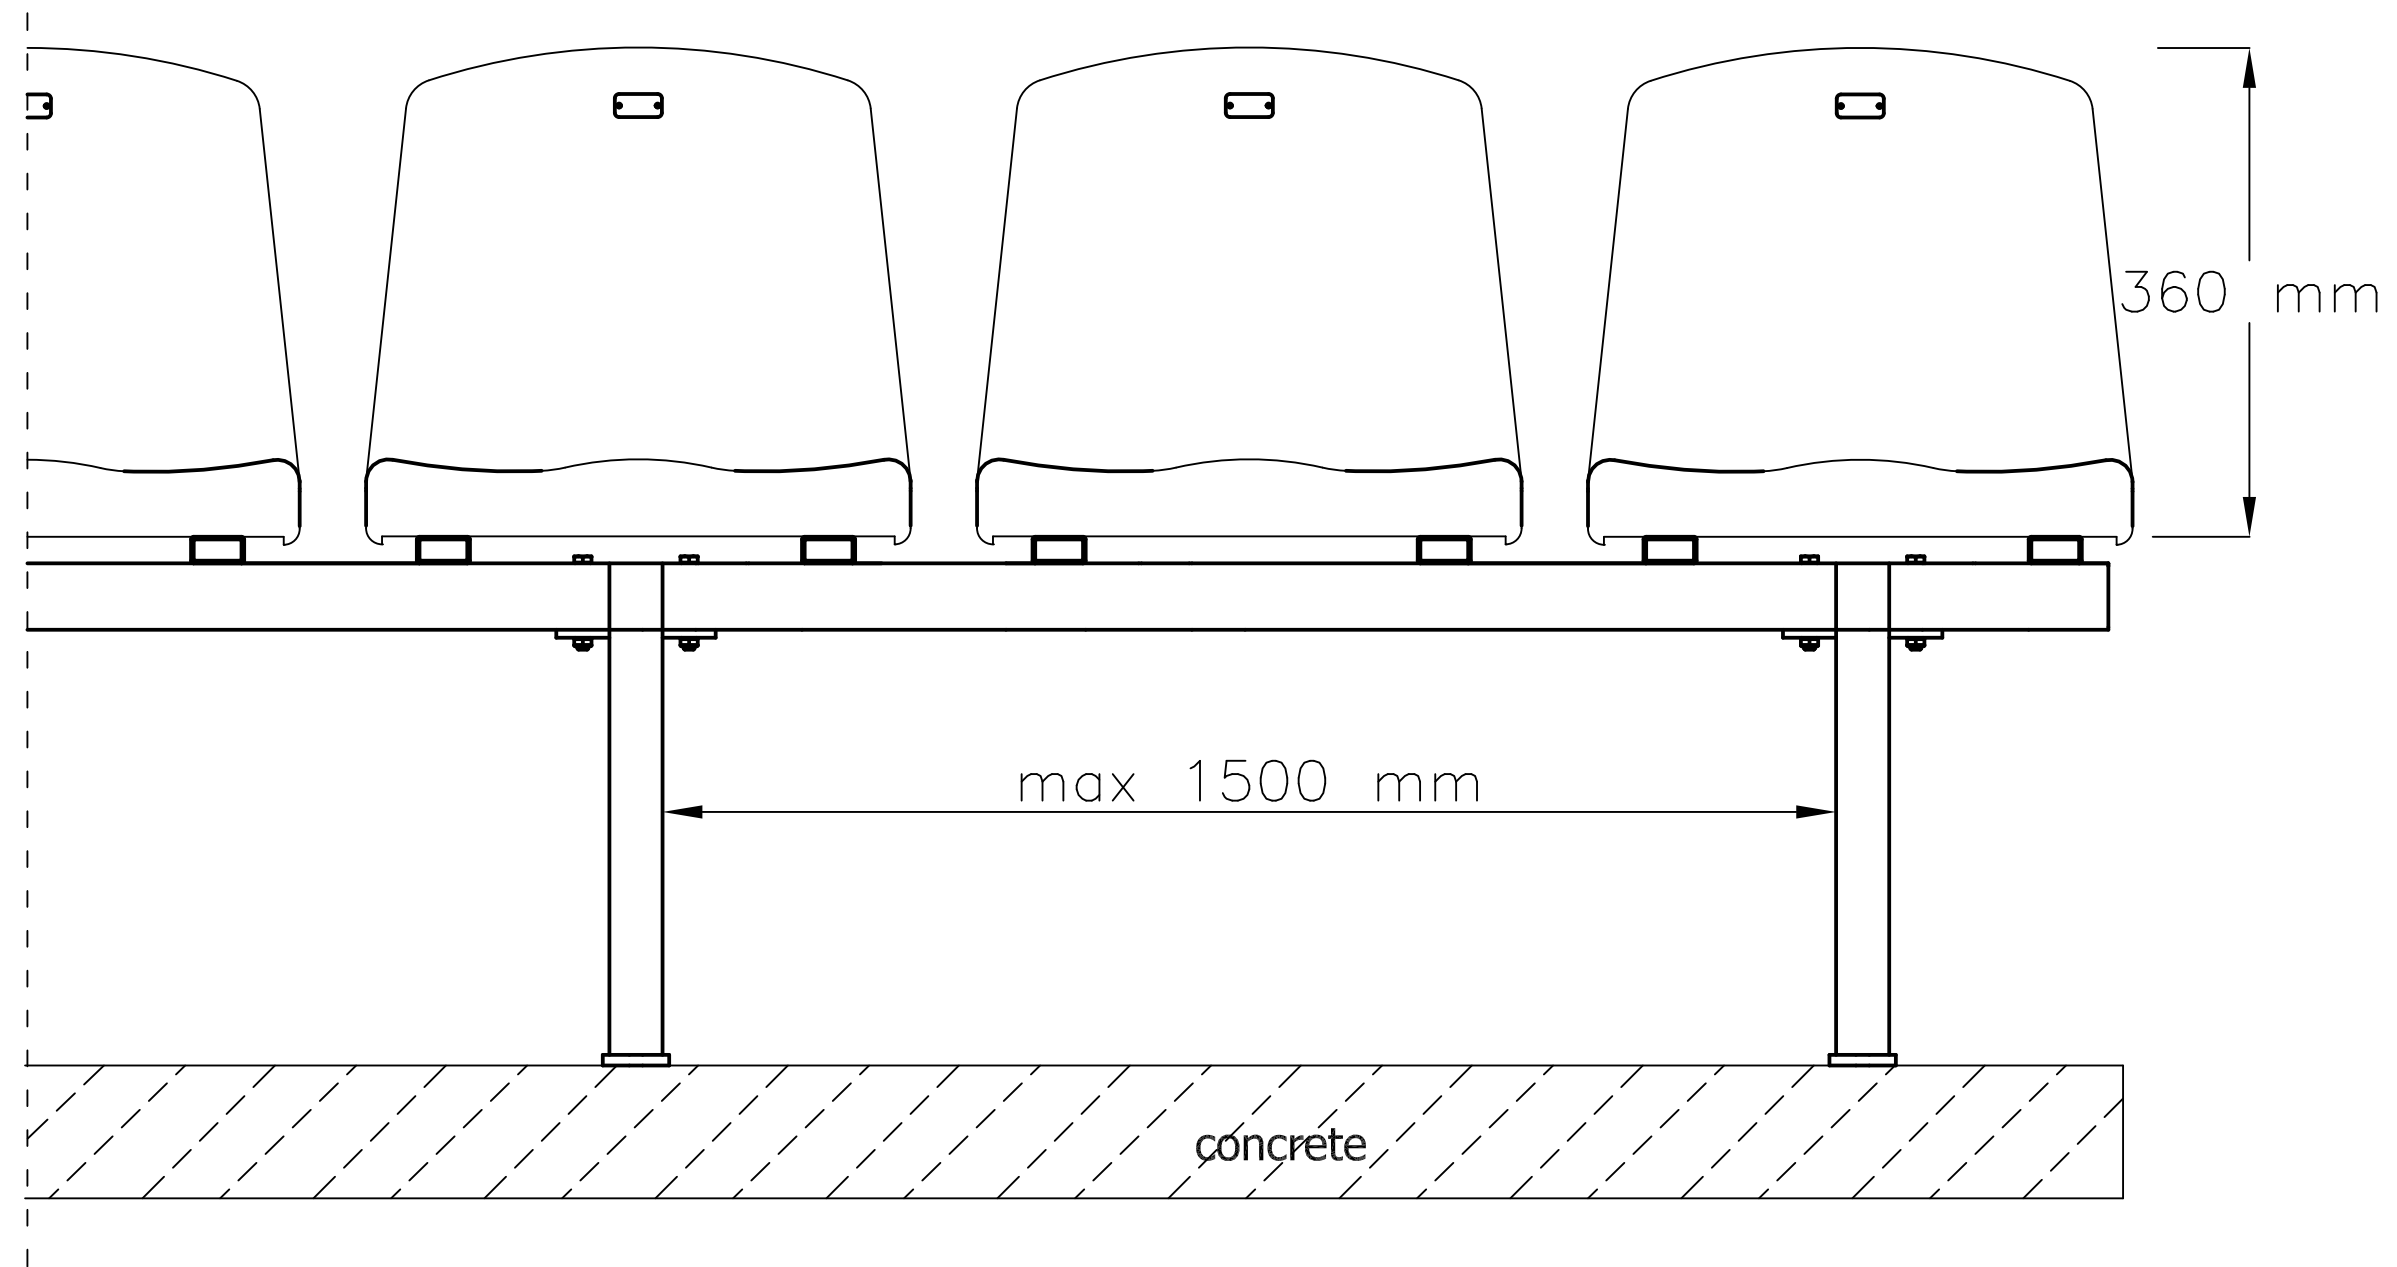

FRONT VIEW

SIDE VIEW

TOP VIEW

WO-03 STADIUM SEAT:
- floor mounted structure