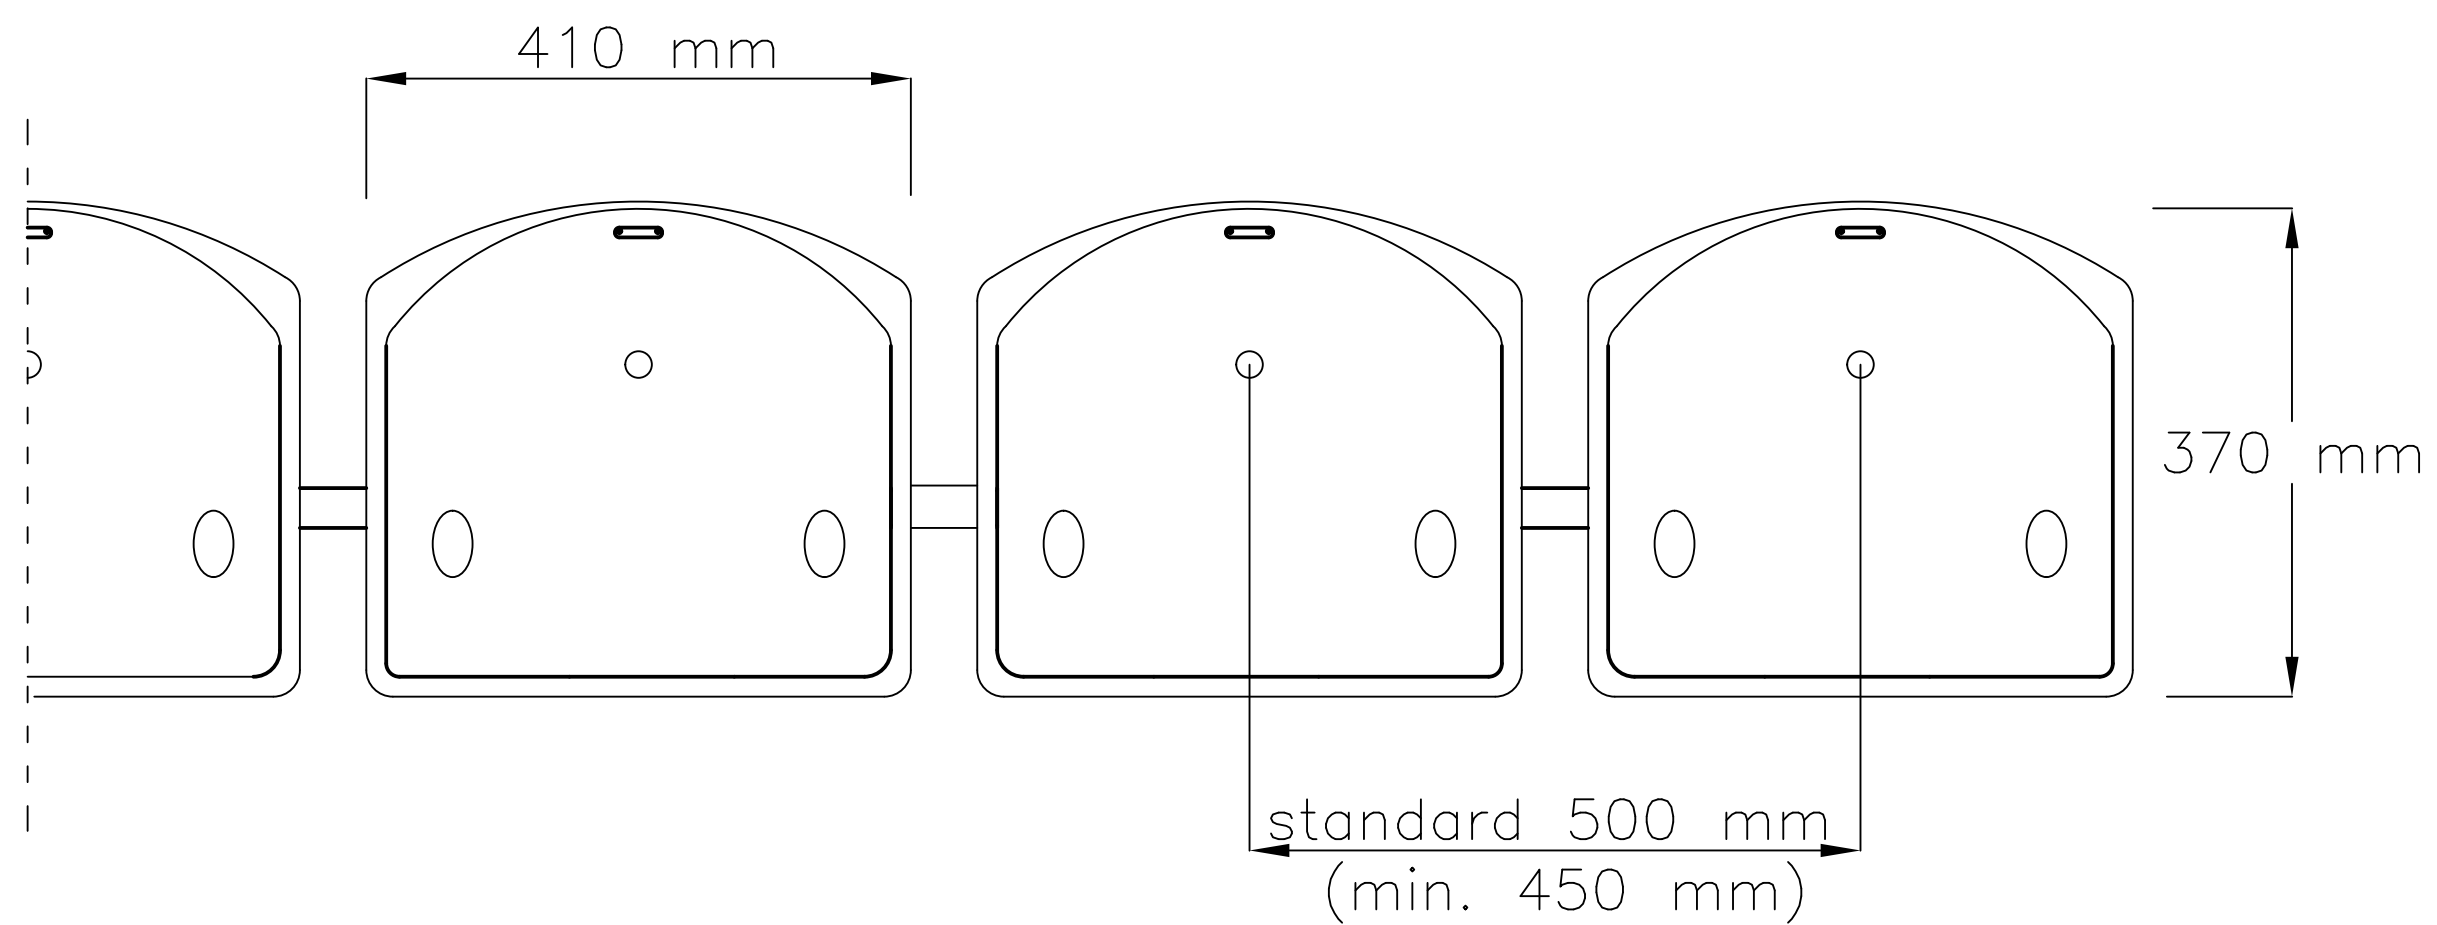

FRONT VIEW

SIDE VIEW

TOP VIEW

WO-03 STADIUM SEAT:
- floor mounted structure