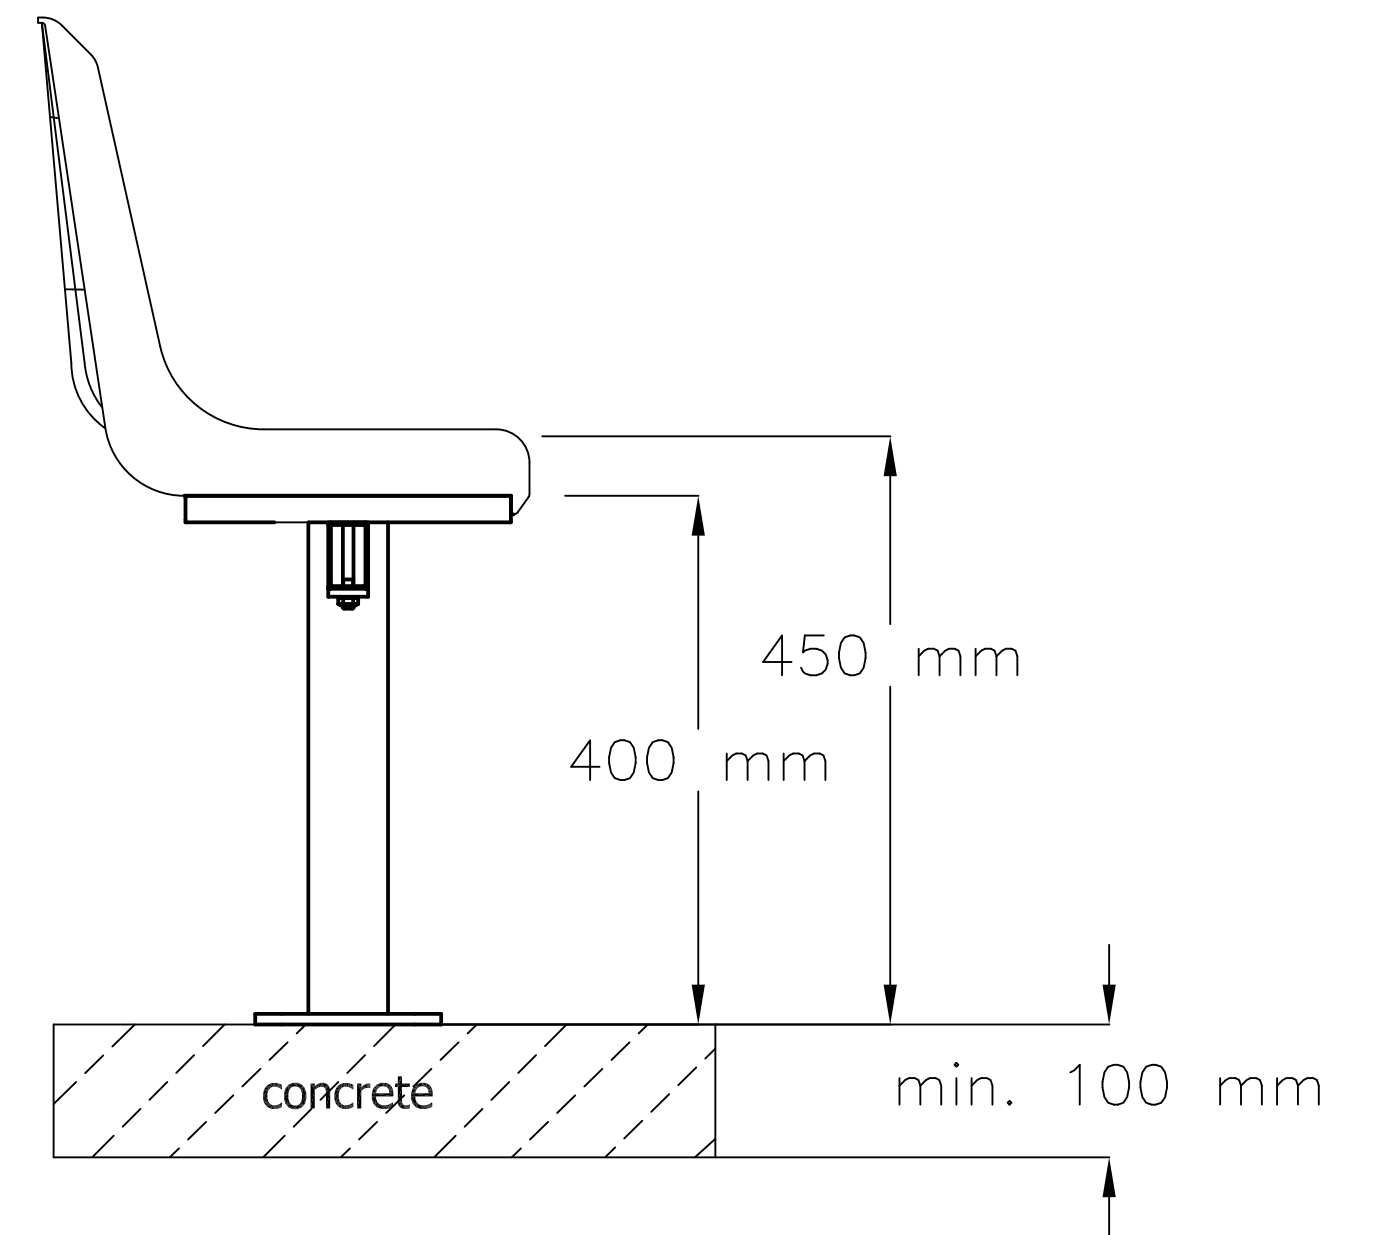

FRONT VIEW

SIDE VIEW

TOP VIEW

WO-03 STADIUM SEAT:
- floor mounted structure