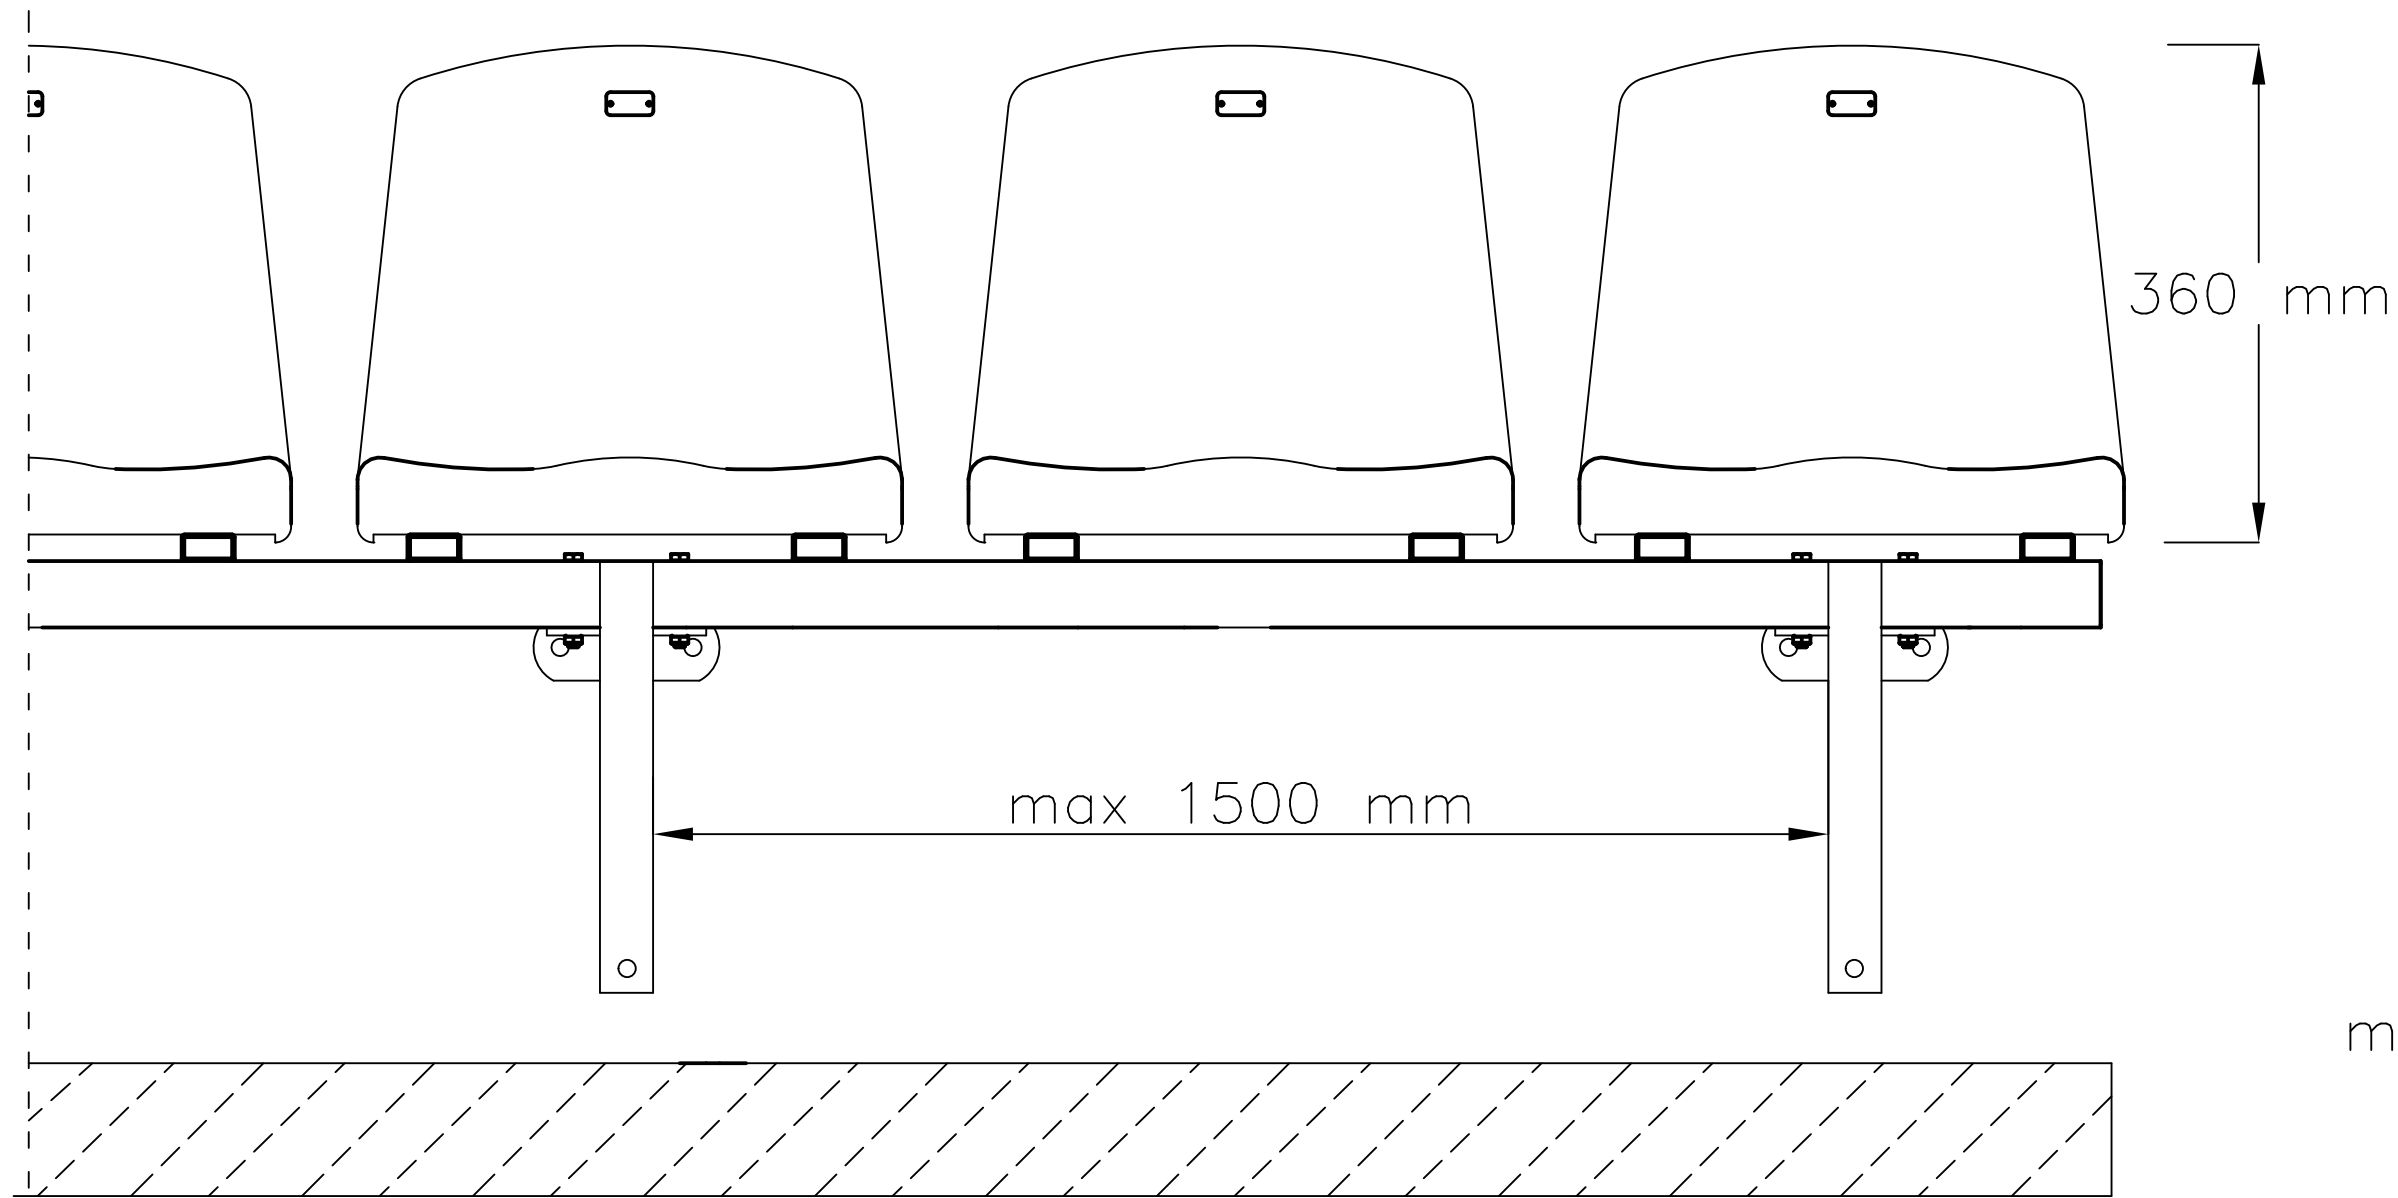

FRONT VIEW

SIDE VIEW

TOP VIEW

**WO-03 STADIUM SEAT:**

**- riser mounted structure**