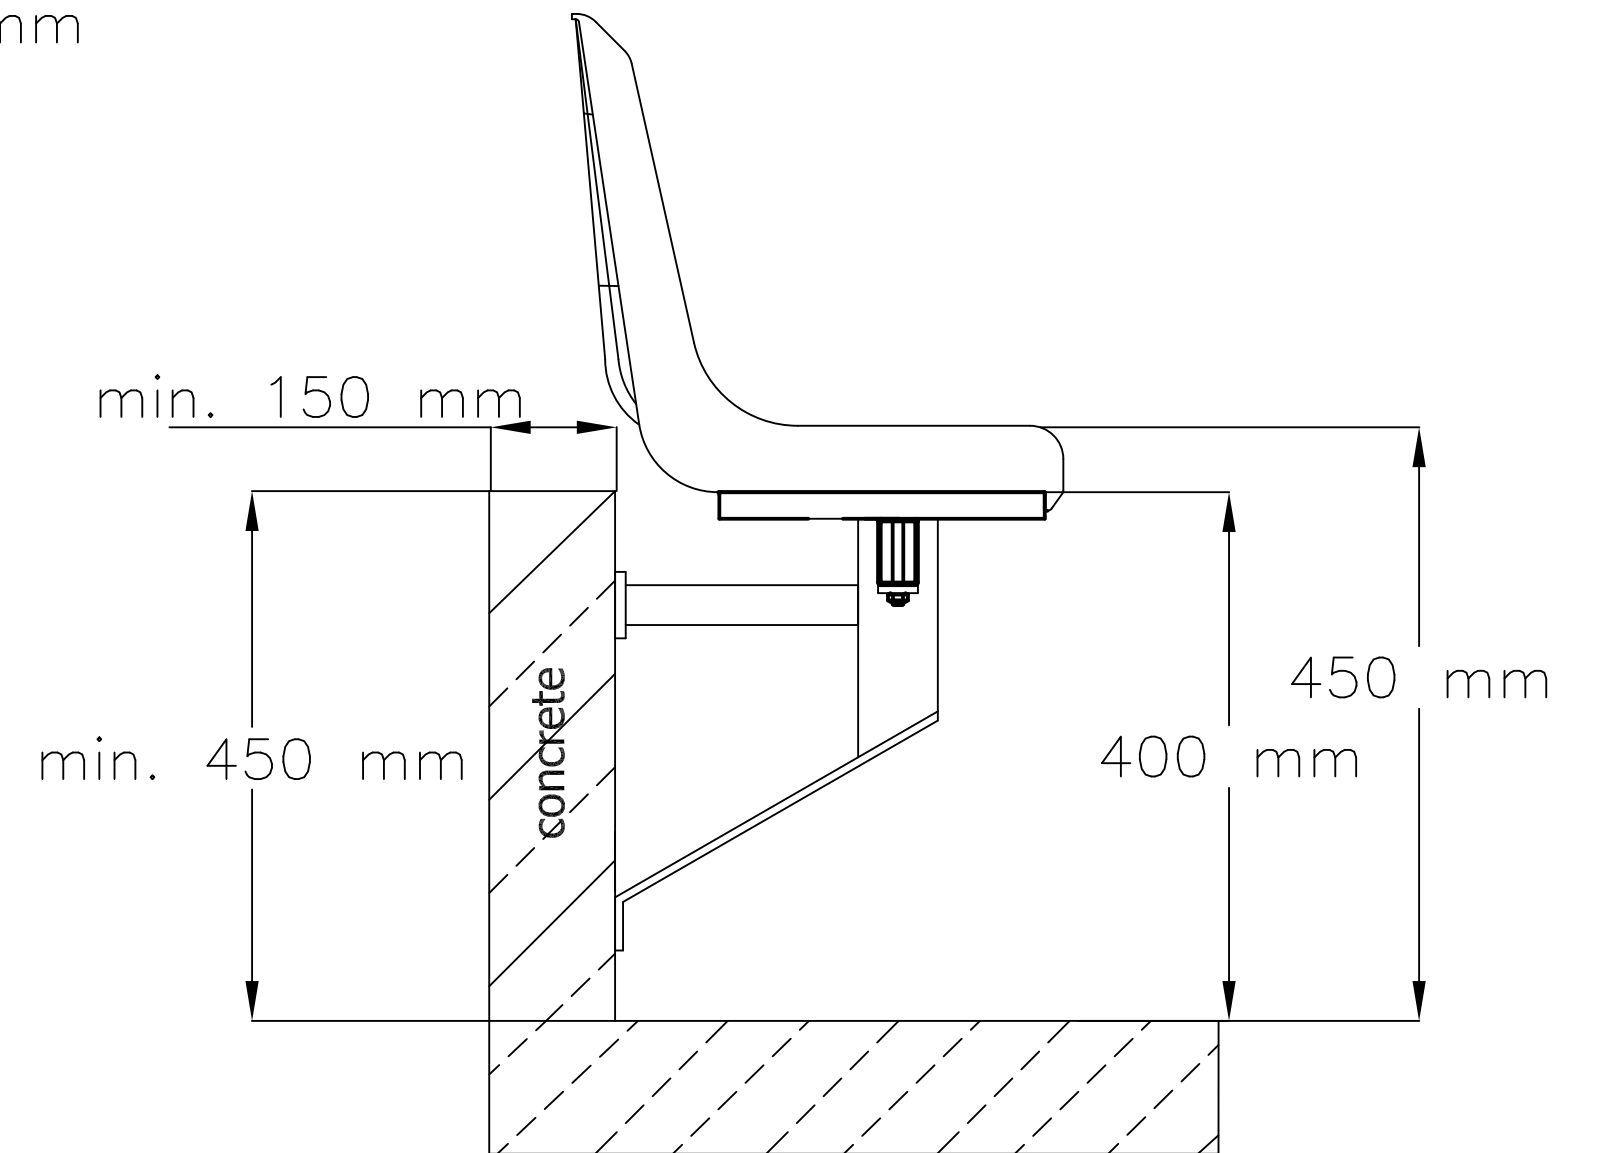

FRONT VIEW

SIDE VIEW

TOP VIEW

**WO-03 STADIUM SEAT:**

**- riser mounted structure**