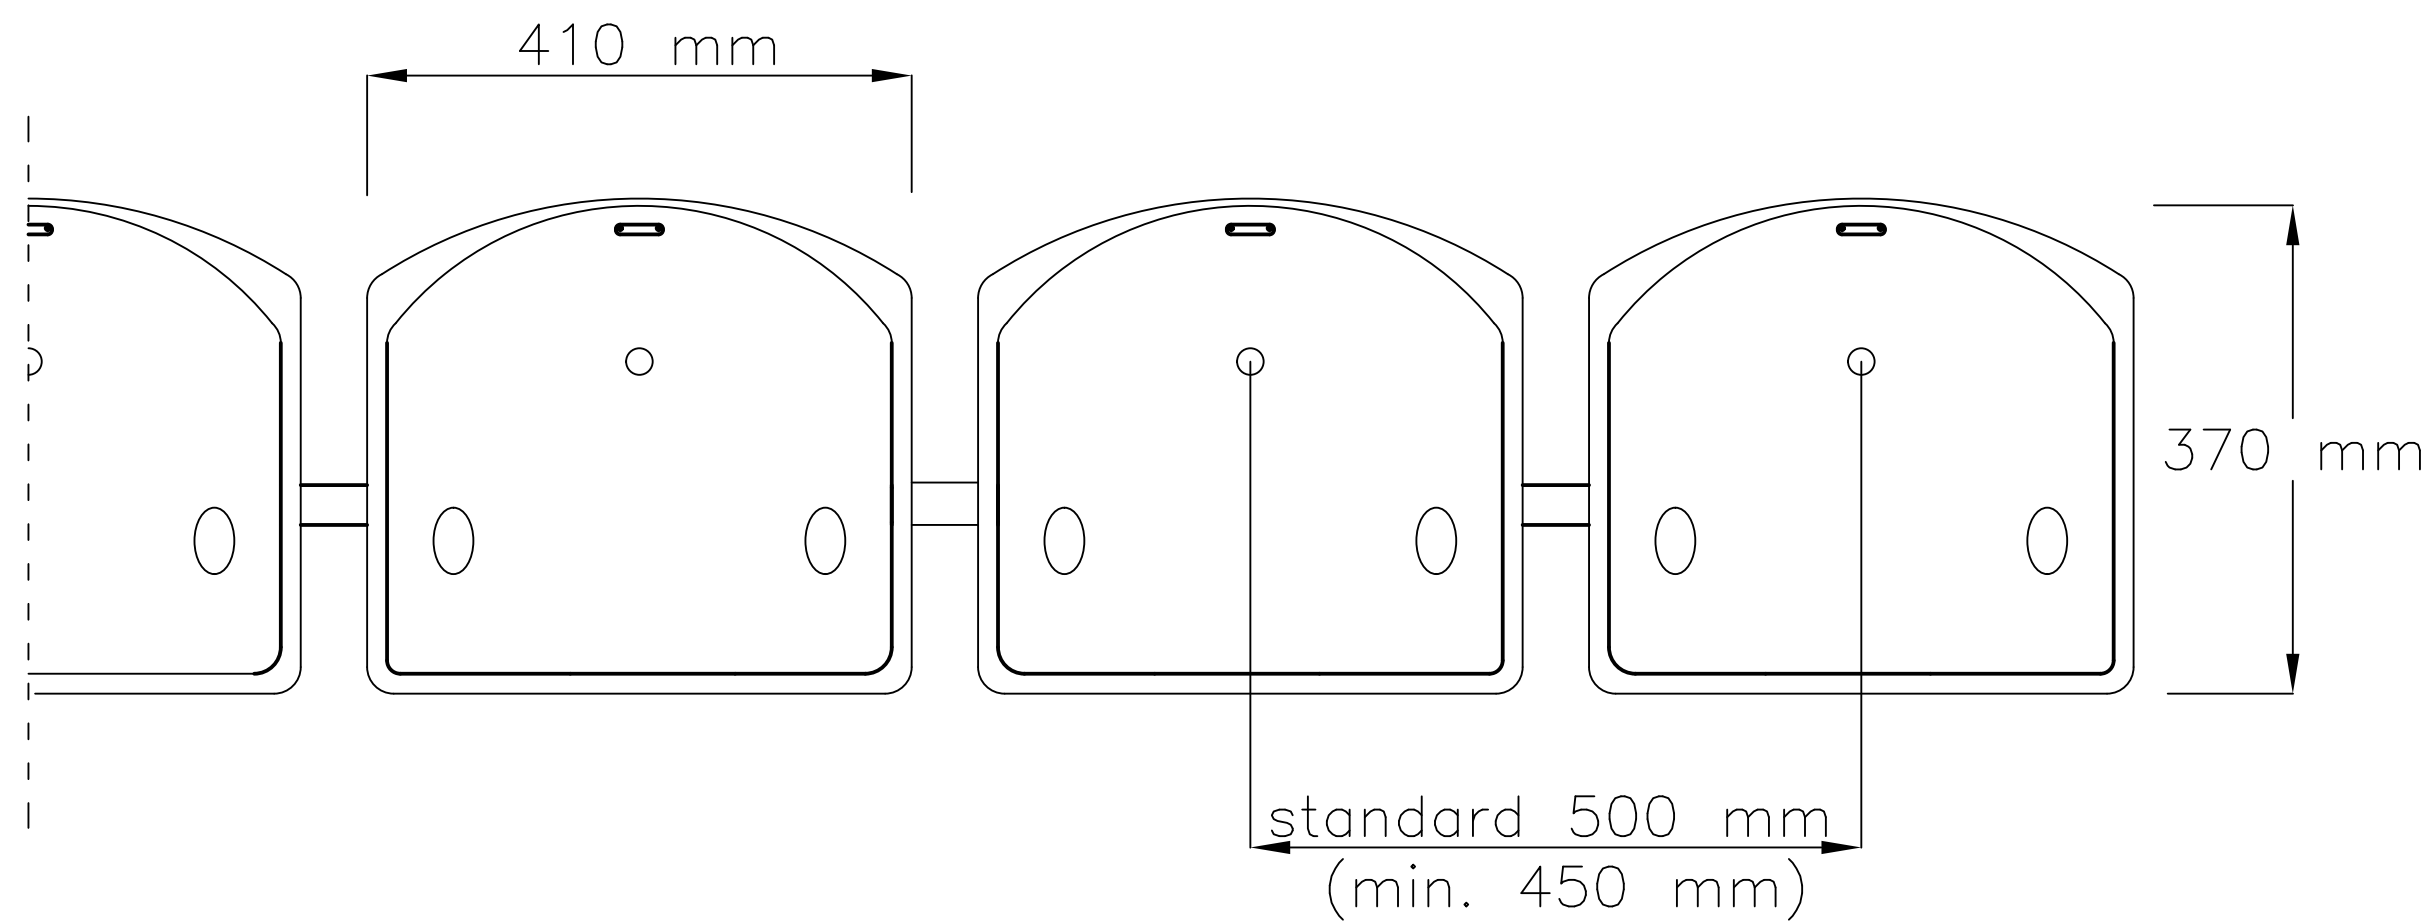

FRONT VIEW

SIDE VIEW

TOP VIEW

**WO-03 STADIUM SEAT:**

**- riser mounted structure**