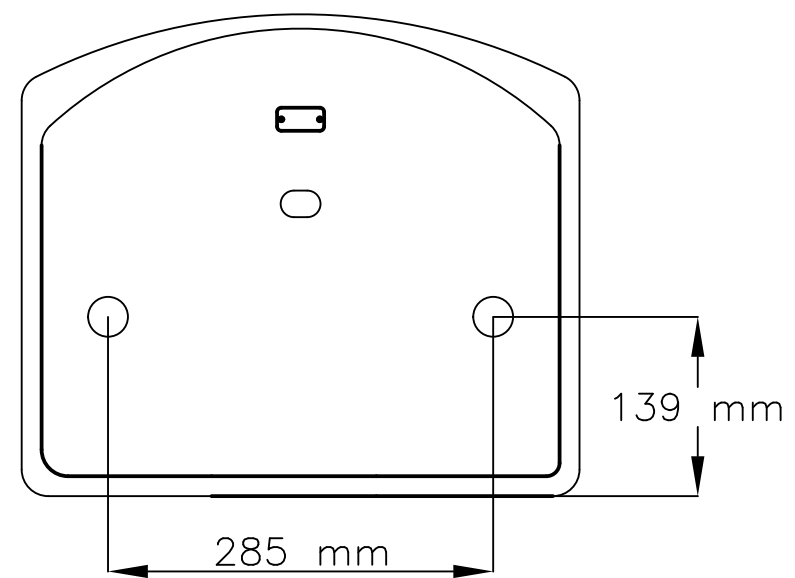

FRONT VIEW

SIDE VIEW

TOP VIEW

WO-06 STADIUM SEAT