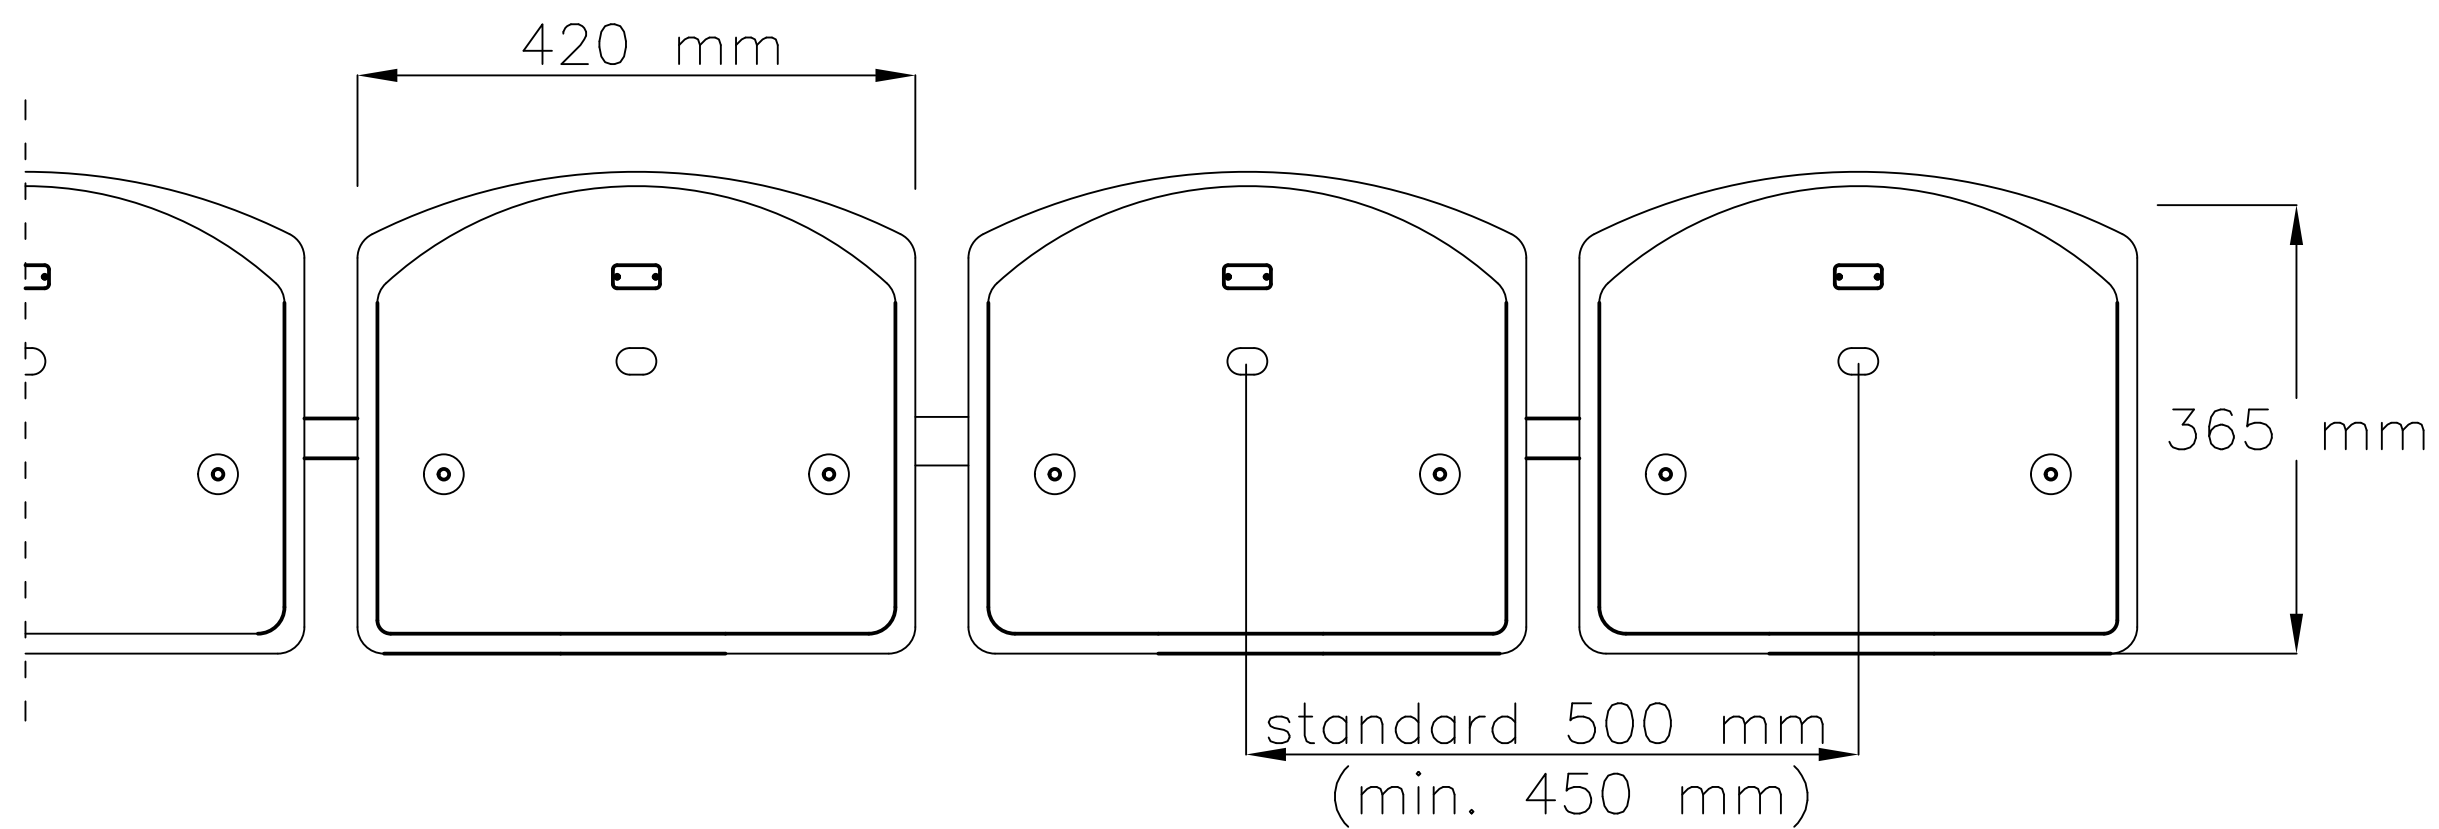

FRONT VIEW

SIDE VIEW

TOP VIEW

WO-06 STADIUM SEAT:
- floor mounted structure