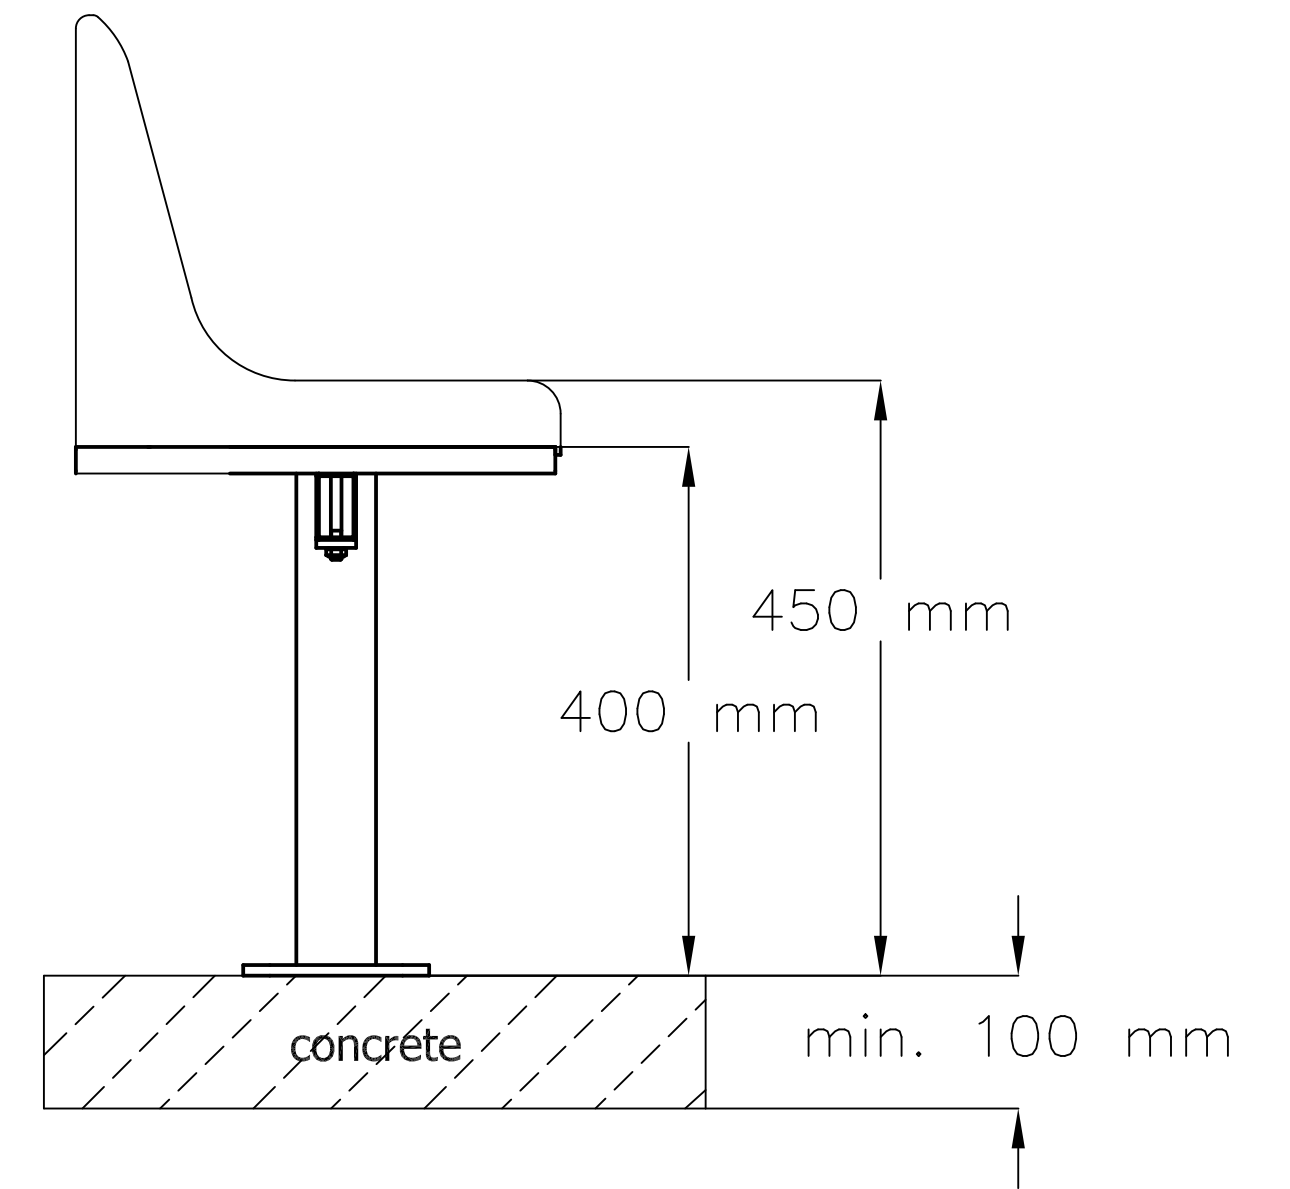

FRONT VIEW

SIDE VIEW

TOP VIEW

WO-06 STADIUM SEAT:
- floor mounted structure