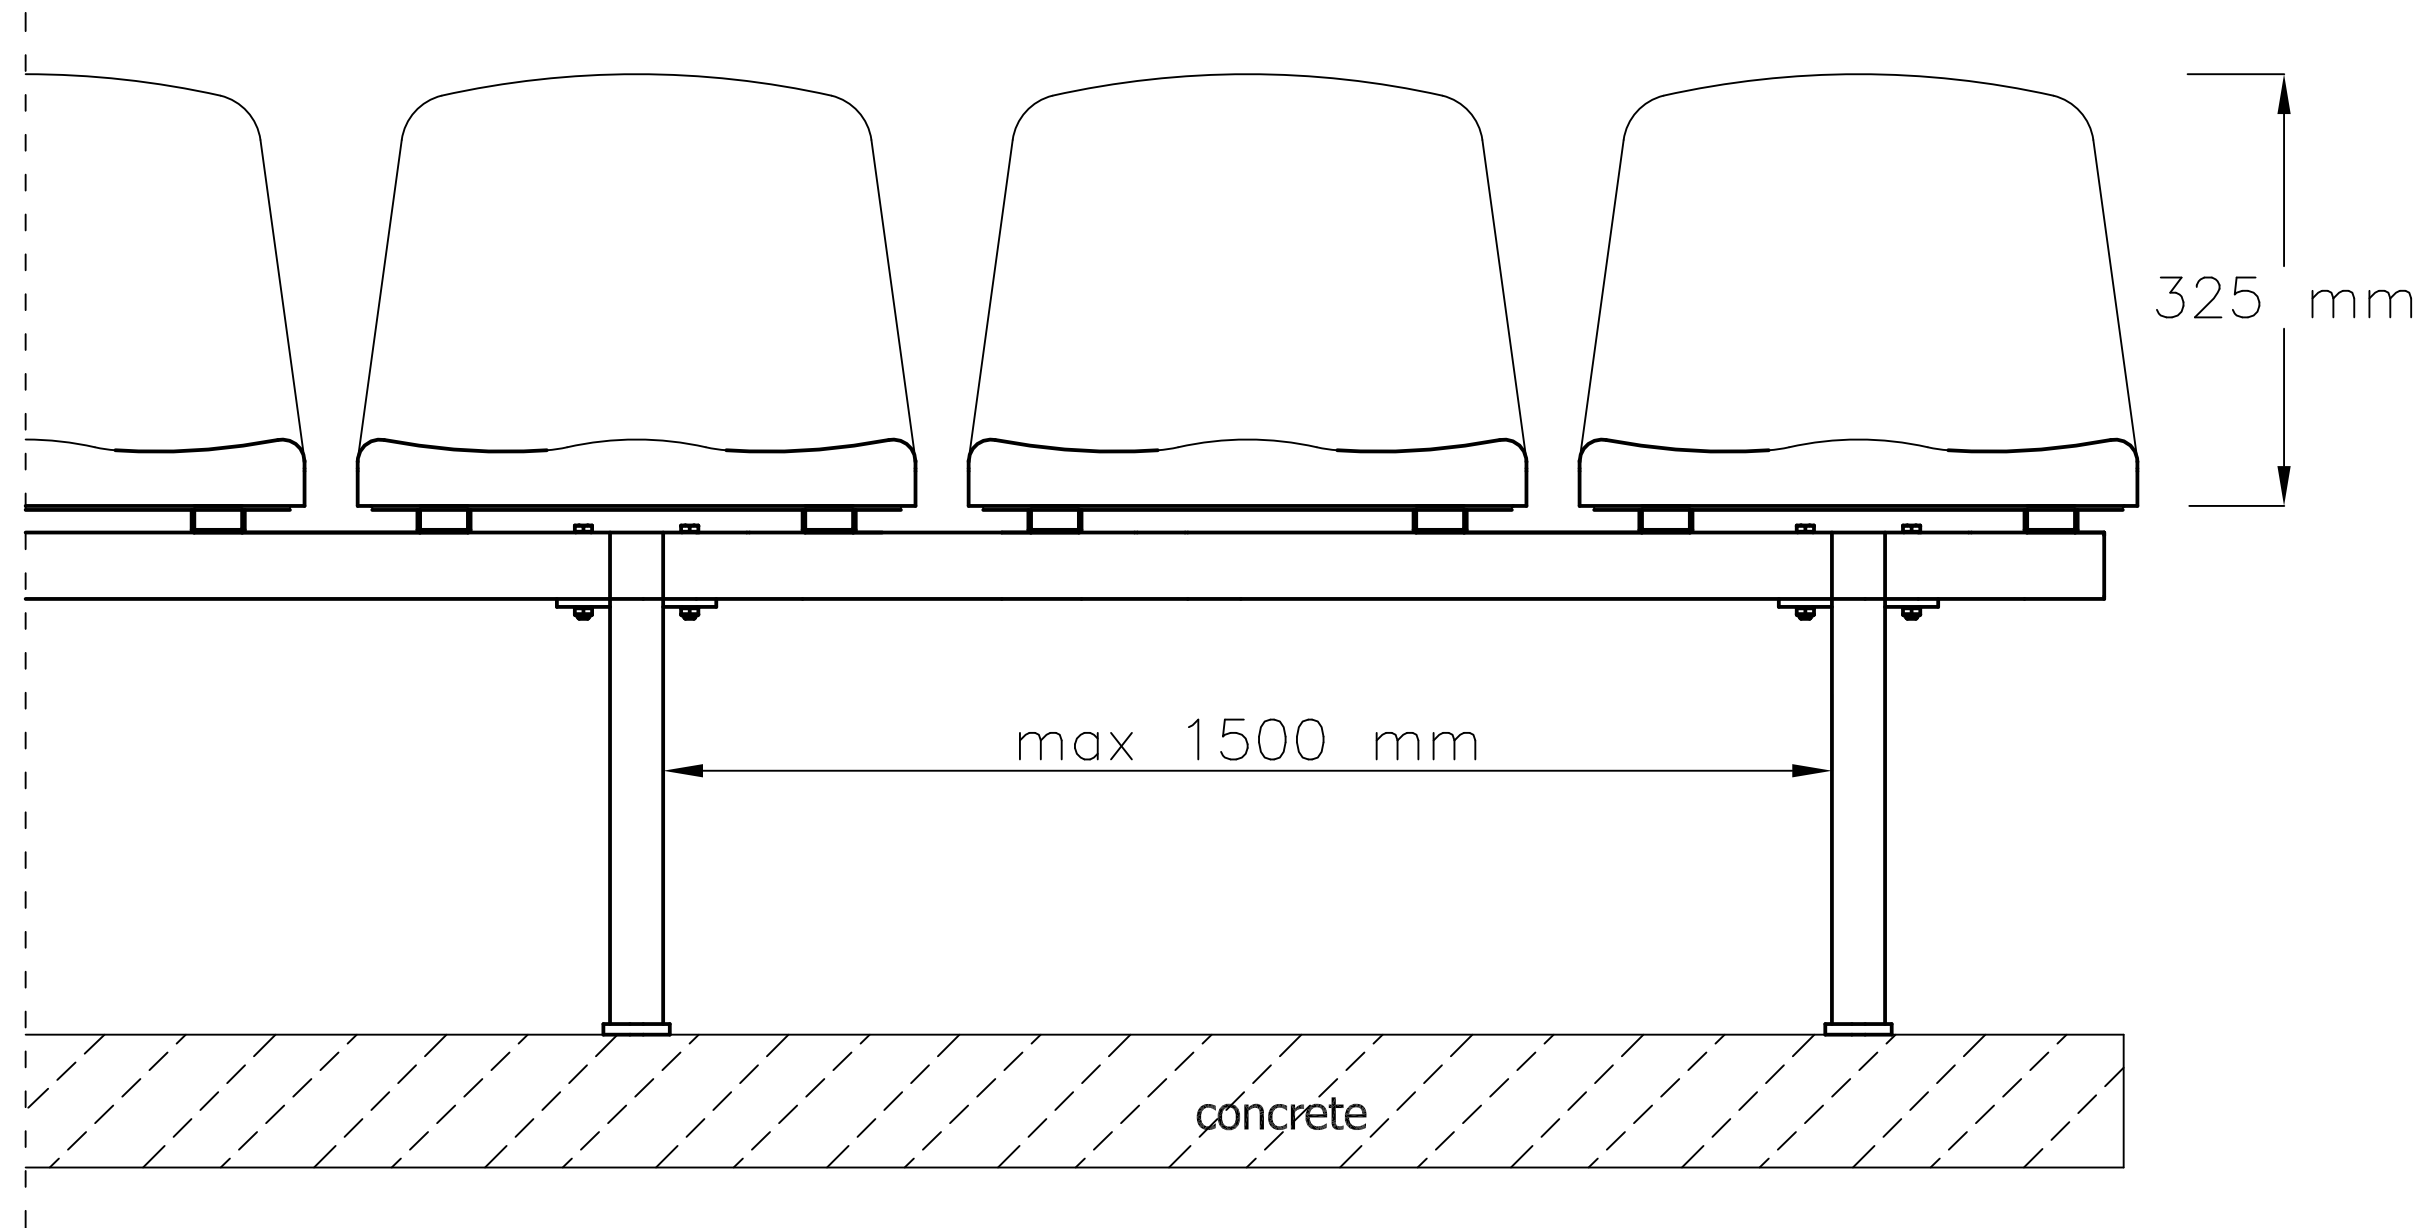

FRONT VIEW

SIDE VIEW

TOP VIEW

WO-06 STADIUM SEAT:
- floor mounted structure