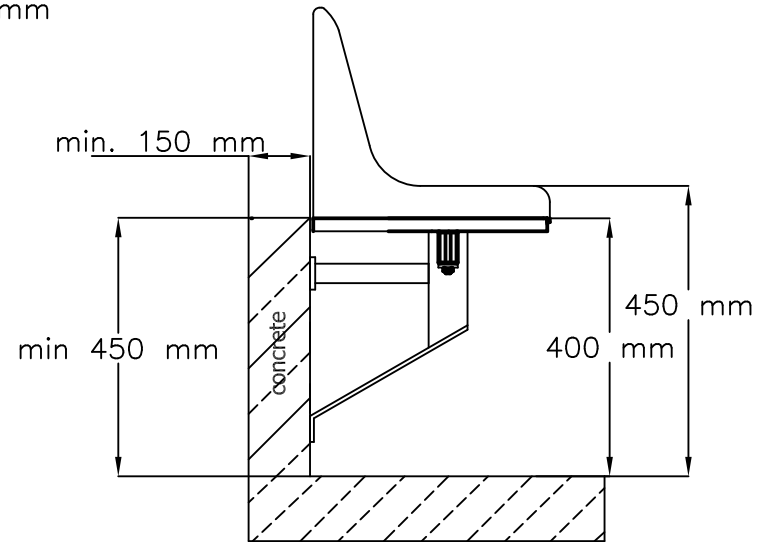

FRONT VIEW

SIDE VIEW

TOP VIEW

**WO-06 STADIUM SEAT:**

**- riser mounted structure**

[www.prostar-stadium-seating.com](http://www.prostar-stadium-seating.com)