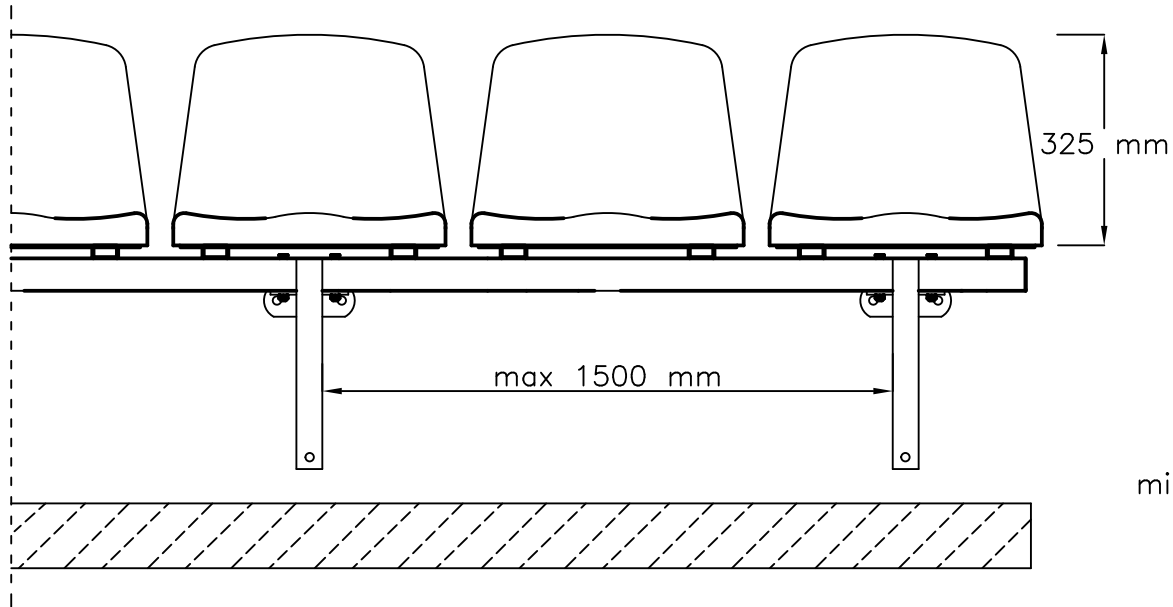

FRONT VIEW

SIDE VIEW

TOP VIEW

**WO-06 STADIUM SEAT:**

**- riser mounted structure**

[www.prostar-stadium-seating.com](http://www.prostar-stadium-seating.com)