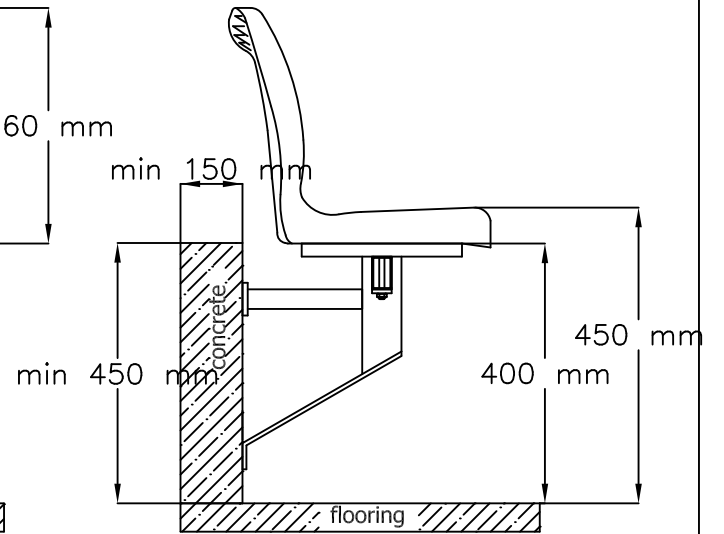

FRONT VIEW

SIDE VIEW

TOP VIEW

WO-07 STADIUM SEAT:

- riser mounted structure

www.prostar-stadium-seatings.com