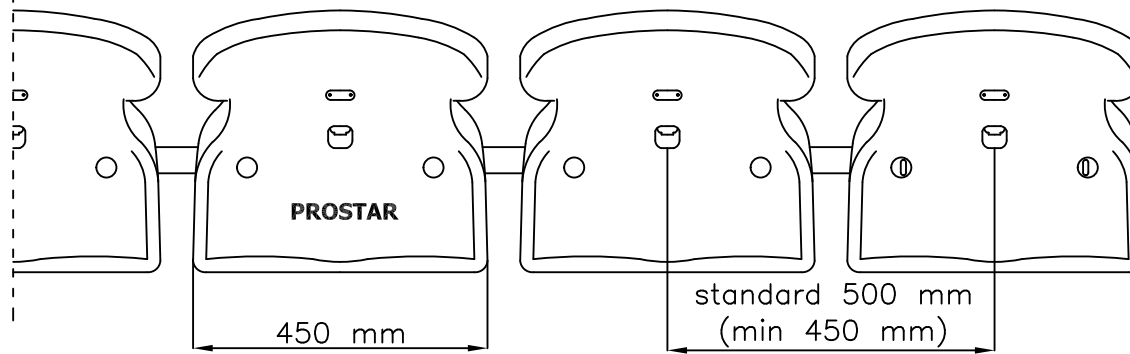

FRONT VIEW

SIDE VIEW

TOP VIEW

WO-07 STADIUM SEAT:

- riser mounted structure

www.prostar-stadium-seatings.com