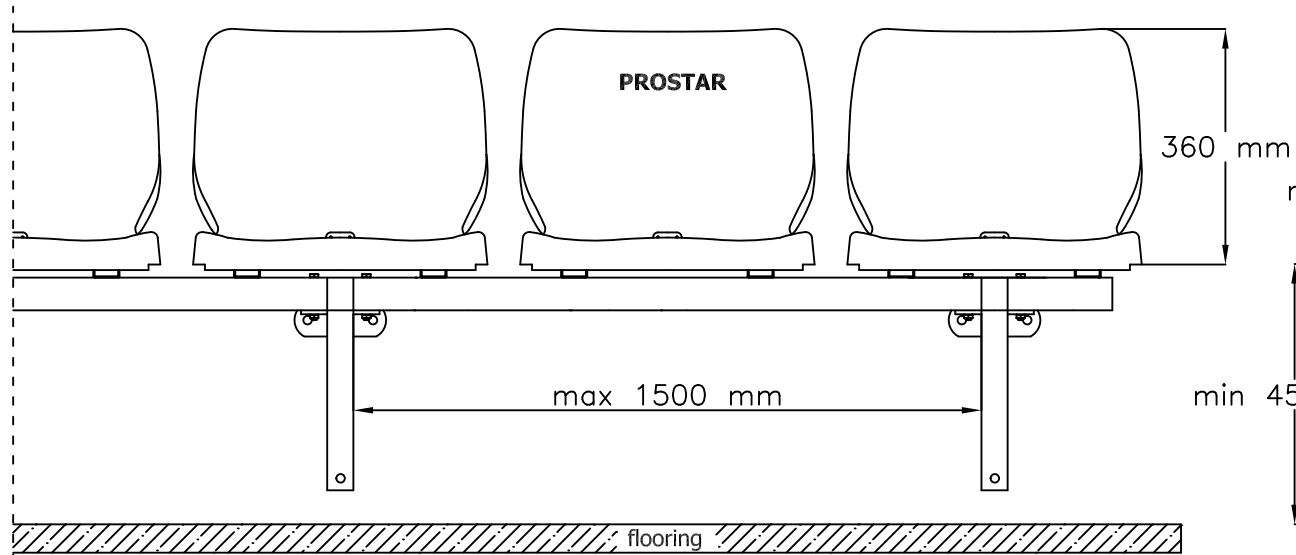

FRONT VIEW

SIDE VIEW

TOP VIEW

WO-07 STADIUM SEAT:

- riser mounted structure

www.prostar-stadium-seatings.com